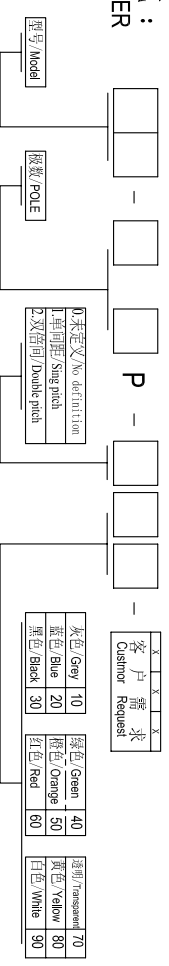

DORABO[®] Cixi Dibo Electronics Co.,LTD

产品规格书
product specification

电气性能/Electrical

参考标准/Standard: UL IEC
 额定电压/Rated voltage: 300V 320V
 额定电流/Rated current: 15A 20A
 接触电阻/Contact resistance: 20m Ω

耐压/Withstanding voltage: AC2000V/1Min

绝缘电阻/Insulation resistance: 500M Ω /DC500V

机械性能/Mechanical

温度范围/Temp.Range: -40 $^{\circ}$ C~+105 $^{\circ}$ C

瞬间温度/MAX Soldering: +250 $^{\circ}$ C, for 5 Sec

尺寸/Dimensions

间距/Pitch: 7.5mm, 7.62mm

极数/Poles: 2P-24P

材料及电镀/Material

塑件/Housing: PA66, UL94V-0

焊针/Pin header: Brass, Tin plated

螺母/Nut: M2.5 Brass

TOLERANCES EXCEPT AS NOTED

	linear dimension	filllet	chamfer	short angle sid	≡	—	□	//	⊥
variable range	over 6 to 30	over 30 to 120	over 120 to 480	all to 6	over 6 to 10	over 10 to 50	over 50 to 120	all to 5	over 5 to 30
tolerance	±0.1	±0.2	±0.3	±0.5	±0.9	±0.2	±0.5	±1	1 $^{\circ}$
	6 to 30	30 to 120	120 to 480	all to 6	10 to 50	50 to 120	all to 5	30 to 120	120 to 120

订购方式: HOW TO ORDER

Cixi Dibo Electronics Co.,LTD

第一视角/FIRST ANGLE PROJECTION
 名称/NAME: DB2EVC-7.62

X-ON Electronics

Largest Supplier of Electrical and Electronic Components

Click to view similar products for [Pluggable Terminal Blocks](#) category: