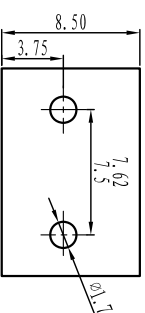

绝缘电阻/Insulation resistance: 500M Ω /DC500V

机械性能/Mechanical

温度范围/Temp.Range: -40 $^{\circ}$ C~+105 $^{\circ}$ C

瞬间温度/MAX Soldering: +250 $^{\circ}$ C, for 5 Sec

尺寸/Dimensions

间距/Pitch: 7.5mm, 7.62mm

极数/Poles: 2P-24P

材料及电镀/Material

塑件/Housing: PA66, UL94V-0

焊针/Pin header: Brass, Tin plated

螺母/Nut: M2.5 Brass

TOLERANCES EXCEPT AS NOTED

	linear dimension	filllet	chamfer	short angle sid	≡	—	□	//	⊥
variable range	over 6 to 30	over 30 to 120	over 120 to 480	all to 6	over 6 to 10	over 10 to 50	over 50 to 120	all to 5	over 5 to 30
tolerance	±0.1	±0.2	±0.3	±0.5	±0.9	±0.2	±0.5	±1	1 $^{\circ}$
	6 to 30	30 to 120	120 to 480	all to 6	10 to 50	50 to 120	all to 5	30 to 120	120 to 120