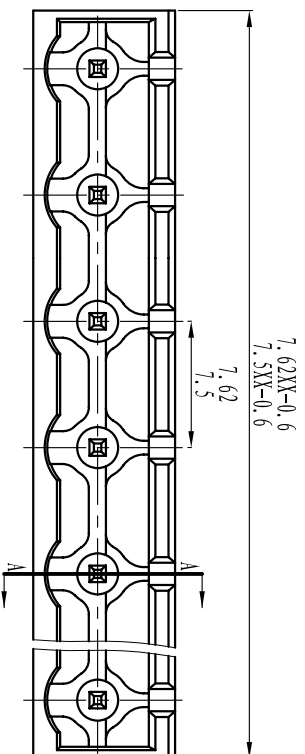

绝缘电阻/Insulation resistance: 500M Ω /DC500V

机械性能/Mechanical

温度范围/Temp.Range: -40 $^{\circ}$ C~+105 $^{\circ}$ C

瞬间温度/MAX Soldering: +250 $^{\circ}$ C, for 5 Sec

尺寸/Dimensions

间距/Pitch: 7.5mm, 7.62mm

极数/Poles: 2P-24P

材料及电镀/Material

塑件/Housing: PA66, UL94V-0

焊针/Pin header: Brass, Tin plated

螺母/Nut: M2.5 Brass

TOLERANCES EXCEPT AS NOTED

	linear dimension	filllet	chamfer	short angle sid	≡	—	□	//	⊥
variable range	over 6 to 30	over 30 to 120	over 120 to 480	all to 6	over 6 to 10	over 10 to 50	over 50 to 120	all to 5	over 5 to 30
tolerance	±0.1	±0.2	±0.3	±0.5	±0.9	±0.2	±0.5	±1	1 $^{\circ}$
	6 to 30	30 to 120	120 to 480	all to 6	10 to 50	50 to 120	all to 5	30 to 120	120 to 120