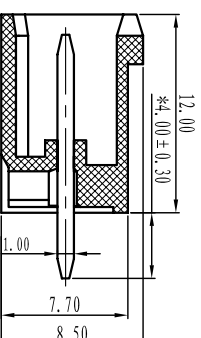

绝缘电阻/Insulation resistance: 500M Ω /DC500V

机械性能/Mechanical

温度范围/Temp.Range: -40 $^{\circ}$ C~+105 $^{\circ}$ C

瞬间温度/MAX Soldering: +250 $^{\circ}$ C, for 5 Sec

尺寸/Dimensions

间距/Pitch: 7.5mm, 7.62mm

极数/Poles: 2P-24P

材料及电镀/Material

塑件/Housing: PA66, UL94V-0

焊针/Pin header: Brass, Tin plated

螺母/Nut: M2.5 Brass

TOLERANCES EXCEPT AS NOTED

	linear dimension	filllet	chamfer	short angle sid	≡	—	□	//	⊥
variable range	over 6 to 30	over 30 to 120	over 120 to 480	all to 6	over 6 to 10	over 10 to 50	over 50 to 120	all to 5	over 5 to 30
tolerance	±0.1	±0.2	±0.3	±0.5	±0.9	±0.2	±0.5	±1	1 $^{\circ}$
	6 to 30	30 to 120	120 to 480	all to 6	10 to 50	50 to 120	all to 5	30 to 120	120 to 120