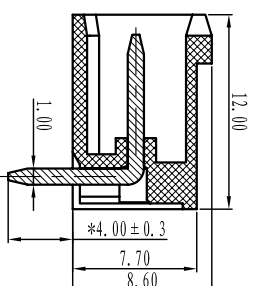

## 尺寸/Dimensions

间距/Pitch: 7.5mm, 7.62mm

极数/Poles: 2P-24P

## 材质及电镀/Material

塑件/Housing: PA66, UL94V-0

焊针/Pin header: Brass, Tin plated

螺母/Nut: M2.5 Brass

## TOLERANCES EXCEPT AS NOTED

	linear dimension	fillet	chamfer	short angle sid	≡	—	□	//	⊥	
variable range	6 to 30	30 to 120	120 to 480	all to 6	6 to 10	10 to 50	50 to 120	all to 5	5 to 30	30 to 120
tolerance	±0.1	±0.2	±0.3	±0.5	±0.9	±0.2	±0.5	±1	±1	30' 20' 10' 0.5 0.025 0.06 0.12 0.4

## 订购方式: HOW TO ORDER

单位/UNITS mm 尺寸/SIZE A4 比例/SCALE

Cixi Dibo Electronics Co.,LTD

第一视角/FIRST ANGLE PROJECTION

名称/NAME DB2ERC-7.62 7.5