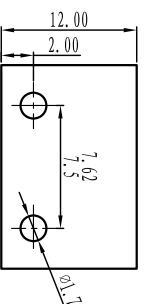

## 尺寸/Dimensions

间距/Pitch: 7.5mm, 7.62mm

极数/Poles: 2P-24P

## 材质及电镀/Material

塑件/Housing: PA66, UL94V-0

焊针/Pin header: Brass, Tin plated

螺母/Nut: M2.5 Brass

## TOLERANCES EXCEPT AS NOTED

	linear dimension	fillet	chamfer	short angle sid	≡	—	□	//	⊥	
variable range	6 to 30	30 to 120	120 to 480	all to 6	6 to 10	10 to 50	50 to 120	all to 5	5 to 30	30 to 120
tolerance	±0.1	±0.2	±0.3	±0.5	±0.9	±0.2	±0.5	±1	±1	30' 20' 10' 0.5 0.025 0.06 0.12 0.4

## 订购方式: HOW TO ORDER

单位/UNITS mm 尺寸/SIZE A4 比例/SCALE

Cixi Dibo Electronics Co.,LTD

第一视角/FIRST ANGLE PROJECTION

名称/NAME DB2ERC-7.62 7.5