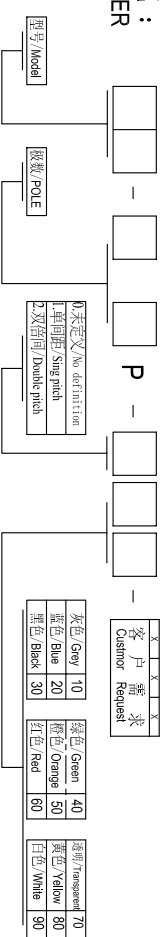

## 尺寸/Dimensions

间距/Pitch: 7.5mm, 7.62mm

极数/Poles: 2P-24P

## 材质及电镀/Material

塑件/Housing: PA66, UL94V-0

焊针/Pin header: Brass, Tin plated

螺母/Nut: M2.5 Brass

## TOLERANCES EXCEPT AS NOTED

	linear dimension	fillet	chamfer	short angle sid	≡	—	□	//	⊥	
variable range	6 to 30	30 to 120	120 to 480	all to 6	6 to 10	10 to 50	50 to 120	all to 5	5 to 30	30 to 120
tolerance	±0.1	±0.2	±0.3	±0.5	±0.9	±0.2	±0.5	±1	±1	30' 20' 10' 0.5 0.025 0.06 0.12 0.4

## 订购方式: HOW TO ORDER

单位/UNITS mm 尺寸/SIZE A4 比例/SCALE

Cixi Dibo Electronics Co.,LTD

第一视角/FIRST ANGLE PROJECTION

名称/NAME DB2ERC-7.62 7.5