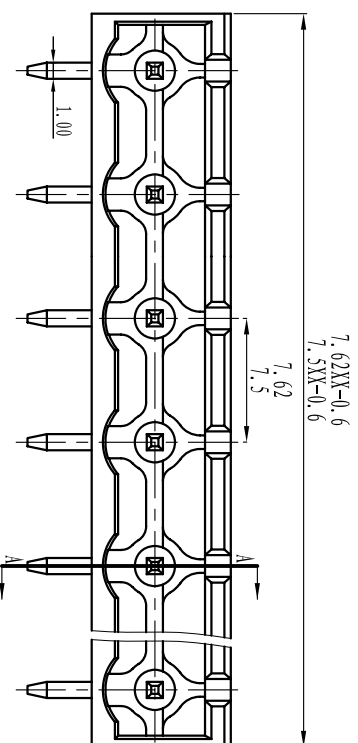

## 尺寸/Dimensions

间距/Pitch: 7.5mm, 7.62mm

极数/Poles: 2P-24P

## 材质及电镀/Material

塑件/Housing: PA66, UL94V-0

焊针/Pin header: Brass, Tin plated

螺母/Nut: M2.5 Brass

## TOLERANCES EXCEPT AS NOTED

	linear dimension	fillet	chamfer	short angle sid	≡	—	□	//	⊥	
variable range	6 to 30	30 to 120	120 to 480	all to 6	6 to 10	10 to 50	50 to 120	all to 5	5 to 30	30 to 120
tolerance	±0.1	±0.2	±0.3	±0.5	±0.9	±0.2	±0.5	±1	±1	30' 20' 10' 0.5 0.025 0.06 0.12 0.4

## 订购方式: HOW TO ORDER

单位/UNITS mm 尺寸/SIZE A4 比例/SCALE

Cixi Dibo Electronics Co.,LTD

第一视角/FIRST ANGLE PROJECTION

名称/NAME DB2ERC-7.62 7.5