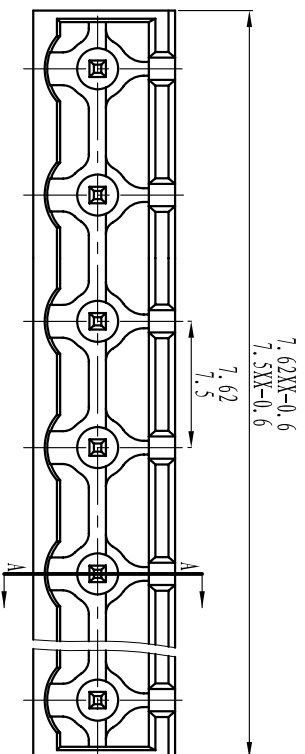

绝缘电阻/Insulation resistance: 500M Ω /DC500V

机械性能/Mechanical

温度范围/Temp.Range: -40 $^{\circ}$ C~+105 $^{\circ}$ C

瞬间温度/MAX Soldering: +250 $^{\circ}$ C, for 5 Sec

尺寸/Dimensions

间距/Pitch: 7.5mm, 7.62mm

极数/Poles: 2P-24P

材料及电镀/Material

塑件/Housing: PA66, UL94V-0

焊针/Pin header: Brass, Tin plated

螺母/Nut: M2.5 Brass

TOLERANCES EXCEPT AS NOTED

	linear dimension	filllet	chamfer	short angle sid	≡	—	□	//	⊥								
variable range	over 6 to 30	over 30 to 120	over 120 to 480	all to 480	all to 6	over 6 to 10	over 10 to 50	over 50 to 120	all to 5	over 5 to 30	over 30 to 120	over 120 to 120					
tolerance	±0.1	±0.2	±0.3	±0.5	±0.9	±0.2	±0.5	±1	1 $^{\circ}$	30 $^{\circ}$	20 $^{\circ}$	10 $^{\circ}$	0.5	0.025	0.06	0.12	0.4

订购方式: HOW TO ORDER

Cixi Dibo Electronics Co.,LTD

名称/NAME

DB2EVC-7.62

第一视角/FIRST ANGLE PROJECTION

单位/UNITS mm 尺寸/SIZE A4 比例/SCALE

X-ON Electronics

Largest Supplier of Electrical and Electronic Components