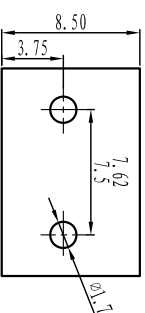

绝缘电阻/Insulation resistance: 500M Ω /DC500V

机械性能/Mechanical

温度范围/Temp.Range: -40 $^{\circ}$ C~+105 $^{\circ}$ C

瞬间温度/MAX Soldering: +250 $^{\circ}$ C, for 5 Sec

尺寸/Dimensions

间距/Pitch: 7.5mm, 7.62mm

极数/Poles: 2P-24P

材料及电镀/Material

塑件/Housing: PA66, UL94V-0

焊针/Pin header: Brass, Tin plated

螺母/Nut: M2.5 Brass

TOLERANCES EXCEPT AS NOTED

	linear dimension	filllet	chamfer	short angle sid	≡	—	□	//	⊥								
variable range	over 6 to 30	over 30 to 120	over 120 to 480	all to 480	all to 6	over 6 to 10	over 10 to 50	over 50 to 120	all to 5	over 5 to 30	over 30 to 120	over 120 to 120					
tolerance	±0.1	±0.2	±0.3	±0.5	±0.9	±0.2	±0.5	±1	1 $^{\circ}$	30 $^{\circ}$	20 $^{\circ}$	10 $^{\circ}$	0.5	0.025	0.06	0.12	0.4

订购方式: HOW TO ORDER

Cixi Dibo Electronics Co.,LTD

名称/NAME

DB2EVC-7.62

第一视角/FIRST ANGLE PROJECTION

单位/UNITS mm 尺寸/SIZE A4 比例/SCALE

X-ON Electronics

Largest Supplier of Electrical and Electronic Components