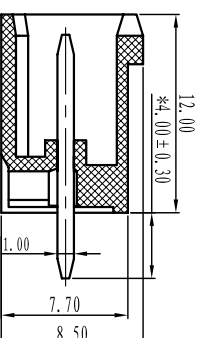

绝缘电阻/Insulation resistance: 500M Ω /DC500V

机械性能/Mechanical

温度范围/Temp.Range: -40 $^{\circ}$ C~+105 $^{\circ}$ C

瞬间温度/MAX Soldering: +250 $^{\circ}$ C, for 5 Sec

尺寸/Dimensions

间距/Pitch: 7.5mm, 7.62mm

极数/Poles: 2P-24P

材料及电镀/Material

塑件/Housing: PA66, UL94V-0

焊针/Pin header: Brass, Tin plated

螺母/Nut: M2.5 Brass

TOLERANCES EXCEPT AS NOTED

	linear dimension	filllet	chamfer	short angle sid	≡	—	□	//	⊥								
variable range	over 6 to 30	over 30 to 120	over 120 to 480	all to 480	all to 6	over 6 to 10	over 10 to 50	over 50 to 120	all to 5	over 5 to 30	over 30 to 120	over 120 to 120					
tolerance	±0.1	±0.2	±0.3	±0.5	±0.9	±0.2	±0.5	±1	1 $^{\circ}$	30 $^{\circ}$	20 $^{\circ}$	10 $^{\circ}$	0.5	0.025	0.06	0.12	0.4

订购方式: HOW TO ORDER

Cixi Dibo Electronics Co.,LTD

名称/NAME

DB2EVC-7.62

第一视角/FIRST ANGLE PROJECTION

单位/UNITS mm 尺寸/SIZE A4 比例/SCALE

X-ON Electronics

Largest Supplier of Electrical and Electronic Components