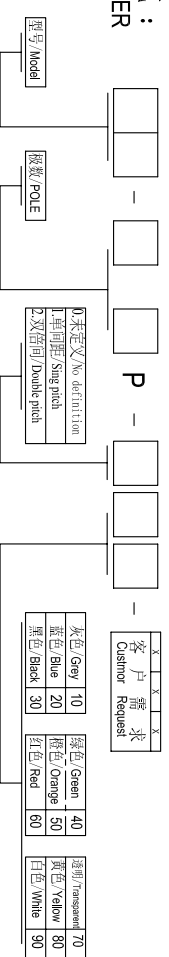

DORABO[®] Cixi Dibo Electronics Co.,LTD

产品规格书
product specification

电气性能/Electrical

参考标准/Standard: UL IEC
 额定电压/Rated voltage: 300V 320V
 额定电流/Rated current: 15A 20A
 接触电阻/Contact resistance: 20m Ω

耐压/Withstanding voltage: AC2000V/1Min

绝缘电阻/Insulation resistance: 500M Ω /DC500V

机械性能/Mechanical

温度范围/Temp.Range: -40 $^{\circ}$ C~+105 $^{\circ}$ C

瞬间温度/MAX Soldering: +250 $^{\circ}$ C, for 5 Sec

尺寸/Dimensions

间距/Pitch: 7.5mm, 7.62mm

极数/Poles: 2P-24P

材料及电镀/Material

塑件/Housing: PA66, UL94V-0

焊针/Pin header: Brass, Tin plated

螺母/Nut: M2.5 Brass

TOLERANCES EXCEPT AS NOTED

	linear dimension	filllet	chamfer	short angle sid	≡	—	□	//	⊥								
variable range	over 6 to 30	over 30 to 120	over 120 to 480	all to 480	all to 6	over 6 to 10	over 10 to 50	over 50 to 120	all to 5	over 5 to 30	over 30 to 120	over 120 to 120					
tolerance	±0.1	±0.2	±0.3	±0.5	±0.9	±0.2	±0.5	±1	1 $^{\circ}$	30 $^{\circ}$	20 $^{\circ}$	10 $^{\circ}$	0.5	0.025	0.06	0.12	0.4

订购方式: HOW TO ORDER

Cixi Dibo Electronics Co.,LTD

名称/NAME

DB2EVC-7.62

第一视角/FIRST ANGLE PROJECTION

单位/UNITS mm 尺寸/SIZE A4 比例/SCALE

X-ON Electronics

Largest Supplier of Electrical and Electronic Components