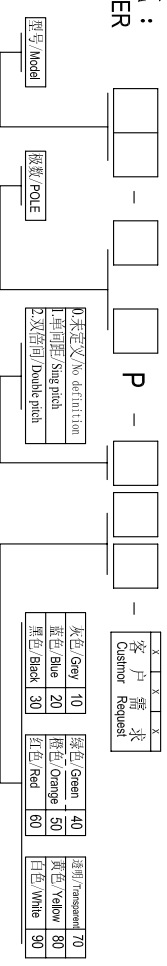

DORABO[®] Cixi Dibo Electronics Co.,LTD

产品规格书
product specification

电气性能/Electrical

参考标准/Standard: UL IEC
 额定电压/Rated voltage: 300V 320V
 额定电流/Rated current: 15A 20A
 接触电阻/Contact resistance: 20m Ω

耐电压/Withstanding voltage: AC2000V/1Min

绝缘电阻/Insulation resistance: 500M Ω /DC500V

机械性能/Mechanical

温度范围/Temp.Range: -40 $^{\circ}$ C~+105 $^{\circ}$ C

瞬间温度/MAX Soldering: +250 $^{\circ}$ C, for 5 Sec

尺寸/Dimensions

间距/Pitch: 7.5mm, 7.62mm

极数/Poles: 2P-24P

材料及电镀/Material

塑件/Housing: PA66, UL94V-0

焊针/Pin header: Brass, Tin plated

螺母/Nut: M2.5 Brass

TOLERANCES EXCEPT AS NOTED

	linear dimension	filllet	chamfer	short angle sid	≡	—	□	//	⊥
variable range	over 6 to 30	over 30 to 120	over 120 to 480	all to 6	over 6 to 10	over 10 to 50	over 50 to 120	all to 5	over 5 to 30
tolerance	±0.1	±0.2	±0.3	±0.5	±0.9	±0.2	±0.5	±1	1 $^{\circ}$

订购方式: HOW TO ORDER

单位/UNITS	尺寸/SIZE	A4	比例/SCALE
----------	---------	----	----------

Cixi Dibo Electronics Co.,LTD

第一视角/FIRST ANGLE PROJECTION

名称/NAME DB2EVC-7.62

X-ON Electronics

Largest Supplier of Electrical and Electronic Components