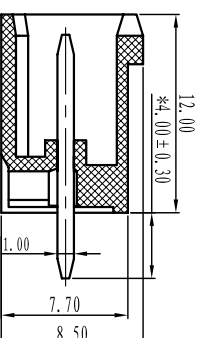

绝缘电阻/Insulation resistance: 500M Ω /DC500V

机械性能/Mechanical

温度范围/Temp.Range: -40 $^{\circ}$ C~+105 $^{\circ}$ C

瞬间温度/MAX Soldering: +250 $^{\circ}$ C, for 5 Sec

尺寸/Dimensions

间距/Pitch: 7.5mm, 7.62mm

极数/Poles: 2P-24P

材料及电镀/Material

塑件/Housing: PA66, UL94V-0

焊针/Pin header: Brass, Tin plated

螺母/Nut: M2.5 Brass

TOLERANCES EXCEPT AS NOTED

	linear dimension	filllet	chamfer	short angle sid	≡	—	□	//	⊥
variable range	over 6 to 30	over 30 to 120	over 120 to 480	all to 6	over 6 to 10	over 10 to 50	over 50 to 120	all to 5	over 5 to 30
tolerance	±0.1	±0.2	±0.3	±0.5	±0.9	±0.2	±0.5	±1	1 $^{\circ}$

订购方式: HOW TO ORDER

单位/UNITS	尺寸/SIZE	A4	比例/SCALE
----------	---------	----	----------

Cixi Dibo Electronics Co.,LTD

第一视角/FIRST ANGLE PROJECTION

名称/NAME DB2EVC-7.62

X-ON Electronics

Largest Supplier of Electrical and Electronic Components