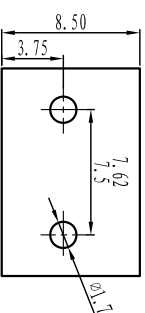

绝缘电阻/Insulation resistance: 500M Ω /DC500V

机械性能/Mechanical

温度范围/Temp.Range: -40 $^{\circ}$ C~+105 $^{\circ}$ C

瞬间温度/MAX Soldering: +250 $^{\circ}$ C, for 5 Sec

尺寸/Dimensions

间距/Pitch: 7.5mm, 7.62mm

极数/Poles: 2P-24P

材料及电镀/Material

塑件/Housing: PA66, UL94V-0

焊针/Pin header: Brass, Tin plated

螺母/Nut: M2.5 Brass

TOLERANCES EXCEPT AS NOTED

	linear dimension	filllet	chamfer	short angle sid	≡	—	□	//	⊥
variable range	over 6 to 30	over 30 to 120	over 120 to 480	all to 6	over 6 to 10	over 10 to 50	over 50 to 120	all to 5	over 5 to 30
tolerance	±0.1	±0.2	±0.3	±0.5	±0.9	±0.2	±0.5	±1	1 $^{\circ}$

订购方式: HOW TO ORDER

单位/UNITS	尺寸/SIZE	A4	比例/SCALE
----------	---------	----	----------

Cixi Dibo Electronics Co.,LTD

第一视角/FIRST ANGLE PROJECTION

名称/NAME DB2EVC-7.62

X-ON Electronics

Largest Supplier of Electrical and Electronic Components