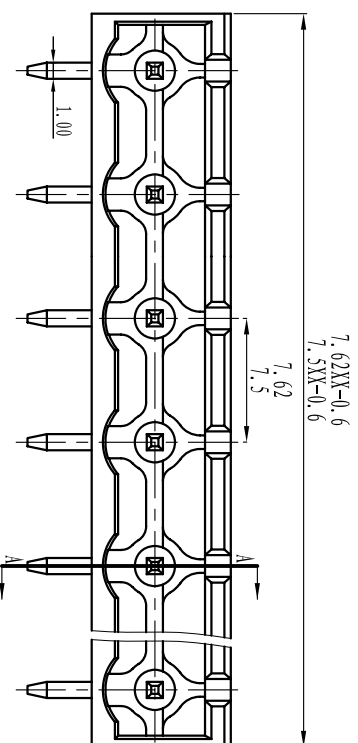

绝缘电阻/Insulation resistance: 500M Ω /DC500V

机械性能/Mechanical

温度范围/Temp.Range: -40 $^{\circ}$ C~+105 $^{\circ}$ C

瞬间温度/MAX Soldering: +250 $^{\circ}$ C, for 5 Sec

尺寸/Dimensions

间距/Pitch: 7.5mm, 7.62mm

极数/Poles: 2P-24P

材质及电镀/Material

塑件/Housing: PA66, UL94V-0

焊针/Pin header: Brass, Tin plated

螺母/Nut: M2.5 Brass

TOLERANCES EXCEPT AS NOTED

	linear dimension	fillet	chamfer	short angle sid	≡	—	□	//	⊥	
variable range	6 to 30	over 30 to 120	over 120 to 480	all to 6	over 6 to 10	over 10 to 50	over 50 to 120	all to 5	over 5 to 30	over 30 to 120
tolerance	±0.1	±0.2	±0.3	±0.5	±0.9	±0.2	±0.5	±1	±1	30' 20' 10' 0.5 0.025 0.06 0.12 0.4

订购方式: HOW TO ORDER

单位/UNITS mm 尺寸/SIZE A4 比例/SCALE

Cixi Dibo Electronics Co., LTD

第一视角/FIRST ANGLE PROJECTION

名称/NAME DB2ERC-7.62 7.5

X-ON Electronics

Largest Supplier of Electrical and Electronic Components