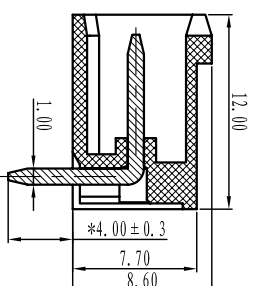

绝缘电阻/Insulation resistance: 500M Ω /DC500V

机械性能/Mechanical

温度范围/Temp.Range: -40 $^{\circ}$ C~+105 $^{\circ}$ C

瞬间温度/MAX Soldering: +250 $^{\circ}$ C, for 5 Sec

尺寸/Dimensions

间距/Pitch: 7.5mm, 7.62mm

极数/Poles: 2P-24P

材质及电镀/Material

塑件/Housing: PA66, UL94V-0

焊针/Pin header: Brass, Tin plated

螺母/Nut: M2.5 Brass

TOLERANCES EXCEPT AS NOTED

	linear dimension	fillet	chamfer	short angle sid	≡	—	□	//	⊥	
variable range	6 to 30	over 30 to 120	over 120 to 480	all to 6	over 6 to 10	over 10 to 50	over 50 to 120	all to 5	over 5 to 30	over 30 to 120
tolerance	±0.1	±0.2	±0.3	±0.5	±0.9	±0.2	±0.5	±1	±1	30' 20' 10' 0.5 0.025 0.06 0.12 0.4

订购方式: HOW TO ORDER

单位/UNITS mm 尺寸/SIZE A4 比例/SCALE

Cixi Dibo Electronics Co., LTD

第一视角/FIRST ANGLE PROJECTION

名称/NAME DB2ERC-7.62 7.5

X-ON Electronics

Largest Supplier of Electrical and Electronic Components