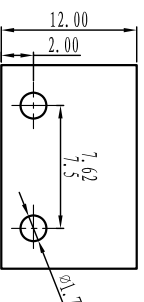

绝缘电阻/Insulation resistance: 500M Ω /DC500V

机械性能/Mechanical

温度范围/Temp.Range: -40 $^{\circ}$ C~+105 $^{\circ}$ C

瞬间温度/MAX Soldering: +250 $^{\circ}$ C, for 5 Sec

尺寸/Dimensions

间距/Pitch: 7.5mm, 7.62mm

极数/Poles: 2P-24P

材质及电镀/Material

塑件/Housing: PA66, UL94V-0

焊针/Pin header: Brass, Tin plated

螺母/Nut: M2.5 Brass

TOLERANCES EXCEPT AS NOTED

	linear dimension	fillet	chamfer	short angle sid	≡	—	□	//	⊥	
variable range	6 to 30	over 30 to 120	over 120 to 480	all to 6	over 6 to 10	over 10 to 50	over 50 to 120	all to 5	over 5 to 30	over 30 to 120
tolerance	±0.1	±0.2	±0.3	±0.5	±0.9	±0.2	±0.5	±1	±1	30' 20' 10' 0.5 0.025 0.06 0.12 0.4

订购方式: HOW TO ORDER

单位/UNITS mm 尺寸/SIZE A4 比例/SCALE

Cixi Dibo Electronics Co., LTD

第一视角/FIRST ANGLE PROJECTION

名称/NAME DB2ERC-7.62 7.5

X-ON Electronics

Largest Supplier of Electrical and Electronic Components