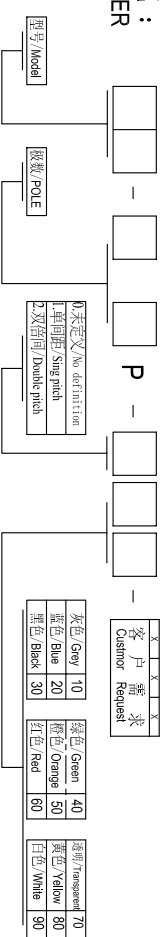

DORABO[®] Cixi Dibo Electronics Co., LTD

产品规格书
product specification

电气性能/Electrical

参考标准/Standard: UL IEC
 额定电压/Rated voltage: 300V 320V
 额定电流/Rated current: 15A 20A
 接触电阻/Contact resistance: 20m Ω

耐压/Withstanding voltage: AC2000V/1Min

绝缘电阻/Insulation resistance: 500M Ω /DC500V

机械性能/Mechanical

温度范围/Temp.Range: -40 $^{\circ}$ C~+105 $^{\circ}$ C

瞬间温度/MAX Soldering: +250 $^{\circ}$ C, for 5 Sec

尺寸/Dimensions

间距/Pitch: 7.5mm, 7.62mm

极数/Poles: 2P-24P

材质及电镀/Material

塑件/Housing: PA66, UL94V-0

焊针/Pin header: Brass, Tin plated

螺母/Nut: M2.5 Brass

TOLERANCES EXCEPT AS NOTED

	linear dimension	fillet	chamfer	short angle sid	≡	—	□	//	⊥	
variable range	6 to 30	over 30 to 120	over 120 to 480	all to 6	over 6 to 10	over 10 to 50	over 50 to 120	all to 5	over 5 to 30	over 30 to 120
tolerance	±0.1	±0.2	±0.3	±0.5	±0.9	±0.2	±0.5	±1	±1	30' 20' 10' 0.5 0.025 0.06 0.12 0.4

订购方式: HOW TO ORDER

单位/UNITS mm 尺寸/SIZE A4 比例/SCALE

Cixi Dibo Electronics Co., LTD

第一视角/FIRST ANGLE PROJECTION

名称/NAME DB2ERC-7.62 7.5

X-ON Electronics

Largest Supplier of Electrical and Electronic Components