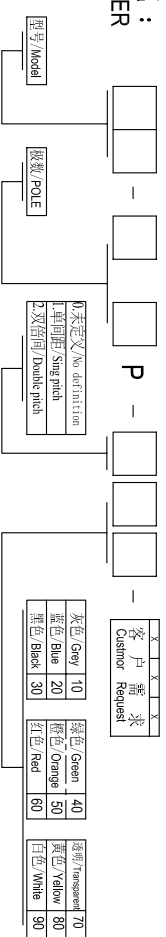

## 机械性能/Mechanical

温度范围/Temp.Range: -40 $^{\circ}$ C~+105 $^{\circ}$ C

瞬间温度/MAX Soldering: +250 $^{\circ}$ C, for 5 Sec

## 尺寸/Dimensions

间距/Pitch: 7.5mm, 7.62mm

极数/Poles: 2P-24P

材质及电镀/Material

塑件/Housing: PA66, UL94V-0

焊针/Pin header: Brass, Tin plated

螺母/Nut: M2.5 Brass

TOLERANCES EXCEPT AS NOTED

	linear dimension	fillet	chamfer	short angle sid	≡	—	□	//	⊥	
variable range	6 to 30	over 30 to 120	over 120 to 480	all to 6	over 6 to 10	over 10 to 50	over 50 to 120	all to 5	over 5 to 30	over 30 to 120
tolerance	±0.1	±0.2	±0.3	±0.5	±0.9	±0.2	±0.5	±1	±1	30' 20' 10' 0.5 0.025 0.06 0.12 0.4

订购方式：  
HOW TO ORDER

单位/UNITS mm 尺寸/SIZE A4 比例/SCALE

Cixi Dibo Electronics Co.,LTD

第一视角/FIRST ANGLE PROJECTION

名称/NAME DB2ERC-7.62 7.5