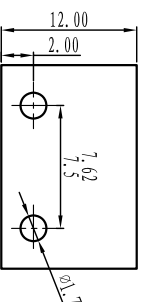

## 尺寸/Dimensions

间距/Pitch: 7.5mm, 7.62mm

极数/Poles: 2P-24P

材质及电镀/Material

塑件/Housing: PA66, UL94V-0

焊针/Pin header: Brass, Tin plated

螺母/Nut: M2.5 Brass

TOLERANCES EXCEPT AS NOTED

	linear dimension	fillet	chamfer	short angle sid	≡	—	□	//	⊥	
variable range	6 to 30	over 30 to 120	over 120 to 480	all to 6	over 6 to 10	over 10 to 50	over 50 to 120	all to 5	over 5 to 30	over 30 to 120
tolerance	±0.1	±0.2	±0.3	±0.5	±0.9	±0.2	±0.5	±1	±1	30' 20' 10' 0.5 0.025 0.06 0.12 0.4

订购方式：  
HOW TO ORDER

单位/UNITS mm 尺寸/SIZE A4 比例/SCALE

Cixi Dibo Electronics Co.,LTD

第一视角/FIRST ANGLE PROJECTION

名称/NAME DB2ERC-7.62 7.5