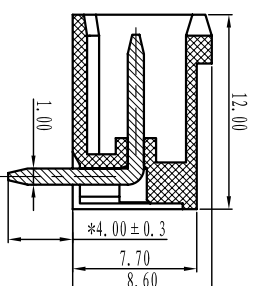

## 尺寸/Dimensions

间距/Pitch: 7.5mm, 7.62mm

极数/Poles: 2P-24P

材质及电镀/Material

塑件/Housing: PA66, UL94V-0

焊针/Pin header: Brass, Tin plated

螺母/Nut: M2.5 Brass

TOLERANCES EXCEPT AS NOTED

	linear dimension	fillet	chamfer	short angle sid	≡	—	□	//	⊥	
variable range	6 to 30	over 30 to 120	over 120 to 480	all to 6	over 6 to 10	over 10 to 50	over 50 to 120	all to 5	over 5 to 30	over 30 to 120
tolerance	±0.1	±0.2	±0.3	±0.5	±0.9	±0.2	±0.5	±1	±1	30' 20' 10' 0.5 0.025 0.06 0.12 0.4

订购方式：  
HOW TO ORDER

单位/UNITS mm 尺寸/SIZE A4 比例/SCALE

Cixi Dibo Electronics Co.,LTD

第一视角/FIRST ANGLE PROJECTION

名称/NAME DB2ERC-7.62 7.5