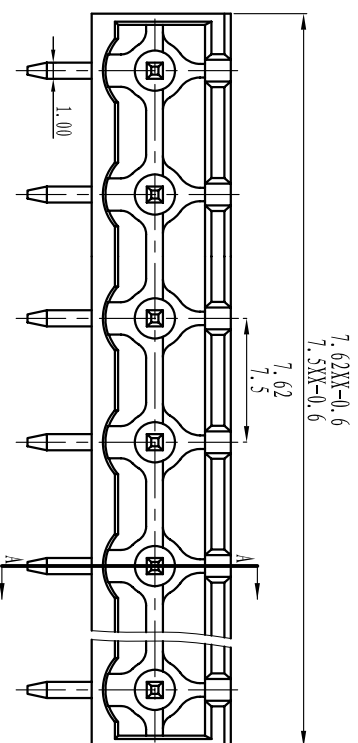

## 尺寸/Dimensions

间距/Pitch: 7.5mm, 7.62mm

极数/Poles: 2P-24P

材质及电镀/Material

塑件/Housing: PA66, UL94V-0

焊针/Pin header: Brass, Tin plated

螺母/Nut: M2.5 Brass

TOLERANCES EXCEPT AS NOTED

	linear dimension	fillet	chamfer	short angle sid	≡	—	□	//	⊥	
variable range	6 to 30	over 30 to 120	over 120 to 480	all to 6	over 6 to 10	over 10 to 50	over 50 to 120	all to 5	over 5 to 30	over 30 to 120
tolerance	±0.1	±0.2	±0.3	±0.5	±0.9	±0.2	±0.5	±1	±1	30' 20' 10' 0.5 0.025 0.06 0.12 0.4

订购方式：  
HOW TO ORDER

单位/UNITS mm 尺寸/SIZE A4 比例/SCALE

Cixi Dibo Electronics Co.,LTD

第一视角/FIRST ANGLE PROJECTION

名称/NAME DB2ERC-7.62 7.5