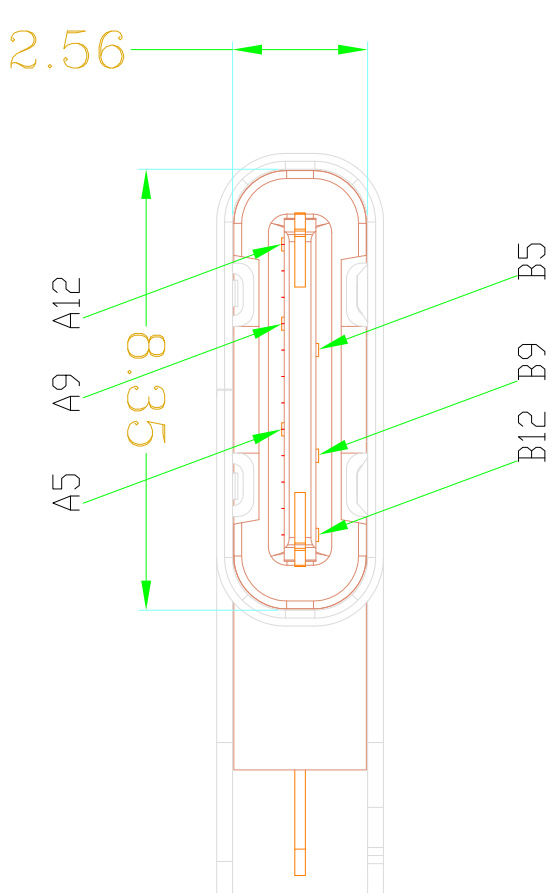

RoHS

- NOTES:
SPECIFICATION:
- CURRENT RATING: 3A MAX
 - VOLTAGE: 100 VAC
 - TEMPERATURE RANGE: -30 °C ~ 85 °C
 - CONTACT RESISTANCE: 40 MILLIONHM MAX
 - INSULATION RESISTANCE: 100 MEGOHMS MIN.
 - INSERTION FORCE : 5N~20N
 - UNMATING FORCE: 8N~20N
 - DURABILITY: 10,000 CYCLES

A1	GND	B12	GND
A4	VBUS	B9	VBUS
A5	CC1	B7	DN2
A6	DP1	B6	DP2
A7	DN1	B5	CC2
A9	VBUS	B4	VBUS
A12	GND	B1	GND
PIN	SIGNAL NAME	PIN	SIGNAL NAME

6	SHELL	STAINLESS STEEL	NI Plated	1PCS
5	SHIELDING PLATE	STAINLESS STEEL	---	1PCS
4	MD	HIGH TEMPERATURE PLASTIC	BLACK	1PCS
3	CONTACT	COPPER ALLOY	Au/Ni Plated	1SET
2	CONTACT	COPPER ALLOY	Au/Ni Plated	1SET
1	HOUSING	HIGH TEMPERATURE PLASTIC	BLACK	1PCS
NO.	DESCRIPTION	MATERIAL	REMARKS	QTY

深圳市精拓金电子有限公司

产品图

PRODUCT CHART DWG

公差一览表

TOLERANCE UNLESS OTHERWISE	公差一览表	单位	UNIT	制图	DRAWING	制图料号	PRODUCT PART NO.
X.	±0.35	X.	±5.°	许榕强	许榕强	产品名称	USB C F 侧插式加高-成品
X	±0.20	X	±2.°	郭培富	郭培富	角法	第三角
XX	±0.10	XX	±1.°	黄国荣	黄国荣	版本	VER
XXX	±0.05	XXX	±0.5°				A0