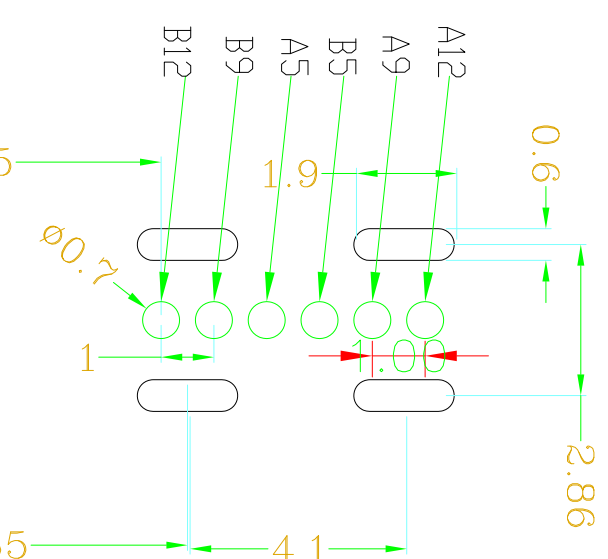

RoHS

- NOTES:
SPECIFICATION:
- CURRENT RATING: 3A MAX
 - VOLTAGE: 100 VAC
 - TEMPERATURE RANGE: -30 °C ~ 85 °C
 - CONTACT RESISTANCE: 40 MILLIONHM MAX
 - INSULATION RESISTANCE: 100 MEGOHMS MIN.
 - INSERTION FORCE : 5N~20N
 - UNMATING FORCE: 8N~20N
 - DURABILITY: 10,000 CYCLES

A1	GND	B12	GND
A4	VBUS	B9	VBUS
A5	CC1	B7	DN2
A6	DP1	B6	DP2
A7	DN1	B5	CC2
A9	VBUS	B4	VBUS
A12	GND	B1	GND
PIN	SIGNAL NAME	PIN	SIGNAL NAME

6	SHELL	STAINLESS STEEL	NI Plated	1PCS
5	SHIELDING PLATE	STAINLESS STEEL	---	1PCS
4	MD	HIGH TEMPERATURE PLASTIC	BLACK	1PCS
3	CONTACT	COPPER ALLOY	Au/Ni Plated	1SET
2	CONTACT	COPPER ALLOY	Au/Ni Plated	1SET
1	HOUSING	HIGH TEMPERATURE PLASTIC	BLACK	1PCS
NO.	DESCRIPTION	MATERIAL	REMARKS	QTY

深圳市精拓金电子有限公司

产品图

PRODUCT CHART DWG

公差一览表

TOLERANCE UNLESS OTHERWISE	公差一览表	单位	UNIT	制图	DRAWING	制图料号	PRODUCT PART NO.
X.	±0.35	X.	±5.°	许榕强	许榕强	产品名称	USB C F 侧插式加高-成品
X	±0.20	X	±2.°	郭培富	郭培富	角法	第三角
XX	±0.10	XX	±1.°	黄国荣	黄国荣	版本	VER
XXX	±0.05	XXX	±0.5°				A0