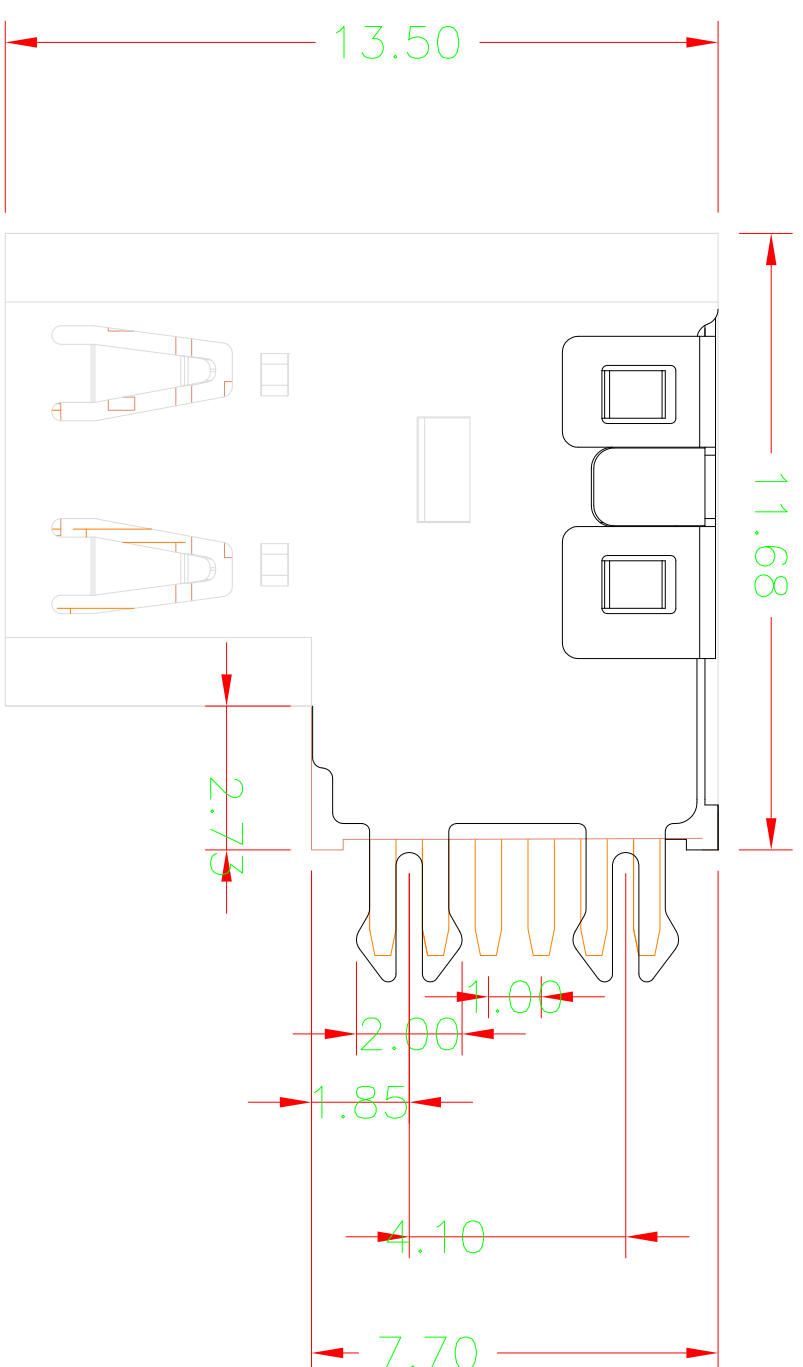

RoHS

- NOTES:
SPECIFICATION:
- CURRENT RATING: 3A MAX
 - VOLTAGE: 100 VAC
 - TEMPERATURE RANGE: -30 °C ~ 85 °C
 - CONTACT RESISTANCE: 40 MILLIONHM MAX
 - INSULATION RESISTANCE: 100 MEGOHMS MIN.
 - INSERTION FORCE : 5N~20N
 - UNMATING FORCE: 8N~20N
 - DURABILITY: 10,000 CYCLES

A1	GND	B12	GND
A4	VBUS	B9	VBUS
A5	CC1	B7	DN2
A6	DP1	B6	DP2
A7	DN1	B5	CC2
A9	VBUS	B4	VBUS
A12	GND	B1	GND
PIN	SIGNAL NAME	PIN	SIGNAL NAME

6	SHELL	STAINLESS STEEL	NI Plated	1PCS
5	SHIELDING PLATE	STAINLESS STEEL	---	1PCS
4	MD	HIGH TEMPERATURE PLASTIC	BLACK	1PCS
3	CONTACT	COPPER ALLOY	Au/Ni Plated	1SET
2	CONTACT	COPPER ALLOY	Au/Ni Plated	1SET
1	HOUSING	HIGH TEMPERATURE PLASTIC	BLACK	1PCS
NO.	DESCRIPTION	MATERIAL	REMARKS	QTY

深圳市精拓金电子有限公司

产品图

PRODUCT CHART DWG

公差一览表

TOLERANCE UNLESS OTHERWISE	公差一览表	单位	UNIT	制图	DRAWING	制图料号	PRODUCT PART NO.
X.	±0.35	X.	±5.°	许榕强	许榕强	产品名称	USB C F 侧插式加高-成品
X	±0.20	X	±2.°	郭培富	郭培富	角法	第三角
XX	±0.10	XX	±1.°	黄国荣	黄国荣	版本	VER
XXX	±0.05	XXX	±0.5°				A0