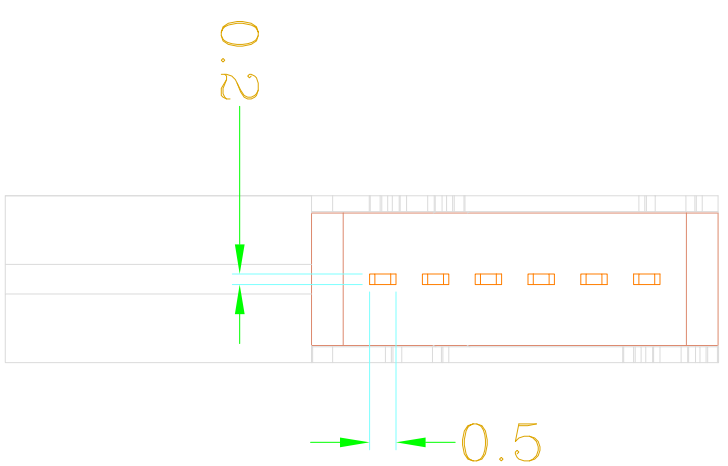

RoHS

- NOTES:
SPECIFICATION:
- CURRENT RATING: 3A MAX
 - VOLTAGE: 100 VAC
 - TEMPERATURE RANGE: -30 °C ~ 85 °C
 - CONTACT RESISTANCE: 40 MILLIONHM MAX
 - INSULATION RESISTANCE: 100 MEGOHMS MIN.
 - INSERTION FORCE : 5N~20N
 - UNMATING FORCE: 8N~20N
 - DURABILITY: 10,000 CYCLES

A1	GND	B12	GND
A4	VBUS	B9	VBUS
A5	CC1	B7	DN2
A6	DP1	B6	DP2
A7	DN1	B5	CC2
A9	VBUS	B4	VBUS
A12	GND	B1	GND
PIN	SIGNAL NAME	PIN	SIGNAL NAME

6	SHELL	STAINLESS STEEL	NI Plated	1PCS
5	SHIELDING PLATE	STAINLESS STEEL	---	1PCS
4	MD	HIGH TEMPERATURE PLASTIC	BLACK	1PCS
3	CONTACT	COPPER ALLOY	Au/Ni Plated	1SET
2	CONTACT	COPPER ALLOY	Au/Ni Plated	1SET
1	HOUSING	HIGH TEMPERATURE PLASTIC	BLACK	1PCS
NO.	DESCRIPTION	MATERIAL	REMARKS	QTY

深圳市精拓金电子有限公司

产品图

PRODUCT CHART DWG

公差一览表

TOLERANCE UNLESS OTHERWISE	公差一览表	单位	UNIT	制图	DRAWING	制图料号	PRODUCT PART NO.
X.	±0.35	X.	±5.°	许榕强	许榕强	产品名称	USB C F 侧插式加高-成品
X	±0.20	X	±2.°	郭培富	郭培富	角法	第三角
XX	±0.10	XX	±1.°	黄国荣	黄国荣	版本	VER
XXX	±0.05	XXX	±0.5°				A0