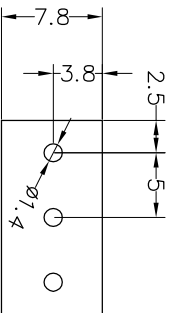

Ordering Information

JL 126 - 500 XX X X 1

Pitch
500=5.0PH

No.of pins
2P,3P,4P~24P

Housing Color
B=Black
G=Green
U=Blue
R=Red
W=White
Y=Yellow
O=Orange
E=Grey

Packing
0=Pe
T=Tube
A=Tray

Recommended P.C.B Layout(Top Side)

REV	DATE	MODIFICATION DESCRIPTION	CHANGE	DIM	TOL	OPERATION	DRAW	BEN	17.01.03	SCALE	FIT	PART NO.	TITLE:
A0	2017.01.03	NEW DRAWING		Angle	±3°	±0.20	CHECK			mm	A4	JL126-500XXXX1	5.0mm Terminal Blocks Female
1			CHANGE			±0.30							