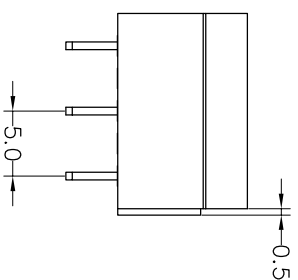

Housing Material(塑件): PA66 (UL94 V-0)
 Contact(端子): Brass, Tin plating(黄铜镀锡)
 Wireprotector(弹片): Stainless Steel(不锈钢), Ni plating(镀镍)
 Screw (螺丝): M2.5, Steel, Zinc plating(钢,镀锌)

PITCH RANGE IN MM	NOMINAL DIMENSION RANGE IN MM					
	OVER 6	OVER 10	OVER TO 24	OVER 30	OVER TO 60	OVER TO 100
±0.10	±0.15	±0.25	±0.30	±0.30	±0.50	±1.00
TO 6	TO 10	TO 24	TO 30	TO 60	TO 100	TO 150

Ordering Information

JL 126 - 500 XX X X 1

Pitch
500=5.0PH

No.of pins
2P,3P,4P~24P

Housing Color
B=Black
G=Green
U=Blue
R=Red
W=White
Y=Yellow
O=Orange
E=Grey

Packing
0=Pe
T=Tube
A=Tray

Recommended P.C.B Layout(Top Side)

REV	DATE	MODIFICATION DESCRIPTION	CHANGE	DIM	TOL	OPERATION	DRAW	BEN	17.01.03	SCALE	FIT	PART NO.	TITLE:
A0	2017.01.03	NEW DRAWING		Angle	±3°	±0.20	CHECK			mm	A4	JL126-500XXXX1	5.0mm Terminal Blocks Female
1			CHANGE			±0.30							