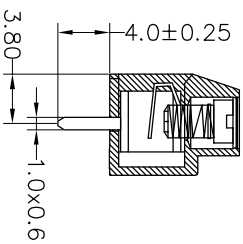

SPECIFICATIONS

Rated(额定参数): 300V,10A
 Dielectric strength(抗电强度): AC1500V/1 Minute
 Insulation Resistance(绝缘电阻):1000MΩ Min
 Contact Resistance(接触电阻):20mΩ Max
 Screw Torque(扭矩): 0.4Nm (3.5Lb.in)
 Wire Range(线径):1.4~20AWG
 Strip length(剥线长度):6~7mm
 Temp. range(操作温度): -40℃~+105℃
 MAX Soldering(瞬时温度):+250℃,5s

Housing Material(塑件): PA66 (UL94 V-0)
 Contact(端子): Brass, Tin plating(黄铜镀锡)
 Wireprotector(弹片): Stainless Steel(不锈钢), Ni plating(镀镍)
 Screw (螺丝): M2.5, Steel, Zinc plating(钢,镀锌)

PITCH RANGE IN MM	NOMINAL DIMENSION RANGE IN MM					
	OVER 6	OVER 10	OVER TO 24	OVER 30	OVER TO 60	OVER TO 100
±0.10	±0.15	±0.25	±0.30	±0.30	±0.50	±1.00
TO 6	TO 10	TO 24	TO 30	TO 60	TO 100	TO 150

Ordering Information

JL 126 - 500 XX X X 1

Pitch
500=5.0PH

No.of pins
2P,3P,4P~24P

Housing Color
B=Black
G=Green
U=Blue
R=Red
W=White
Y=Yellow
O=Orange
E=Grey

Packing
0=Pe
T=Tube
A=Tray

Recommended P.C.B Layout(Top Side)

REV	DATE	MODIFICATION DESCRIPTION	CHANGE	DIM	TOL	OPERATION	DRAW	BEN	17.01.03	SCALE	FIT	PART NO.	TITLE:
A0	2017.01.03	NEW DRAWING		Angle	±3°	±0.20	CHECK			mm	A4	JL126-500XXXX1	5.0mm Terminal Blocks Female
1			CHANGE			±0.30							