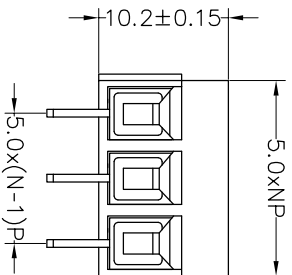

Housing Material(塑件): PA66 (UL94 V-0)
 Contact(端子): Brass, Tin plating(黄铜镀锡)
 Wireprotector(弹片): Stainless Steel(不锈钢), Ni plating(镀镍)
 Screw (螺丝): M2.5, Steel, Zinc plating(钢,镀锌)

PITCH RANGE IN MM	NOMINAL DIMENSION RANGE IN MM					
	OVER 6	OVER 10	OVER TO 24	OVER 30	OVER TO 60	OVER TO 100
±0.10	±0.15	±0.25	±0.30	±0.30	±0.50	±1.00
TO 6	TO 10	TO 24	TO 30	TO 60	TO 100	TO 150

Ordering Information

JL 126 - 500 XX X X 1

Pitch
500=5.0PH

No.of pins
2P,3P,4P~24P

Housing Color
B=Black
G=Green
U=Blue
R=Red
W=White
Y=Yellow
O=Orange
E=Grey

Packing
0=Pe
T=Tube
A=Tray

Recommended P.C.B Layout(Top Side)

REV	DATE	MODIFICATION DESCRIPTION	CHANGE	DIM	TOL	OPERATION	DRAW	BEN	17.01.03	SCALE	FIT	PART NO.	TITLE:
A0	2017.01.03	NEW DRAWING		Angle	±3°	±0.20	CHECK			mm	A4	JL126-500XXXX1	5.0mm Terminal Blocks Female
1			CHANGE			±0.30							