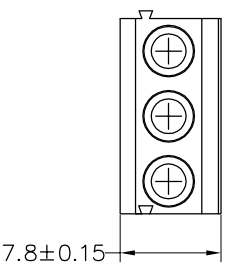

Housing Material(塑件): PA66 (UL94 V-0)
 Contact(端子): Brass, Tin plating(黄铜镀锡)
 Wireprotector(弹片): Stainless Steel(不锈钢), Ni plating(镀镍)
 Screw (螺丝): M2.5, Steel, Zinc plating(钢,镀锌)

PITCH RANGE IN MM	NOMINAL DIMENSION RANGE IN MM					
	OVER 6	OVER 10	OVER TO 24	OVER 30	OVER TO 60	OVER TO 100
±0.10	±0.15	±0.25	±0.30	±0.30	±0.50	±1.00
TO 6	TO 10	TO 24	TO 30	TO 60	TO 100	TO 150

Ordering Information

JL 126 - 500 XX X X 1

Pitch
500=5.0PH

No.of pins
2P,3P,4P~24P

Housing Color
B=Black
G=Green
U=Blue
R=Red
W=White
Y=Yellow
O=Orange
E=Grey

Packing
0=Pe
T=Tube
A=Tray

Recommended P.C.B Layout(Top Side)

REV	DATE	MODIFICATION DESCRIPTION	CHANGE	DIM	TOL	OPERATION	DRAW	BEN	17.01.03	SCALE	FIT	PART NO.	TITLE:
A0	2017.01.03	NEW DRAWING		Angle	±3°	±0.20	CHECK			mm	A4	JL126-500XXXX1	5.0mm Terminal Blocks Female
1			CHANGE			±0.30							