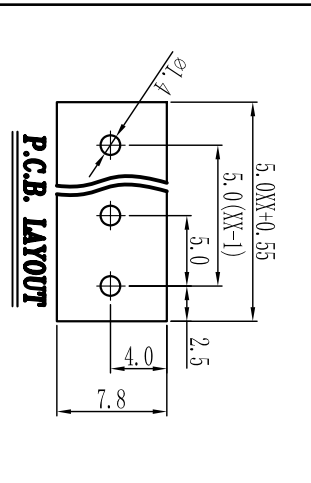

Cixi Dibo Electronics Co., LTD

产品规格书
product specification

电气性能/Electrical
 参考标准/Standard: UL IEC
 额定电压/Rated voltage: 300V 250V
 额定电流/Rated current: 8A 15A
 接触电阻/Contact resistance: 20m Ω
 使用线径/Wire range: 26-14AWG 1.5mm²
 耐电压/Withstanding voltage: AC2000V/1Min
 绝缘电阻/Insulation resistance: 500M Ω /DC500V

机械性能/Mechanical
 温度范围/Temp Range: -40 $^{\circ}$ C+105 $^{\circ}$ C
 扭矩/Torque: 0.4Nm(3.5lb`in)
 剥线长度/Strip length: 6-7mm

尺寸/Dimensions
 间距/Pitch: 5.0mm
 极数/Poles: 2P-24P

材料及电镀/Material
 塑件/Housing: PA66, UL94V-0
 螺丝/Screws: M2.5, steel Zinc plated
 方针/Pin header: Brass, Ni plated
 弹片/Shrapnel: Phosphor bronze, Ni plated

TOLERANCES EXCEPT AS NOTED

linear dimension(Tolerances Standard GB/T 14486-2009)

tolerance	±0.1	±0.14	±0.19	±0.25	±0.32	±0.43	±0.57	±0.72	±0.88	±1.05	±1.25	0.5	0.025	0.06	0.12	0.4
variable range	6 to	6 to	10 to	18 to	30 to	50 to	80 to	120 to	160 to	200 to	250 to	all	5 to	5 to	30 to	120 to
over	6	10	18	30	50	80	120	160	200	250	250	5	5	30	120	120

订购方式:
HOW TO ORDER

单位/UNITS	mm	尺寸/SIZE	A4	比例/SCALE	比例
----------	----	---------	----	----------	----

Cixi Dibo Electronics Co., LTD

名称/NAME	第一视角/THIRD ANGLE PROJECTION
DB126V-5.0	

灰色/Grey	10	绿色/Green	40	透明/Transparent	70
蓝色/Blue	20	橙色/Orange	50	黄色/Yellow	80
黑色/Black	30	红色/Red	60	白色/White	90