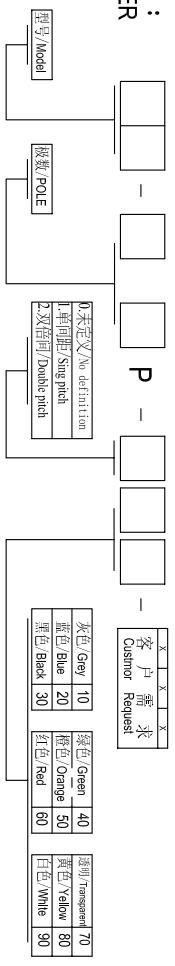

Cixi Dibo Electronics Co., LTD

产品规格书
product specification

电气性能/Electrical
 参考标准/Standard: UL IEC
 额定电压/Rated voltage: 300V 250V
 额定电流/Rated current: 8A 15A
 接触电阻/Contact resistance: 20m Ω
 使用线径/Wire range: 26-14AWG 1.5mm²
 耐电压/Withstanding voltage: AC2000V/1Min
 绝缘电阻/Insulation resistance: 500M Ω /DC500V

机械性能/Mechanical
 温度范围/Temp Range: -40 $^{\circ}$ C+105 $^{\circ}$ C
 扭矩/Torque: 0.4Nm(3.5lb`in)
 剥线长度/Strip length: 6-7mm

尺寸/Dimensions
 间距/Pitch: 5.0mm
 极数/Poles: 2P-24P

材料及电镀/Material
 塑件/Housing: PA66, UL94V-0
 螺丝/Screws: M2.5, steel Zinc plated
 方针/Pin header: Brass, Ni plated
 弹片/Shrapnel: Phosphor bronze, Ni plated

TOLERANCES EXCEPT AS NOTED

linear dimension(Tolerances Standard GB/T 14486-2009)

tolerance	±0.1	±0.14	±0.19	±0.25	±0.32	±0.43	±0.57	±0.72	±0.88	±1.05	±1.25	0.5	0.025	0.06	0.12	0.4
variable range	6 to	6 to	10 to	18 to	30 to	50 to	80 to	120 to	160 to	200 to	250 to	all	5 to	5 to	30 to	120 to
over	6	10	18	30	50	80	120	160	200	250	250	5	5	30	120	120

订购方式:
HOW TO ORDER

单位/UNITS	mm	尺寸/SIZE	A4	比例/SCALE	比例
----------	----	---------	----	----------	----

Cixi Dibo Electronics Co., LTD

名称/NAME	第一视角/THIRD ANGLE PROJECTION
DB126V-5.0	

灰色/Grey	10	绿色/Green	40	透明/Transparent	70
蓝色/Blue	20	橙色/Orange	50	黄色/Yellow	80
黑色/Black	30	红色/Red	60	白色/White	90