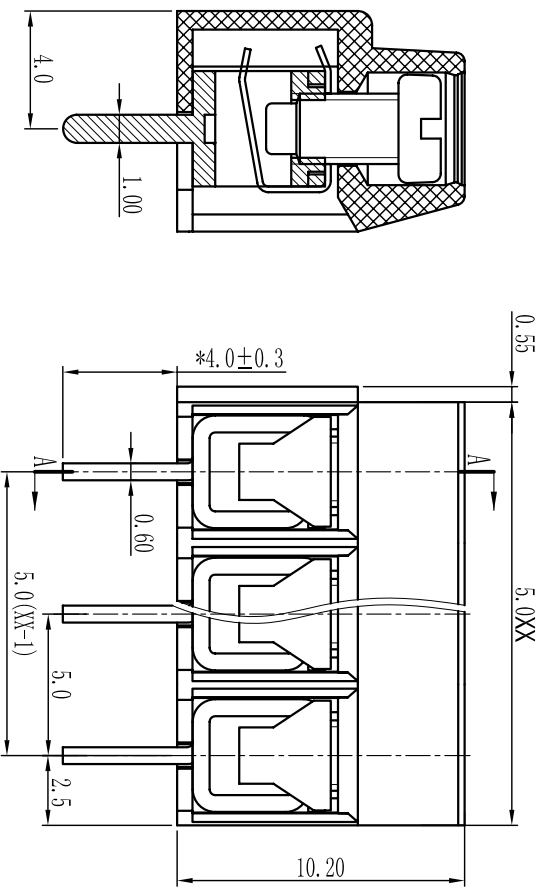

Cixi Dibo Electronics Co., LTD

产品规格书
product specification

电气性能/Electrical
 参考标准/Standard: UL IEC
 额定电压/Rated voltage: 300V 250V
 额定电流/Rated current: 8A 15A
 接触电阻/Contact resistance: 20m Ω
 使用线径/Wire range: 26-14AWG 1.5mm²
 耐电压/Withstanding voltage: AC2000V/1Min
 绝缘电阻/Insulation resistance: 500M Ω /DC500V

机械性能/Mechanical
 温度范围/Temp Range: -40 $^{\circ}$ C+105 $^{\circ}$ C
 扭矩/Torque: 0.4Nm(3.5lb`in)
 剥线长度/Strip length: 6-7mm

尺寸/Dimensions
 间距/Pitch: 5.0mm
 极数/Poles: 2P-24P

材料及电镀/Material
 塑件/Housing: PA66, UL94V-0
 螺丝/Screws: M2.5, steel Zinc plated
 方针/Pin header: Brass, Ni plated
 弹片/Shrapnel: Phosphor bronze, Ni plated

TOLERANCES EXCEPT AS NOTED

linear dimension(Tolerances Standard GB/T 14486-2009)

tolerance	±0.1	±0.14	±0.19	±0.25	±0.32	±0.43	±0.57	±0.72	±0.88	±1.05	±1.25	0.5	0.025	0.06	0.12	0.4
variable range	6 to	6 to	10 to	18 to	30 to	50 to	80 to	120 to	160 to	200 to	250 to	all	5 to	5 to	30 to	120 to
over	6	10	18	30	50	80	120	160	200	250	250	5	5	30	120	120

订购方式:
HOW TO ORDER

单位/UNITS	mm	尺寸/SIZE	A4	比例/SCALE	比例
----------	----	---------	----	----------	----

Cixi Dibo Electronics Co., LTD

名称/NAME	第一视角/THIRD ANGLE PROJECTION
DB126V-5.0	

灰色/Grey	10	绿色/Green	40	透明/Transparent	70
蓝色/Blue	20	橙色/Orange	50	黄色/Yellow	80
黑色/Black	30	红色/Red	60	白色/White	90