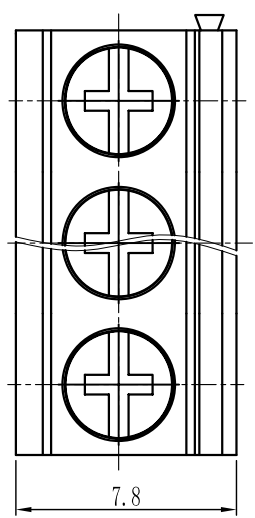

Cixi Dibo Electronics Co., LTD

产品规格书
product specification

电气性能/Electrical
参考标准/Standard: UL IEC
额定电压/Rated voltage: 300V 250V
额定电流/Rated current: 8A 15A
接触电阻/Contact resistance: 20m Ω
使用线径/Wire range: 26-14AWG 1.5mm²
耐电压/Withstanding voltage: AC2000V/1Min
绝缘电阻/Insulation resistance: 500M Ω /DC500V

机械性能/Mechanical
温度范围/Temp Range: -40 $^{\circ}$ C+105 $^{\circ}$ C
扭矩/Torque: 0.4Nm(3.5lb`in)
剥线长度/Strip length: 6-7mm

尺寸/Dimensions
间距/Pitch: 5.0mm
极数/Poles: 2P-24P

材料及电镀/Material
塑件/Housing: PA66, UL94V-0
螺丝/Screws: M2.5, steel Zinc plated
方针/Pin header: Brass, Ni plated
弹片/Shrapnel: Phosphor bronze, Ni plated

TOLERANCES EXCEPT AS NOTED

linear dimension(Tolerances Standard GB/T 14486-2009)

tolerance	±0.1	±0.14	±0.19	±0.25	±0.32	±0.43	±0.57	±0.72	±0.88	±1.05	±1.25	0.5	0.025	0.06	0.12	0.4
variable range	6 to	6 to	10 to	18 to	30 to	50 to	80 to	120 to	160 to	200 to	250 to	all	5 to	5 to	30 to	120 to
over	6	10	18	30	50	80	120	160	200	250	250	5	5	30	120	120