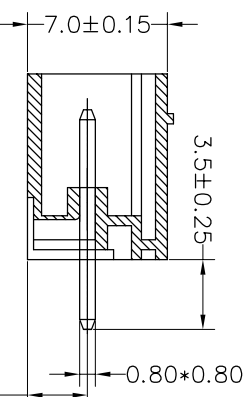

Housing Material(塑件): PA66 (UL94 V-0)
 Contact(端子): Brass, Tin plating(黄铜镀锡)

PITCH RANGE		NOMINAL DIMENSION RANGE	
IN MM	OVER	IN MM	OVER
TO 6	10	TO 30	60
TO 10	24	TO 30	60
±0.10	±0.15	±0.25	±0.30
		±0.30	±0.30
		±0.50	±0.70
		±1.00	±1.00

Ordering Information

JL15EDGVC-XXX XX G X 1

Pitch
 350=3.5Pth
 381=3.81Pth

No.of pins
 2P~24P

Housing Color
 B=Black
 G=Green
 U=Blue
 R=Red
 W=White
 Y=Yellow
 O=Orange
 E=Grey

Packing
 0=Pe bog
 A=Troy
 T=Tube

Recommended P.C.B Layout(Top Side)

OPERATION	DRAW		BEN	17.12.22	SCALE	FIT	PART NO.
	XX	±0.30					
X.XX	±0.20	CHECK			A4	1/1	JL15EDGVC-XXXXXXG1
X:XXX	±0.10	APPROVE					3.50/3.81mm Pitch Male Pluggable Terminal Blocks
Angle	±3°						
DIM	TOL						