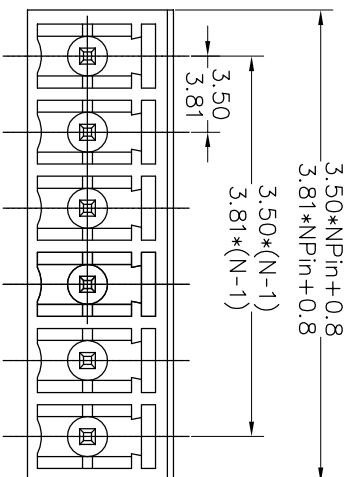

SPECIFICATIONS

Rated(额定参数): 300V,8A
 Dielectric strength(抗电强度): AC1500V/1 Minute
 Insulation Resistance(绝缘电阻):1000MΩ Min
 Contact Resistance(接触电阻):20mΩ Max
 Temp. range(操作温度): -40℃~+105℃
 MAX Soldering(瞬时温度):+250℃,5s

Housing Material(塑件): PA66 (UL94 V-0)
 Contact(端子): Brass, Tin plating(黄铜镀锡)

PITCH RANGE		NOMINAL DIMENSION RANGE	
IN MM	OVER	IN MM	OVER
TO 6	10	TO 30	60
TO 10	24	TO 30	60
±0.10	±0.15	±0.25	±0.30
		±0.30	±0.30
		±0.50	±0.70
		±1.00	±1.00

Ordering Information

JL15EDGVC-XXX XX G X 1

Pitch
 350=3.5Pth
 381=3.81Pth

No.of pins
 2P~24P

Housing Color
 B=Black
 G=Green
 U=Blue
 R=Red
 W=White
 Y=Yellow
 O=Orange
 E=Grey

Packing
 0=Pe bog
 A=Troy
 T=Tube

Recommended P.C.B Layout(Top Side)

OPERATION	DRAW		BEN	17.12.22	SCALE	FIT	PART NO.
	XX	±0.30					
X.XX	±0.20	CHECK			A4	1/1	JL15EDGVC-XXXXXXG1
X:XXX	±0.10	APPROVE					3.50/3.81mm Pitch Male Pluggable Terminal Blocks
Angle	±3°						
DIM	TOL						