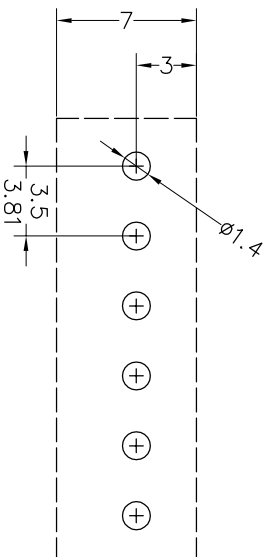

Housing Material(塑件): PA66 (UL94 V-0)
 Contact(端子): Brass, Tin plating(黄铜镀锡)

PITCH RANGE		NOMINAL DIMENSION RANGE	
IN MM	OVER	IN MM	OVER
TO 6	10	TO 30	60
TO 10	24	TO 30	60
±0.10	±0.15	±0.25	±0.30
		±0.30	±0.30
		±0.50	±0.70
		±1.00	±1.00

Ordering Information

JL15EDGVC-XXX XX G X 1

Pitch
 350=3.5Pth
 381=3.81Pth

No.of pins
 2P~24P

Housing Color
 B=Black
 G=Green
 U=Blue
 R=Red
 W=White
 Y=Yellow
 O=Orange
 E=Grey

Packing
 0=Pe bog
 A=Troy
 T=Tube

Recommended P.C.B Layout(Top Side)

OPERATION	DRAW		BEN	17.12.22	SCALE	FIT	PART NO.
	XX	±0.30					
X.XX	±0.20	CHECK			A4	1/1	JL15EDGVC-XXXXXXG1
X:XXX	±0.10	APPROVE					3.50/3.81mm Pitch Male Pluggable Terminal Blocks
Angle	±3°						
DIM	TOL						