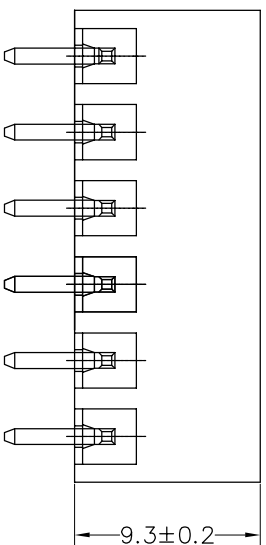

Housing Material(塑件): PA66 (UL94 V-0)
 Contact(端子): Brass, Tin plating(黄铜镀锡)

PITCH RANGE		NOMINAL DIMENSION RANGE	
IN MM	OVER	IN MM	OVER
TO 6	10	TO 30	60
TO 10	24	TO 30	60
±0.10	±0.15	±0.25	±0.30
		±0.30	±0.30
		±0.50	±0.70
		±1.00	±1.00

Ordering Information

JL15EDGVC-XXX XX G X 1

Pitch
 350=3.5Pth
 381=3.81Pth

No.of pins
 2P~24P

Housing Color
 B=Black
 G=Green
 U=Blue
 R=Red
 W=White
 Y=Yellow
 O=Orange
 E=Grey

Packing
 0=Pe bog
 A=Troy
 T=Tube

Recommended P.C.B Layout(Top Side)

OPERATION	DRAW		BEN	17.12.22	SCALE	FIT	PART NO.
	XX	±0.30					
X.XX	±0.20	CHECK			A4	1/1	JL15EDGVC-XXXXXXG1
X:XXX	±0.10	APPROVE					3.50/3.81mm Pitch Male Pluggable Terminal Blocks
Angle	±3°						
DIM	TOL						