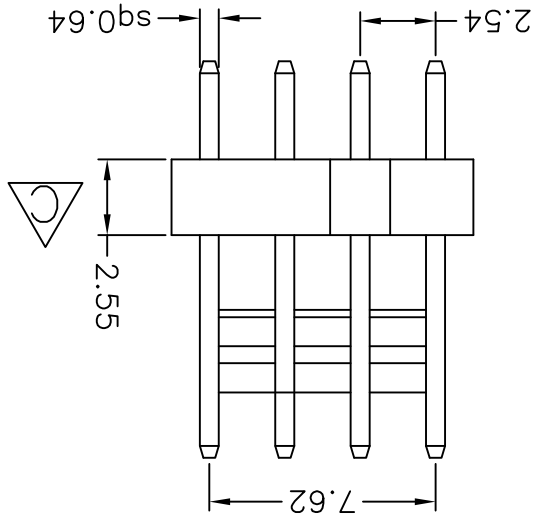

REV.	DESCRIPTION	DATE	ANG.±.3°	TOLERANCE	0 =±.50 .00 =±.30 .000 =±.XXX	SCALE	NONE	SIZE	A4	SHEET	1 OF 1	REV.	C	APP'D	NEW PART NO.	744-81-04TW00	DRAW NO.	744-81-04TW00(C版)
A	RELEASE	2006/11/07	.0000=±.															
B	增加缺口	2011/11/30																
C	增加塑高尺寸2.55	2012/07/19																

OLD PART NO.	TITLE	2.54mm WIRE TO BOARD HEADER	DIP 180° TYPE	PINREX TECHNOLOGY CORP.
--------------	-------	-----------------------------	---------------	-------------------------

Recommended P.C.B Layout

- 1. 8: Green Product
- 2. No. of contacts per row
- 3. G: Gold flash
- S: Selective
- T: Tin plated
- 4. W: Nature Color Insulator
- 5. Pinrex internal code.

744-8 1-04 T W 00  
1 2 3 4 5

MATERIAL  
Contact Pin : Brass

SPECIFICATION

Current Rate : 2.5 AMP  
Dielectric voltage : 250V AC for one minute  
Insulation Resistance : 1000MΩMin.  
Contact Resistance : 20mΩMax