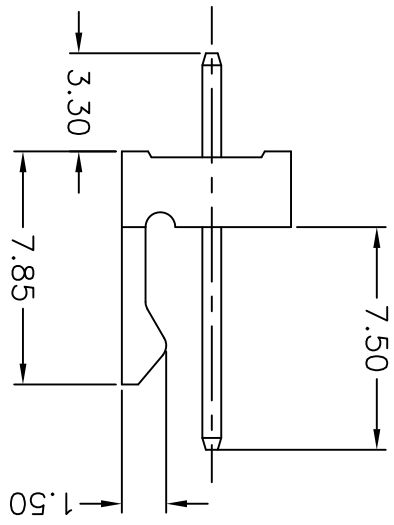

REV.	DESCRIPTION	DATE	ANG.±.3°	TOLERANCE	0 =±.50 .00 =±.30 .000 =±.XXX	SCALE	NONE	SIZE	A4	SHEET	1 OF 1	REV.	C	APP'D	NEW PART NO.	744-81-04TW00	DRAW NO.	744-81-04TW00(C版)
A	RELEASE	2006/11/07	.0000=±.															
B	增加缺口	2011/11/30																
C	增加塑高尺寸2.55	2012/07/19																

OLD PART NO.	TITLE	2.54mm WIRE TO BOARD HEADER	DIP 180° TYPE	PINREX TECHNOLOGY CORP.
--------------	-------	-----------------------------	---------------	-------------------------

Recommended P.C.B Layout

- 1. 8: Green Product
- 2. No. of contacts per row
- 3. G: Gold flash
- S: Selective
- T: Tin plated
- 4. W: Nature Color Insulator
- 5. Pinrex internal code.

744-8 1-04 T W 00  
1 2 3 4 5

MATERIAL  
Contact Pin : Brass

SPECIFICATION

Current Rate : 2.5 AMP  
Dielectric voltage : 250V AC for one minute  
Insulation Resistance : 1000MΩMin.  
Contact Resistance : 20mΩMax