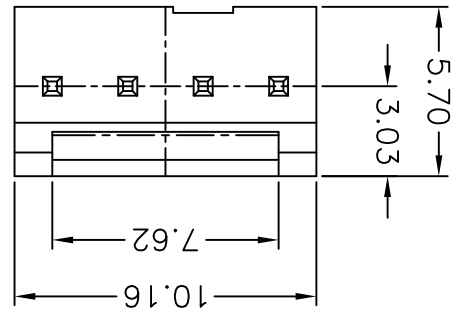

REV.	DESCRIPTION	DATE	ANG.±.3°	TOLERANCE	0 =±.50 .00 =±.30 .000 =±.XXX	SCALE	NONE	SIZE	A4	SHEET	1 OF 1	REV.	C	APP'D	NEW PART NO.	744-81-04TW00	DRAW NO.	744-81-04TW00(C版)
A	RELEASE	2006/11/07	.0000=±.															
B	增加缺口	2011/11/30																
C	增加塑高尺寸2.55	2012/07/19																

OLD PART NO.	TITLE	2.54mm WIRE TO BOARD HEADER	DIP 180° TYPE	PINREX TECHNOLOGY CORP.
--------------	-------	-----------------------------	---------------	-------------------------

Recommended P.C.B Layout

- 1. 8: Green Product
- 2. No. of contacts per row
- 3. G: Gold flash
- S: Selective
- T: Tin plated
- 4. W: Nature Color Insulator
- 5. Pinrex internal code.

744-8 1-04 T W 00  
1 2 3 4 5

MATERIAL  
Contact Pin : Brass