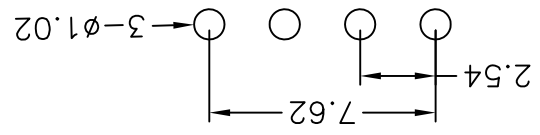

- 1. 8: Green Product
- 2. No. of contacts per row
- 3. G: Gold flash
- S: Selective
- T: Tin plated
- 4. W: Nature Color Insulator
- 5. Pinrex internal code.

744-8 1-04 T W 00  
1 2 3 4 5

MATERIAL  
Contact Pin : Brass