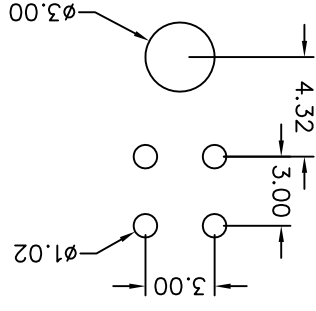

REV.	DESCRIPTION
A	RELEASE
B	增加柱子长度尺寸3.15mm和塑胶材质描述
	DATE
	2013/10/28
	2014/03/06
	ANG.±.3°
	0.000=±.
	0.000 = ±.XXX
	0.00 = ±.20
	0 = ±.30
	TOLERANCE

SCALE	NONE
SIZE	A4
UNITS : mm	
DRAWER	胡雨婷
REV.	B
SHEET	1 OF 1
APP'D	
OLD PART NO.	

TITLE	POWER CONNECTOR MO 3.0mm
NEW PART NO.	733-72-04TB10
HEADER RIGHT ANGLE TYPE	

DRAW NO.	733-72-04TB10(B版)
PINREX TECHNOLOGY CORP.	

Recommended P.C.B Layout

- 1. 5: Normal parts
- 7: Green Product
- 9: Green Product High Temp
- 2: 2: Right angle type
- 3: No. of contacts
- 4: T: Tin plated
- G: Gold flash
- 5: B: Black insulator
- 6: 1: With post
- 7: Pinrex internal code.

733-72-04TB10  
1 0  
2 1  
3 4  
5 6  
7

MATERIAL  
Contacts: Brass  
Insulator: NY6T

SPECIFICATION

Current Rating:1A AC,DC  
Voltage Rating:50V AC,DC  
Contact Resistance:20mΩ Max

Insulation Resistance:100MΩ Min  
Withstanding Voltage:500V AC/minute