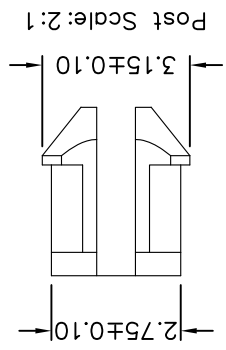

REV.	DESCRIPTION
A	RELEASE
B	增加柱子长度尺寸3.15mm和塑胶材质描述
	DATE
	2013/10/28
	2014/03/06
	ANG.±.3°
	0.000=±.
	0.000 = ±.XXX
	0.00 = ±.20
	0 = ±.30
	TOLERANCE

SCALE	NONE
SIZE	A4
UNITS : mm	
DRAWER	胡雨婷
REV.	B
SHEET	1 OF 1
APP'D	
OLD PART NO.	

TITLE	POWER CONNECTOR MO 3.0mm
NEW PART NO.	733-72-04TB10
HEADER RIGHT ANGLE TYPE	

DRAW NO.	733-72-04TB10(B版)
PINREX TECHNOLOGY CORP.	

Recommended P.C.B Layout

- 1. 5: Normal parts
- 7: Green Product
- 9: Green Product High Temp
- 2: 2: Right angle type
- 3: No. of contacts
- 4: T: Tin plated
- G: Gold flash
- 5: B: Black insulator
- 6: 1: With post
- 7: Pinrex internal code.

733-72-04TB10  
1 0  
2 1  
3 4  
5 6  
7

MATERIAL  
Contacts: Brass  
Insulator: NY6T

SPECIFICATION

Current Rating:1A AC,DC  
Voltage Rating:50V AC,DC  
Contact Resistance:20mΩ Max

Insulation Resistance:100MΩ Min  
Withstanding Voltage:500V AC/minute