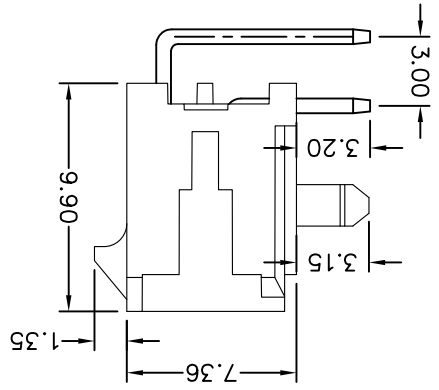

REV.	DESCRIPTION
A	RELEASE
B	增加柱子长度尺寸3.15mm和塑胶材质描述
	DATE
	2013/10/28
	2014/03/06
	ANG.±.3°
	0.000=±.
	0.000 = ±.XXX
	0.00 = ±.20
	0 = ±.30
	TOLERANCE

SCALE	NONE
SIZE	A4
UNITS : mm	
DRAWER	胡雨婷
REV.	B
SHEET	1 OF 1
APP'D	
OLD PART NO.	

TITLE	POWER CONNECTOR MO 3.0mm
NEW PART NO.	733-72-04TB10
HEADER RIGHT ANGLE TYPE	

DRAW NO.	733-72-04TB10(B版)
PINREX TECHNOLOGY CORP.	

Recommended P.C.B Layout

- 1. 5: Normal parts
- 7: Green Product
- 9: Green Product High Temp
- 2: 2: Right angle type
- 3: No. of contacts
- 4: T: Tin plated
- G: Gold flash
- 5: B: Black insulator
- 6: 1: With post
- 7: Pinrex internal code.

733-72-04TB10  
1 0  
2 1  
3 4  
5 6  
7

MATERIAL  
Contacts: Brass  
Insulator: NY6T

SPECIFICATION

Current Rating:1A AC,DC  
Voltage Rating:50V AC,DC  
Contact Resistance:20mΩ Max

Insulation Resistance:100MΩ Min  
Withstanding Voltage:500V AC/minute