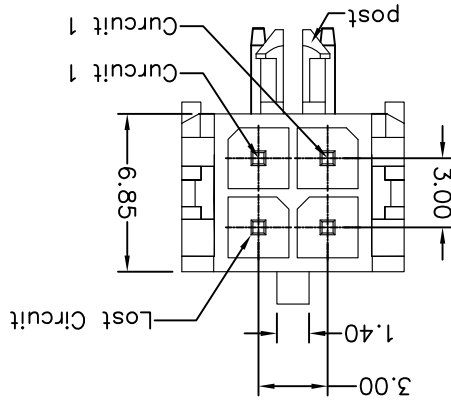

REV.	DESCRIPTION
A	RELEASE
B	增加柱子长度尺寸3.15mm和塑胶材质描述
	DATE
	2013/10/28
	2014/03/06
	ANG.±.3°
	0.000=±.
	0.000 = ±.XXX
	0.00 = ±.20
	0 = ±.30
	TOLERANCE

SCALE	NONE
SIZE	A4
UNITS : mm	
DRAWER	胡雨婷
REV.	B
SHEET	1 OF 1
APP'D	
OLD PART NO.	

TITLE	POWER CONNECTOR MO 3.0mm
NEW PART NO.	733-72-04TB10
HEADER RIGHT ANGLE TYPE	

DRAW NO.	733-72-04TB10(B版)
PINREX TECHNOLOGY CORP.	

Recommended P.C.B Layout

- 1. 5: Normal parts
- 7: Green Product
- 9: Green Product High Temp
- 2: 2: Right angle type
- 3: No. of contacts
- 4: T: Tin plated
- G: Gold flash
- 5: B: Black insulator
- 6: 1: With post
- 7: Pinrex internal code.

733-72-04TB10  
1 0  
2 1  
3 4  
5 6  
7

MATERIAL  
Contacts: Brass  
Insulator: NY6T

SPECIFICATION

Current Rating:1A AC,DC  
Voltage Rating:50V AC,DC  
Contact Resistance:20mΩ Max

Insulation Resistance:100MΩ Min  
Withstanding Voltage:500V AC/minute