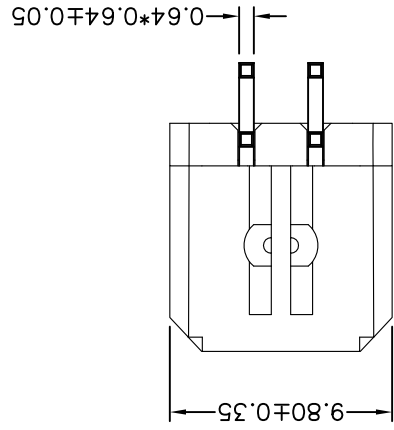

REV.	DESCRIPTION
A	RELEASE
B	增加柱子长度尺寸3.15mm和塑胶材质描述
	DATE
	2013/10/28
	2014/03/06
	ANG.±.3°
	0.000=±.
	0.000 = ±.XXX
	0.00 = ±.20
	0 = ±.30
	TOLERANCE

SCALE	NONE
SIZE	A4
UNITS : mm	
DRAWER	胡雨婷
REV.	B
SHEET	1 OF 1
APP'D	
OLD PART NO.	

TITLE	POWER CONNECTOR MO 3.0mm
NEW PART NO.	733-72-04TB10
HEADER RIGHT ANGLE TYPE	

DRAW NO.	733-72-04TB10(B版)
PINREX TECHNOLOGY CORP.	

Recommended P.C.B Layout

- 1. 5: Normal parts
- 7: Green Product
- 9: Green Product High Temp
- 2: 2: Right angle type
- 3: No. of contacts
- 4: T: Tin plated
- G: Gold flash
- 5: B: Black insulator
- 6: 1: With post
- 7: Pinrex internal code.

733-72-04TB10  
1 0  
2 1  
3 4  
5 6  
7

MATERIAL  
Contacts: Brass  
Insulator: NY6T

SPECIFICATION

Current Rating:1A AC,DC  
Voltage Rating:50V AC,DC  
Contact Resistance:20mΩ Max

Insulation Resistance:100MΩ Min  
Withstanding Voltage:500V AC/minute