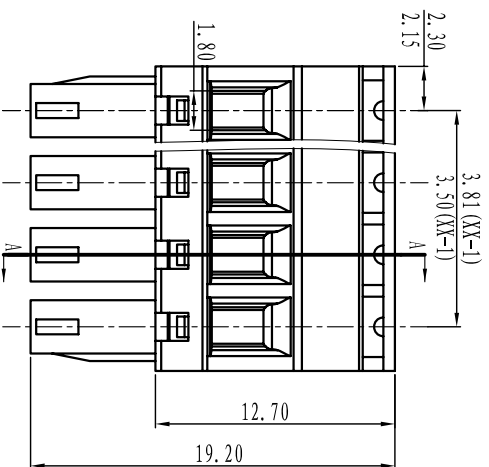

DORABO[®] Cixi Dibo Electronics Co.,LTD

产品规格书
product specification

SECTION A-A

电气性能/Electrical

参考标准/Standard: UL IEC
 额定电压/Rated voltage: 300V 250V
 额定电流/Rated current: 8A 10A
 接触电阻/Contact resistance: 20mΩ
 使用线径/Wire range: 28-16AWG 1.5mm²
 耐电压/Withstanding voltage: AC2000V/1Min
 绝缘电阻/Insulation resistance: 500MΩ/DC500V

机械性能/Mechanical

温度范围/Temp.Range: -40°C~+105°C
 扭矩/Torque: 0.2Nm (1.71lb·in)
 剥线长度/Strip length: 6-7mm

尺寸/Dimensions

间距/Pitch: 3.81mm, 3.50mm
 极数/Poles: 2P-24P

材质及电镀/Material

塑件/Housing: PA66, UL94V-0
 螺丝/Screws: M2, Steel Zinc plated
 方块/Wire guard: Brass, Ni plated
 夹子/Clamp: Phosphor bronze, Ni plated

订购方式: HOW TO ORDER

TOLERANCES EXCEPT AS NOTED

	linear dimension	fillet	chamfer	short angle sid	≡	□	∥	⊥
variable range	to 6 to 30 to 120 to 480	all	to 6 to 10 to 50 to 120	to 10 to 50 to 120	to all to 5 to 30 to 120	to 5 to 30 to 120	to 5 to 30 to 120	to 6 to 30 to 120
tolerance	±0.1 ±0.2 ±0.3 ±0.5 ±0.9	±0.2	±0.5 ±1	1° 30' 20'	0.5 0.025	0.06 0.12	0.12 0.4	

单位/UNITS mm 尺寸/SIZE A4 比例/SCALE

名称/NAME DB2EKA-3.81-XXP

X-ON Electronics

Largest Supplier of Electrical and Electronic Components

Click to view similar products for [Pluggable Terminal Blocks](#) category: