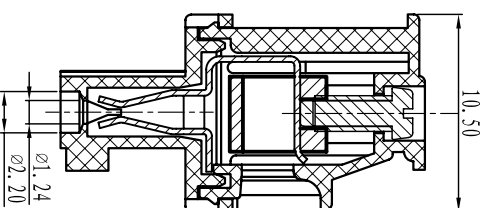

DORABO[®] Cixi Dibo Electronics Co.,LTD

产品规格书
product specification

SECTION A-A

电气性能/Electrical

参考标准/Standard: UL IEC
 额定电压/Rated voltage: 300V 250V
 额定电流/Rated current: 8A 10A
 接触电阻/Contact resistance: 20mΩ
 使用线径/Wire range: 28-16AWG 1.5mm²
 耐电压/Withstanding voltage: AC2000V/1Min
 绝缘电阻/Insulation resistance: 500MΩ/DC500V

机械性能/Mechanical

温度范围/Temp.Range: -40°C~+105°C
 扭矩/Torque: 0.2Nm (1.71lb·in)
 剥线长度/Strip length: 6-7mm

尺寸/Dimensions

间距/Pitch: 3.81mm, 3.50mm
 极数/Poles: 2P-24P

材质及电镀/Material

塑件/Housing: PA66, UL94V-0
 螺丝/Screws: M2, Steel Zinc plated
 方块/Wire guard: Brass, Ni plated
 夹子/Clamp: Phosphor bronze, Ni plated

订购方式: HOW TO ORDER

TOLERANCES EXCEPT AS NOTED

	linear dimension	fillet	chamfer	short angle sid	≡	□	∥	⊥
variable range	to 6 to 30 to 120 to 480	all	to 6 to 10 to 50 to 120	to 10 to 50 to 120	to all to 5 to 30 to 120	to 5 to 30 to 120	to 5 to 30 to 120	to 6 to 30 to 120
tolerance	±0.1 ±0.2 ±0.3 ±0.5 ±0.9	±0.2	±0.5 ±1	1° 30' 20'	0.5 0.025	0.06 0.12	0.12 0.4	

单位/UNITS mm 尺寸/SIZE A4 比例/SCALE

名称/NAME DB2EKA-3.81-XXP

X-ON Electronics

Largest Supplier of Electrical and Electronic Components

Click to view similar products for [Pluggable Terminal Blocks](#) category: