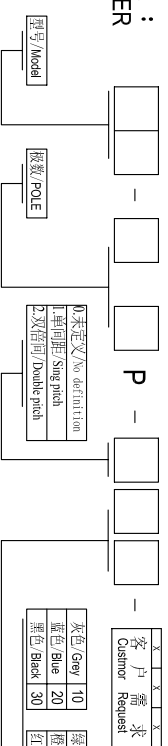

DORABO[®] Cixi Dibo Electronics Co.,LTD

产品规格书
product specification

SECTION A-A

电气性能/Electrical

参考标准/Standard: UL IEC
 额定电压/Rated voltage: 300V 250V
 额定电流/Rated current: 8A 10A
 接触电阻/Contact resistance: 20mΩ
 使用线径/Wire range: 28-16AWG 1.5mm²
 耐电压/Withstanding voltage: AC2000V/1Min
 绝缘电阻/Insulation resistance: 500MΩ/DC500V

机械性能/Mechanical

温度范围/Temp.Range: -40°C+105°C
 扭矩/Torque: 0.2Nm(1.71lb·in)
 剥线长度/Strip length: 6-7mm

尺寸/Dimensions

间距/Pitch: 3.81mm, 3.50mm
 极数/Poles: 2P-24P

材质及电镀/Material

塑件/Housing: PA66, UL94V-0
 螺丝/Screws: M2, Steel Zinc plated
 方块/Wire guard: Brass, Ni plated
 夹子/Clamp: Phosphor bronze, Ni plated

订购方式: HOW TO ORDER

TOLERANCES EXCEPT AS NOTED

	linear dimension	fillet	chamfer	short angle sid	≡	□	∥	⊥
variable range	6 to 30 to 120 to 480	all to 6	6 to 10 to 50 to 120	10 to 50 to 120	all to 5	5 to 30 to 120	5 to 30 to 120	5 to 120
tolerance	±0.1 to ±0.2 to ±0.3 to ±0.5 to ±0.9	±0.2 to ±0.5	±1 to 1°	30' to 20'	10'	0.5 to 0.025 to 0.06 to 0.12 to 0.4		

单位/UNITS mm 尺寸/SIZE A4 比例/SCALE

名称/NAME DB2EKA-3.81-XXP

X-ON Electronics

Largest Supplier of Electrical and Electronic Components

Click to view similar products for [Pluggable Terminal Blocks](#) category: