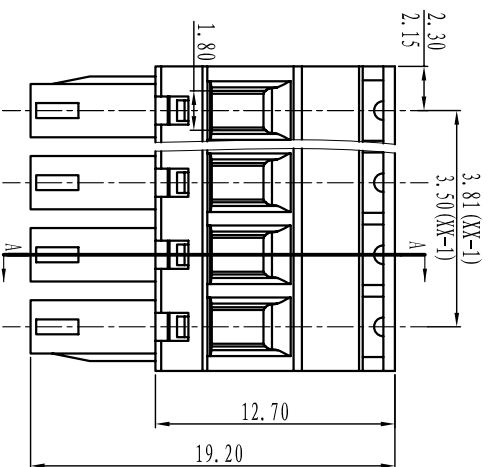

DORABO[®] Cixi Dibo Electronics Co.,LTD

产品规格书
product specification

SECTION A-A

电气性能/Electrical

参考标准/Standard: UL IEC
 额定电压/Rated voltage: 300V 250V
 额定电流/Rated current: 8A 10A
 接触电阻/Contact resistance: 20mΩ
 使用线径/Wire range: 28-16AWG 1.5mm²
 耐电压/Withstanding voltage: AC2000V/1Min
 绝缘电阻/Insulation resistance: 500MΩ/DC500V

机械性能/Mechanical

温度范围/Temp.Range: -40°C+105°C
 扭矩/Torque: 0.2Nm(1.71lb·in)
 剥线长度/Strip length: 6-7mm

尺寸/Dimensions

间距/Pitch: 3.81mm, 3.50mm
 极数/Poles: 2P-24P

材质及电镀/Material

塑件/Housing: PA66, UL94V-0
 螺丝/Screws: M2, Steel Zinc plated
 方块/Wire guard: Brass, Ni plated
 夹子/Clamp: Phosphor bronze, Ni plated

订购方式: HOW TO ORDER

TOLERANCES EXCEPT AS NOTED

	linear dimension	fillet	chamfer	short angle sid	≡	□	∥	⊥
variable range	6 to 30 to 120 to 480	all to 6	6 to 10 to 50 to 120	10 to 50 to 120	all to 5	5 to 30 to 120	5 to 30 to 120	5 to 120
tolerance	±0.1 to ±0.2 to ±0.3 to ±0.5 to ±0.9	±0.2 to ±0.5	±1 to 1°	30' to 20'	10'	0.5 to 0.025 to 0.06 to 0.12 to 0.4		

单位/UNITS mm 尺寸/SIZE A4 比例/SCALE

名称/NAME DB2EKA-3.81-XXP

X-ON Electronics

Largest Supplier of Electrical and Electronic Components

Click to view similar products for [Pluggable Terminal Blocks](#) category: