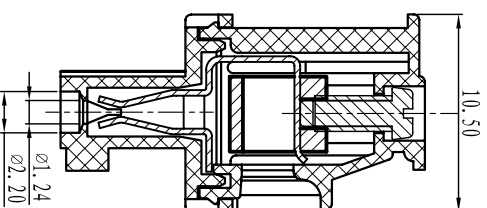

DORABO[®] Cixi Dibo Electronics Co.,LTD

产品规格书
product specification

SECTION A-A

电气性能/Electrical

参考标准/Standard: UL IEC
 额定电压/Rated voltage: 300V 250V
 额定电流/Rated current: 8A 10A
 接触电阻/Contact resistance: 20mΩ
 使用线径/Wire range: 28-16AWG 1.5mm²
 耐电压/Withstanding voltage: AC2000V/1Min
 绝缘电阻/Insulation resistance: 500MΩ/DC500V

机械性能/Mechanical

温度范围/Temp.Range: -40°C+105°C
 扭矩/Torque: 0.2Nm(1.71lb·in)
 剥线长度/Strip length: 6-7mm

尺寸/Dimensions

间距/Pitch: 3.81mm, 3.50mm
 极数/Poles: 2P-24P

材质及电镀/Material

塑件/Housing: PA66, UL94V-0
 螺丝/Screws: M2, Steel Zinc plated
 方块/Wire guard: Brass, Ni plated
 夹子/Clamp: Phosphor bronze, Ni plated

订购方式: HOW TO ORDER

TOLERANCES EXCEPT AS NOTED

	linear dimension	fillet	chamfer	short angle sid	≡	□	∥	⊥
variable range	6 to 30 to 120 to 480	all to 6	6 to 10 to 50 to 120	10 to 50 to 120	all to 5	5 to 30 to 120	5 to 30 to 120	5 to 120
tolerance	±0.1 to ±0.2 to ±0.3 to ±0.5 to ±0.9	±0.2 to ±0.5	±1 to 1°	30' to 20'	10'	0.5 to 0.025 to 0.06 to 0.12 to 0.4		

单位/UNITS mm 尺寸/SIZE A4 比例/SCALE

名称/NAME DB2EKA-3.81-XXP

X-ON Electronics

Largest Supplier of Electrical and Electronic Components

Click to view similar products for [Pluggable Terminal Blocks](#) category: