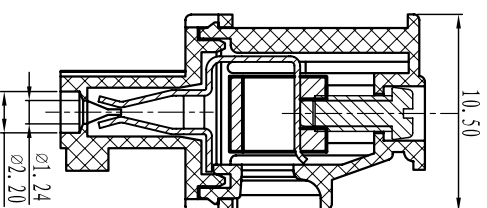

DORABO[®] Cixi Dibo Electronics Co.,LTD

产品规格书
product specification

SECTION A-A

电气性能/Electrical

参考标准/Standard: UL IEC
 额定电压/Rated voltage: 300V 250V
 额定电流/Rated current: 8A 10A
 接触电阻/Contact resistance: 20mΩ
 使用线径/Wire range: 28-16AWG 1.5mm²
 耐电压/Withstanding voltage: AC2000V/1Min
 绝缘电阻/Insulation resistance: 500MΩ/DC500V

机械性能/Mechanical

温度范围/Temp.Range: -40° C~+105° C
 扭矩/Torque: 0.2Nm (1.71lb`in)
 剥线长度/Strip length: 6-7mm

尺寸/Dimensions

间距/Pitch: 3.81mm, 3.50mm
 极数/Poles: 2P-24P

材质及电镀/Material

塑件/Housing: PA66, UL94V-0
 螺丝/Screws: M2, Steel Zinc plated
 方块/Wire guard: Brass, Ni plated
 夹子/Clamp: Phosphor bronze, Ni plated

订购方式: HOW TO ORDER

TOLERANCES EXCEPT AS NOTED

	linear dimension	fillet	chamfer	short angle sid	≡	—	□	//	⊥
variable range	6 to 30 to 120 to 480	all to 6	6 to 10 to 50 to 120	10 to 50 to 120	all to 5	to 30 to 120	to 30 to 120	to 120	
tolerance	±0.1 to ±0.2 to ±0.3 to ±0.5 to ±0.9	±0.2 to ±0.5	±1 to 1°	30' to 20'	10' to 0.5	0.025 to 0.06	0.12 to 0.4		