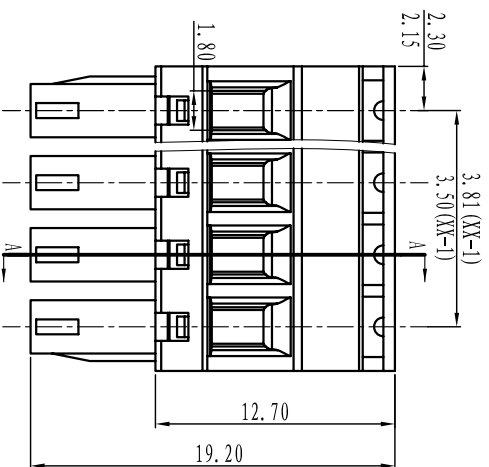

DORABO[®] Cixi Dibo Electronics Co.,LTD

产品规格书
product specification

SECTION A-A

电气性能/Electrical

参考标准/Standard: UL IEC
 额定电压/Rated voltage: 300V 250V
 额定电流/Rated current: 8A 10A
 接触电阻/Contact resistance: 20mΩ
 使用线径/Wire range: 28-16AWG 1.5mm²
 耐电压/Withstanding voltage: AC2000V/1Min
 绝缘电阻/Insulation resistance: 500MΩ/DC500V

机械性能/Mechanical

温度范围/Temp.Range: -40° C~+105° C
 扭矩/Torque: 0.2Nm (1.71lb`in)
 剥线长度/Strip length: 6-7mm

尺寸/Dimensions

间距/Pitch: 3.81mm, 3.50mm
 极数/Poles: 2P-24P

材质及电镀/Material

塑件/Housing: PA66, UL94V-0
 螺丝/Screws: M2, Steel Zinc plated
 方块/Wire guard: Brass, Ni plated
 夹子/Clamp: Phosphor bronze, Ni plated

订购方式: HOW TO ORDER

TOLERANCES EXCEPT AS NOTED

	linear dimension	fillet	chamfer	short angle sid	≡	—	□	//	⊥
variable range	6 to 30 to 120 to 480	all to 6	6 to 10 to 50 to 120	10 to 50 to 120	all to 5	to 30 to 120	to 30 to 120	to 120	
tolerance	±0.1 to ±0.2 to ±0.3 to ±0.5 to ±0.9	±0.2 to ±0.5	±1 to 1°	30' to 20'	10' to 0.5	0.025 to 0.06	0.12 to 0.4		