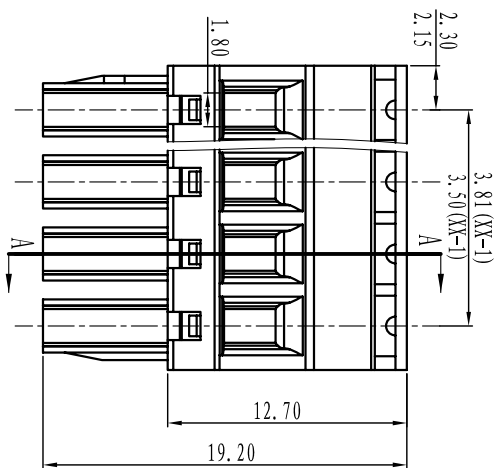

DORABO[®] Cixi Dibo Electronics Co.,LTD

产品规格书
product specification

电气性能/Electrical

参考标准/Standard: UL IEC
 额定电压/Rated voltage: 300V 250V
 额定电流/Rated current: 8A 10A
 接触电阻/Contact resistance: 20m Ω
 使用线径/Wire range: 28-16AWG 1.5mm²
 耐电压/Withstanding voltage: AC2000V/1Min
 绝缘电阻/Insulation resistance: 500M Ω /DC500V

机械性能/Mechanical

温度范围/Temp.Range: -40 $^{\circ}$ C⁺105 $^{\circ}$ C
 扭矩/Torque: 0.2Nm (1.7lb`in)

剥线长度/Strip length: 6-7mm

尺寸/Dimensions

间距/Pitch: 3.81mm, 3.50mm
 极数/Poles: 2p-24p

材质及电镀/Material

塑件/Housing: PA66, UL94V-0
 螺丝/Screws: M2, steel Zinc plated
 方块/Wire guard: Brass, Ni plated
 夹子/Clamp: Phosphor bronze, Ni plated

TOLERANCES EXCEPT AS NOTED

	linear dimension	filllet	chamfer	short angle sid	≡	—	□	//	⊥
variable range	6 to 30 30 to 120 120 to 480	all	6 to 10	10 to 50 50 to 120	all	5 to 30	30 to 120	120 to 120	
tolerance	±0.1 ±0.2 ±0.3 ±0.5 ±0.9	±0.2	±0.5 ±1	1 $^{\circ}$ 30'	0.5 0.025	0.06 0.12	0.12 0.4		

订购方式: HOW TO ORDER

单位/UNITS mm 尺寸/SIZE A4 比例/SCALE

Cixi Dibo Electronics Co.,LTD

第一视角/FIRST ANGLE PROJECTION

名称/NAME DB2EKB-381-XXP

X-ON Electronics

Largest Supplier of Electrical and Electronic Components

Click to view similar products for [Pluggable Terminal Blocks](#) category: