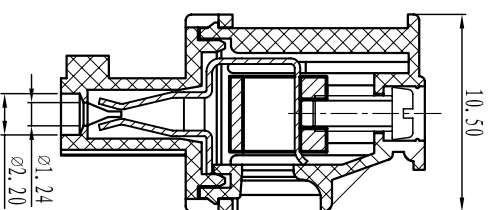

DORABO[®] Cixi Dibo Electronics Co.,LTD

产品规格书
product specification

电气性能/Electrical

参考标准/Standard: UL IEC
 额定电压/Rated voltage: 300V 250V
 额定电流/Rated current: 8A 10A
 接触电阻/Contact resistance: 20m Ω
 使用线径/Wire range: 28-16AWG 1.5mm²
 耐电压/Withstanding voltage: AC2000V/1Min
 绝缘电阻/Insulation resistance: 500M Ω /DC500V

机械性能/Mechanical

温度范围/Temp.Range: -40 $^{\circ}$ C⁺105 $^{\circ}$ C
 扭矩/Torque: 0.2Nm (1.7lb`in)

剥线长度/Strip length: 6-7mm

尺寸/Dimensions

间距/Pitch: 3.81mm, 3.50mm
 极数/Poles: 2p-24p

材质及电镀/Material

塑件/Housing: PA66, UL94V-0
 螺丝/Screws: M2, steel Zinc plated
 方块/Wire guard: Brass, Ni plated
 夹子/Clamp: Phosphor bronze, Ni plated

TOLERANCES EXCEPT AS NOTED

	linear dimension	filllet	chamfer	short angle sid	≡	—	□	//	⊥
variable range	6 to 30 30 to 120 120 to 480	all	6 to 10	10 to 50 50 to 120	all	5 to 30	30 to 120	120 to 120	
tolerance	±0.1 ±0.2 ±0.3 ±0.5 ±0.9	±0.2	±0.5 ±1	1 $^{\circ}$ 30'	0.5 0.025	0.06 0.12	0.12 0.4		

订购方式: HOW TO ORDER

单位/UNITS mm 尺寸/SIZE A4 比例/SCALE

Cixi Dibo Electronics Co.,LTD

第一视角/FIRST ANGLE PROJECTION

名称/NAME DB2EKB-381-XXP

X-ON Electronics

Largest Supplier of Electrical and Electronic Components

Click to view similar products for [Pluggable Terminal Blocks](#) category: