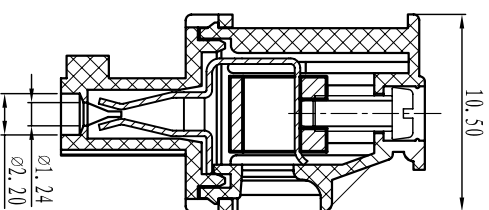

DORABO[®] Cixi Dibo Electronics Co.,LTD

产品规格书
product specification

电气性能/Electrical

参考标准/Standard: UL IEC
 额定电压/Rated voltage: 300V 250V
 额定电流/Rated current: 8A 10A
 接触电阻/Contact resistance: 20mΩ
 使用线径/Wire range: 28-16AWG 1.5mm²
 耐电压/Withstanding voltage: AC2000V/1Min
 绝缘电阻/Insulation resistance: 500MΩ/DC500V

机械性能/Mechanical

温度范围/Temp.Range: -40° C~+105° C
 扭矩/Torque: 0.2Nm (1.71b`in)
 剥线长度/Strip length: 6-7mm

尺寸/Dimensions

间距/Pitch: 3.81mm, 3.50mm
 极数/Poles: 2P-24P

材料及电镀/Material

塑件/Housing: PA66, UL94V-0
 螺丝/Screws: M2, steel Zinc plated
 方块/Wire guard: Brass, Ni plated
 夹子/Clamp: Phosphor bronze, Ni plated

TOLERANCES EXCEPT AS NOTED

	linear dimension	filllet	chamfer	short angle sid	≡	—	□	//	⊥
variable range	6 to 30 30 to 120 120 to 480	all	6 to 10	10 to 50 50 to 120	all	5 to 30	30 to 120	120 to 120	
tolerance	±0.1 ±0.2 ±0.3 ±0.5 ±0.9	±0.2	±0.5 ±1	1° 30°	10°	0.5 0.025 0.06 0.12 0.4			