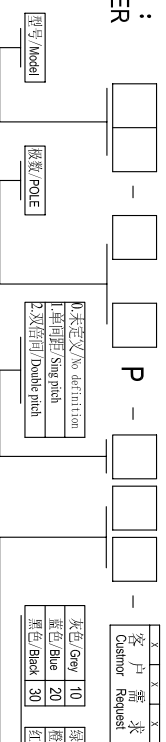

DORABO[®] Cixi Dibo Electronics Co.,LTD

产品规格书
product specification

电气性能/Electrical

参考标准/Standard: UL IEC
 额定电压/Rated voltage: 300V 250V
 额定电流/Rated current: 8A 10A
 接触电阻/Contact resistance: 20mΩ
 使用线径/Wire range: 28-16AWG 1.5mm²
 耐电压/Withstanding voltage: AC2000V/1Min
 绝缘电阻/Insulation resistance: 500MΩ/DC500V

机械性能/Mechanical

温度范围/Temp.Range: -40° C~+105° C
 扭矩/Torque: 0.2Nm (1.71b`in)
 剥线长度/Strip length: 6-7mm

尺寸/Dimensions

间距/Pitch: 3.81mm, 3.50mm
 极数/Poles: 2P-24P

材料及电镀/Material

塑件/Housing: PA66, UL94V-0
 螺丝/Screws: M2, steel Zinc plated
 方块/Wire guard: Brass, Ni plated
 夹子/Clamp: Phosphor bronze, Ni plated

TOLERANCES EXCEPT AS NOTED

	linear dimension	filllet	chamfer	short angle sid	≡	—	□	//	⊥
variable range	6 to 30 30 to 120 120 to 480	all	6 to 10	10 to 50 50 to 120	all	5 to 30	30 to 120	120 to 120	
tolerance	±0.1 ±0.2 ±0.3 ±0.5 ±0.9	±0.2	±0.5 ±1	1° 30°	10°	0.5 0.025 0.06 0.12 0.4			

订购方式: HOW TO ORDER

灰色/Grey	10	绿色/Green	40	透明/Transparent	70
蓝色/Blue	20	橙色/Orange	50	黄色/Yellow	80
黑色/Black	30	红色/Red	60	白色/White	90

第一视角/FIRST ANGLE PROJECTION

Cixi Dibo Electronics Co.,LTD

名称/NAME DB2EKB-381-XXP