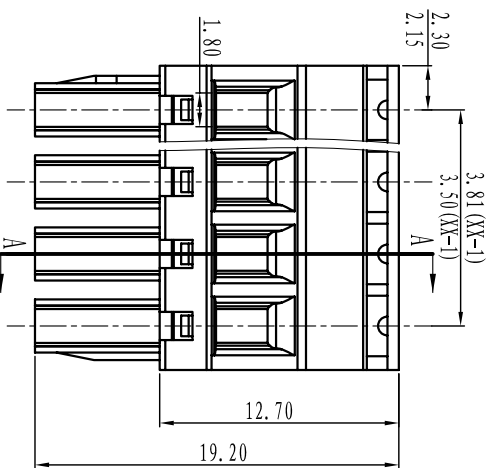

DORABO[®] Cixi Dibo Electronics Co.,LTD

产品规格书
product specification

电气性能/Electrical

参考标准/Standard: UL IEC
 额定电压/Rated voltage: 300V 250V
 额定电流/Rated current: 8A 10A
 接触电阻/Contact resistance: 20mΩ
 使用线径/Wire range: 28-16AWG 1.5mm²
 耐电压/Withstanding voltage: AC2000V/1Min
 绝缘电阻/Insulation resistance: 500MΩ/DC500V

机械性能/Mechanical

温度范围/Temp.Range: -40° C~+105° C
 扭矩/Torque: 0.2Nm (1.71b`in)
 剥线长度/Strip length: 6-7mm

尺寸/Dimensions

间距/Pitch: 3.81mm, 3.50mm
 极数/Poles: 2P-24P

材料及电镀/Material

塑件/Housing: PA66, UL94V-0
 螺丝/Screws: M2, steel Zinc plated
 方块/Wire guard: Brass, Ni plated
 夹子/Clamp: Phosphor bronze, Ni plated

TOLERANCES EXCEPT AS NOTED

	linear dimension	filllet	chamfer	short angle sid	≡	—	□	//	⊥
variable range	6 to 30 30 to 120 120 to 480	all	6 to 10	10 to 50 50 to 120	all	5 to 30	30 to 120	120 to 120	
tolerance	±0.1 ±0.2 ±0.3 ±0.5 ±0.9	±0.2	±0.5 ±1	1° 30°	10°	0.5 0.025 0.06 0.12 0.4			