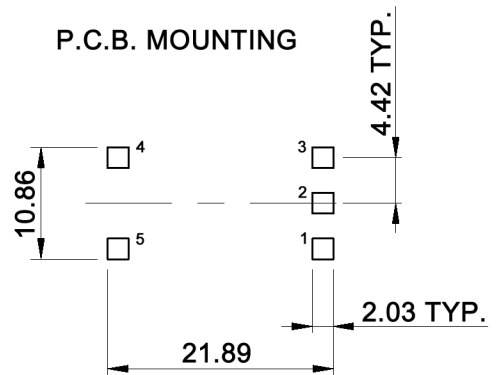

SWITCH FUNCTION

Model No.	POS. 1	POS. 2
MPLS 12	ON	ON
Term. Conn.	3-4	2-3
LED	5 1	

P.C.B. MOUNTING

x	Switch function	y	LED color
D	on - on	w	white
F	on - mom	y	yellow
		r	red
		g	green
		b	blue
		ag	amber / green
		rg	red / green

Tolerances: 0.00: ±0.13mm 0.0: ±0.40mm		Date	Name
		12/08	dr
LED colors	08/11	dr	
Soldering conditions	09/10	dr	
LED color	06/09	dr	
Modifications	Date	Name	

MPLS 12 xy

knitter-switch

30 16 81

Page

1/2

Specifications:

Contact rating: min. 20mV, max. 50V DC
Switching current: min. 0.01mA, max. 250mA
Switching power: max. 3.5VA
Contact resistance: 50mOhm max. at 2-4V DC, 100mA
Insulation resistance: 1 000MOhm min.
Dielectric strength: 250V RMS
Operating temperature: -30°C to +85°C
Mechanical life: 30 000 make-and-break cycles
Operating force: 250 +/-100gf
Material: Case / actuator: glass filled LCP (UL94V-0)
 Housing: stainless steel
 Contact / terminal: copper alloy, silver plated with gold flash

Soldering conditions:

LED CHARACTERISTICS:

Lens Appearance	Color	Electro-optical Data(AT 20mA)				Peak wavelength	Viewing Angle 2θ 1/2 (deg)	
		Vf (V)		Iv (mcd)				
		Typ.	Max.	Min..	Typ.			
Water Clear	White	3.3	3.8	4900	10000	—	30°	
	Red	2.35	2.8	1	3	630	50°	
	Yellow	2.1	2.6	20	35	588	65°	
	Green	2.2	2.6	50	60	570	60°	
	Blue	3.5	3.8	210	550	470	75°	
	Amber (Green)	A	2.1	2.5	19	28	588	55°
		G	2.2	2.6	9	19	570	50°
	Red (Green)	R	2.35	2.8	—	1	630	
G		2.2	2.6	6	13	570		