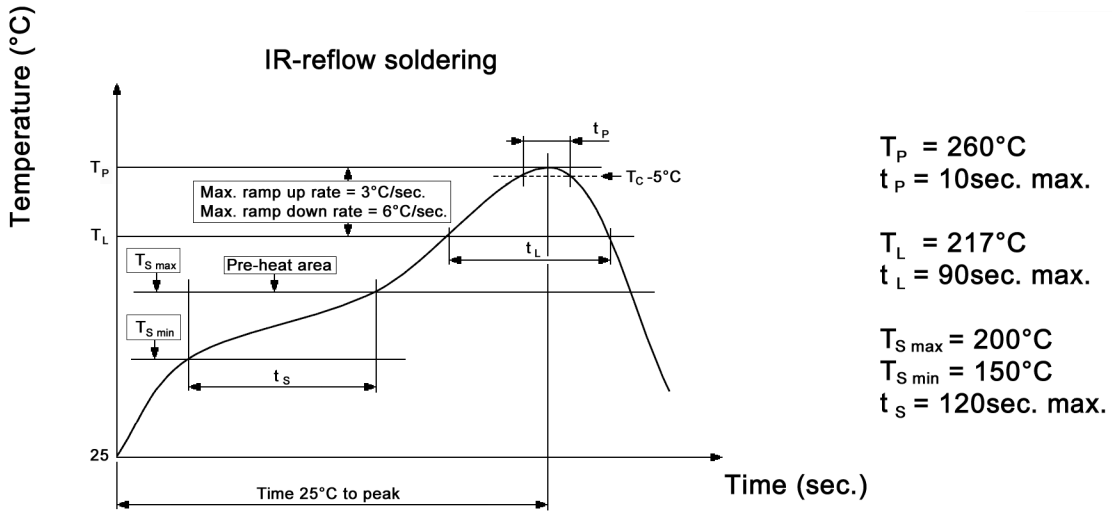

Contact rating: min. 20mV, max. 50V DC
Switching current: min. 0.01mA, max. 250mA
Switching power: max. 3.5VA
Contact resistance: 50mOhm max. at 2-4V DC, 100mA
Insulation resistance: 1 000MOhm min.
Dielectric strength: 250V RMS
Operating temperature: -30°C to +85°C
Mechanical life: 30 000 make-and-break cycles
Operating force: 250 +/-100gf
Material: Case / actuator: glass filled LCP (UL94V-0)
 Housing: stainless steel
 Contact / terminal: copper alloy, silver plated with gold flash

Soldering conditions:

LED CHARACTERISTICS:

Lens Appearance	Color	Electro-optical Data(AT 20mA)				Peak wavelength	Viewing Angle 2θ 1/2 (deg)	
		Vf (V)		Iv (mcd)				
		Typ.	Max.	Min..	Typ.			
Water Clear	White	3.3	3.8	4900	10000	—	30°	
	Red	2.35	2.8	1	3	630	50°	
	Yellow	2.1	2.6	20	35	588	65°	
	Green	2.2	2.6	50	60	570	60°	
	Blue	3.5	3.8	210	550	470	75°	
	Amber (Green)	A	2.1	2.5	19	28	588	55°
		G	2.2	2.6	9	19	570	50°
	Red (Green)	R	2.35	2.8	—	1	630	
G		2.2	2.6	6	13	570		