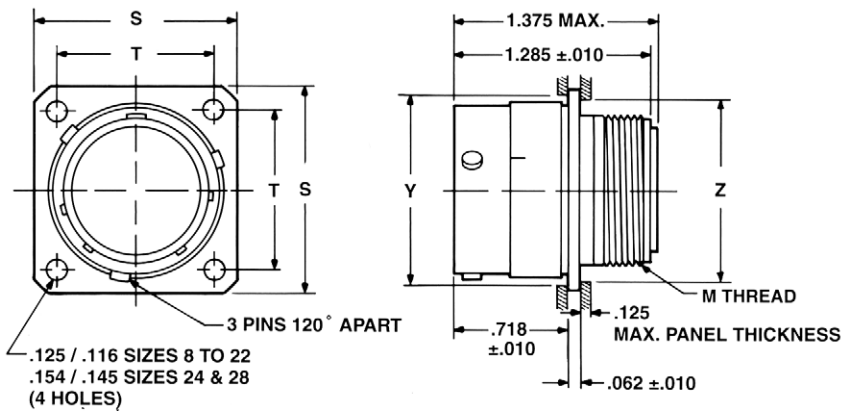

ALUMINUM
Pyle ZZW-AC-17XX* Series
MS24264RXXBXX*
Military Class R

* To complete order number, see how to order, page 7.

Shell Size	Cable Support Thread M		Aluminum Connector Weight (lbs.) max including Contacts		Flange Width S ±.005	Mounting Hole Centers T ±.005	Back Mount Min. Hole Y	Front Mount Min. Hole Z
	Steel NS-2A	Alum. UNEF-2A Modified	Pin Insert	Socket Insert				
08**	NA	.437-28	.025	.026	.812	.594	.606	.443
10	.563-36	.562-24	.042	.044	.937	.719	.748	.572
12	.733-36	.750-20	.061	.062	1.031	.812	.913	.760
14	.803-36	.812-20	.072	.074	1.125	.906	.980	.822
16	.930-36	.937-20	.087	.090	1.250	.969	1.107	.948
18	1.036-36	1.062-18	.110	.112	1.343	1.062	1.209	1.072
20	1.161-36	1.187-18	.130	.134	1.437	1.156	1.325	1.197
22	1.286-36	1.312-18	.152	.159	1.562	1.250	1.452	1.322
24**	NA	1.437-18	.181	.188	1.703	1.375	1.577	1.447
28	NA	NA	NA	NA	NA	NA	NA	NA

NA designates not available. ** Not available in Stainless Steel.
All dimensions for reference only.