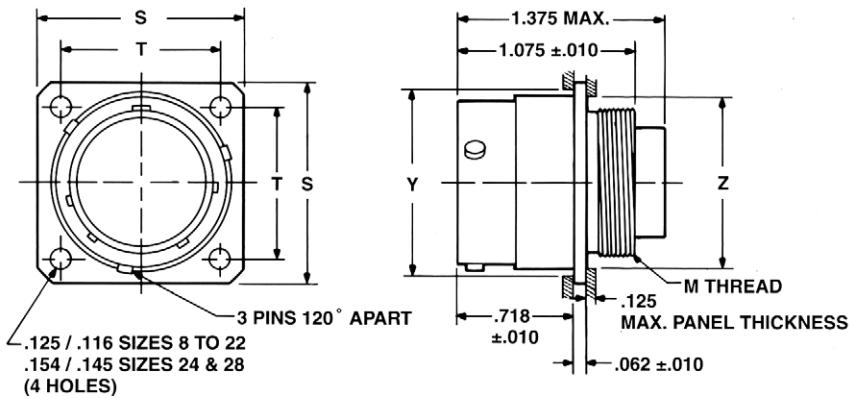

Flange Mounted Receptacle

aluminum/stainless steel

bayonet coupling

STAINLESS STEEL
Pyle ZZW-RC-17XX* Series
MS24264EXXBXX*
Military Class E