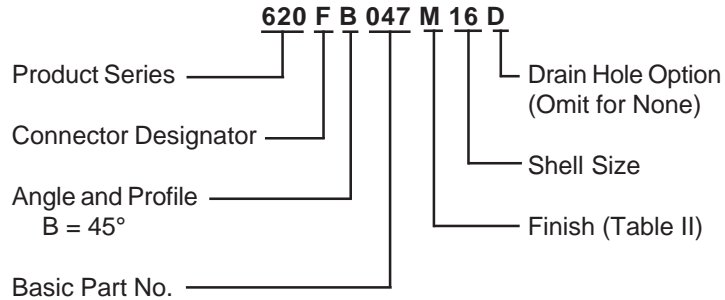

**CONNECTOR  
DESIGNATOR  
A-F-H-L-S  
ROTATABLE  
COUPLING**

**TABLE III: CABLE ENTRY**

Shell Size	E Max	F Max	Cable Entry	
			Closed	Open
08/09	1.450 (36.8)	.772 (19.6)	.125 (3.2)	.204 (5.2)
10/11	1.510 (38.4)	.810 (20.6)	.187 (4.7)	.286 (7.3)
12/13	1.610 (40.9)	.870 (22.1)	.291 (7.4)	.416 (10.6)
14/15	1.640 (41.7)	.930 (23.6)	.351 (8.9)	.476 (12.1)
16/17	1.760 (44.7)	.990 (25.1)	.501 (12.7)	.626 (15.9)
18/19	1.900 (48.3)	1.110 (28.2)	.518 (13.2)	.706 (17.9)
20/21	1.940 (49.3)	1.170 (29.7)	.581 (14.8)	.831 (21.1)
22/23	1.970 (50.0)	1.240 (31.5)	.644 (16.4)	.956 (24.3)
24/25	2.020 (51.3)	1.300 (33.0)	.706 (17.9)	1.081 (27.5)

See inside back cover  
fold-out or pages 13 and  
14 for Tables I and II.

1. Cable Entry is defined as the accommodation entry for the wire bundle or cable. Dimensions are not intended for inspection criteria.
2. Metric dimensions (mm) are indicated in parentheses.