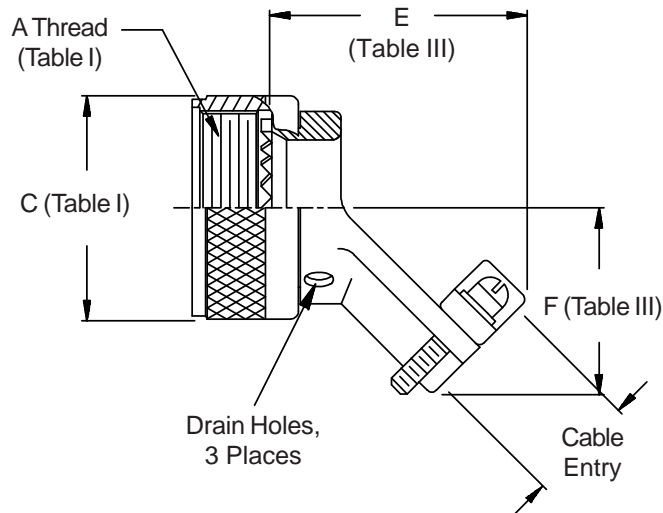

**CONNECTOR  
DESIGNATOR  
A-F-H-L-S  
ROTATABLE  
COUPLING**

**TABLE III: CABLE ENTRY**

Shell Size	E Max	F Max	Cable Entry	
			Closed	Open
08/09	1.450 (36.8)	.772 (19.6)	.125 (3.2)	.204 (5.2)
10/11	1.510 (38.4)	.810 (20.6)	.187 (4.7)	.286 (7.3)
12/13	1.610 (40.9)	.870 (22.1)	.291 (7.4)	.416 (10.6)
14/15	1.640 (41.7)	.930 (23.6)	.351 (8.9)	.476 (12.1)
16/17	1.760 (44.7)	.990 (25.1)	.501 (12.7)	.626 (15.9)
18/19	1.900 (48.3)	1.110 (28.2)	.518 (13.2)	.706 (17.9)
20/21	1.940 (49.3)	1.170 (29.7)	.581 (14.8)	.831 (21.1)
22/23	1.970 (50.0)	1.240 (31.5)	.644 (16.4)	.956 (24.3)
24/25	2.020 (51.3)	1.300 (33.0)	.706 (17.9)	1.081 (27.5)

See inside back cover  
fold-out or pages 13 and  
14 for Tables I and II.

1. Cable Entry is defined as the accommodation entry for the wire bundle or cable. Dimensions are not intended for inspection criteria.
2. Metric dimensions (mm) are indicated in parentheses.