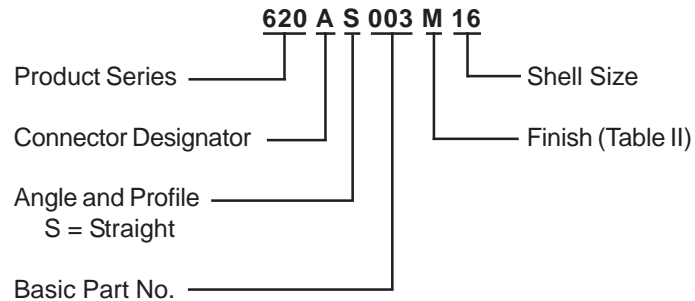

**CONNECTOR
DESIGNATOR
A-F-L-H-S
ROTATABLE
COUPLING**

TABLE III: CABLE ENTRY

Shell Size		E Max	F Nom	H Cable Entry			
A,F,L	H			Closed		Open	
08	09	.625 (15.9)	.750 (19.1)	.055 (1.4)	.125 (3.2)		
10	11	.656 (16.7)	.750 (19.1)	.055 (1.4)	.188 (4.8)		
12	13	.718 (18.2)	.937 (23.8)	.095 (2.4)	.250 (6.4)		
14	15	.968 (24.6)	1.015 (25.8)	.219 (5.6)	.375 (9.5)		
16	17	1.105 (28.1)	1.125 (28.6)	.219 (5.6)	.500 (12.7)		
18	19	1.105 (28.1)	1.188 (30.2)	.345 (8.8)	.625 (15.9)		
20	21	1.105 (28.1)	1.312 (33.3)	.469 (11.9)	.750 (19.1)		
22	23	1.105 (28.1)	1.437 (36.5)	.594 (15.1)	.875 (22.2)		
24	25	1.105 (28.1)	1.562 (39.7)	.594 (15.1)	1.000 (25.4)		
28		1.105 (28.1)	1.812 (46.0)	.859 (21.8)	1.250 (31.8)		

1. Cable Entry is defined as the accommodation entry for the wire bundle or cable. Dimensions are not intended for inspection criteria.
2. Metric dimensions (mm) are indicated in parentheses.

X-ON Electronics