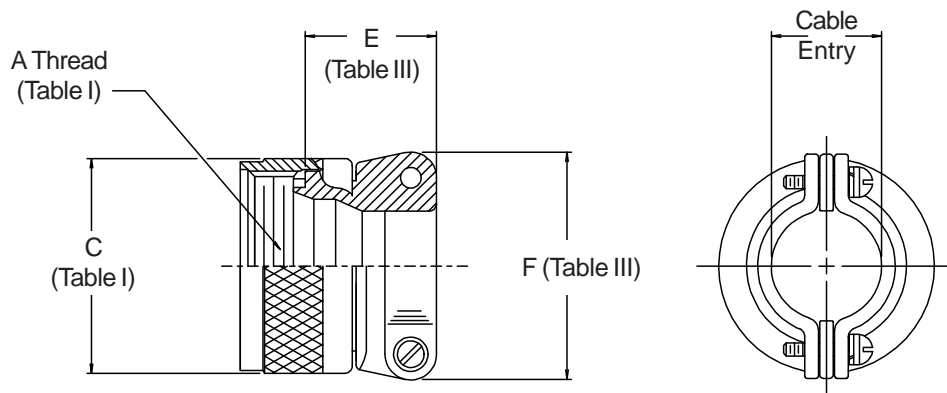

**CONNECTOR
DESIGNATOR
A-F-L-H-S
ROTATABLE
COUPLING**

TABLE III: CABLE ENTRY

Shell Size		E Max	F Nom	H Cable Entry			
A,F,L	H			Closed		Open	
08	09	.625 (15.9)	.750 (19.1)	.055 (1.4)	.125 (3.2)		
10	11	.656 (16.7)	.750 (19.1)	.055 (1.4)	.188 (4.8)		
12	13	.718 (18.2)	.937 (23.8)	.095 (2.4)	.250 (6.4)		
14	15	.968 (24.6)	1.015 (25.8)	.219 (5.6)	.375 (9.5)		
16	17	1.105 (28.1)	1.125 (28.6)	.219 (5.6)	.500 (12.7)		
18	19	1.105 (28.1)	1.188 (30.2)	.345 (8.8)	.625 (15.9)		
20	21	1.105 (28.1)	1.312 (33.3)	.469 (11.9)	.750 (19.1)		
22	23	1.105 (28.1)	1.437 (36.5)	.594 (15.1)	.875 (22.2)		
24	25	1.105 (28.1)	1.562 (39.7)	.594 (15.1)	1.000 (25.4)		
28		1.105 (28.1)	1.812 (46.0)	.859 (21.8)	1.250 (31.8)		

1. Cable Entry is defined as the accommodation entry for the wire bundle or cable. Dimensions are not intended for inspection criteria.
2. Metric dimensions (mm) are indicated in parentheses.

X-ON Electronics