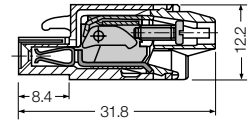

## Socket blocks BLT 5.08B

Technical Data		VDE	UL	CSA
Rated voltage	V	250*	300	300
Rated current	A	12	10	10
Clamping range max.	mm <sup>2</sup> /AWG	2.5	12	12

\*Overvoltage category III / Pollution severity 3