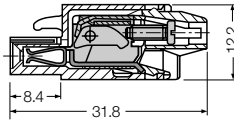

## Socket blocks BLT 5.08B

Technical Data		VDE	UL	CSA
Rated voltage	V	250*	300	300
Rated current	A	12	10	10
Clamping range max.	mm <sup>2</sup> /AWG	2.5	12	12

\*Overvoltage category III / Pollution severity 3