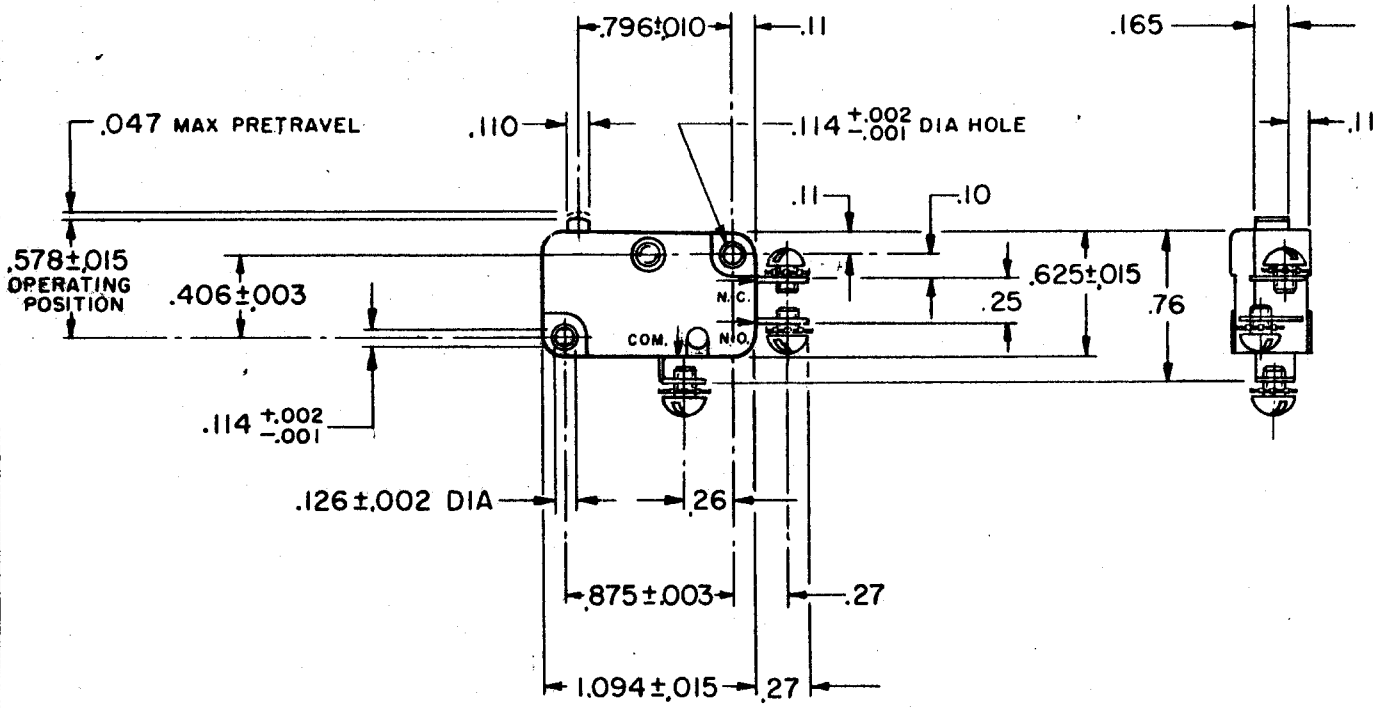

CHECK

6, DEC '62

BRJ

CHECK

6, DEC '62

BRJ

CHECK

- NOTES
- 1 - MARK "MS-25253-1" AND SOURCE CODE "91929" ON SWITCH AND LABEL OF PACKING BOX
 - 2 - MARK SWITCH WITH CATALOG LISTING AND DATE CODE