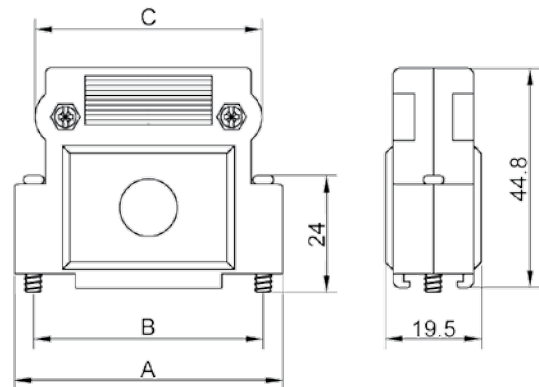

**D-Sub Plastic Hood, Flat Cable only, Top Entry**

**TECHNICAL SPECIFICATIONS**

Material: ABS Plastic, UL 94 V-0, Grey  
 ABS Plastic, UL 94 V-0, Metalized

Operating Temperature: -25°C to +85°C

Cable Entry: Top / Flat Cable only

Jackscrews: UNC 4-40

**Features:**

- Available in 9-15-25-37
- Suitable for IDC Sub-D connector
- Integrated Strain relief

Size DFCK	Dim A	Dim B	Dim C
9-way	33,2	25,0	24,6
15-way	41,0	33,3	32,7
25-way	54,8	47,0	47,6
37-way	71,3	63,5	62,8

**Ordering information:**

Size:	P/N - Kitted:	Product Code - GREY:
9-way	1520-0101-01	DFCK09-P-K
15-way	1520-0101-02	DFCK15-P-K
25-way	1520-0101-03	DFCK25-P-K
37-way	1520-0101-04	DFCK37-P-K

Size:	P/N - BULK:	Product Code - METALIZED:
9-way	1520-0105-01	DFCK09-M-K
15-way	1520-0105-02	DFCK15-M-K
25-way	1520-0105-03	DFCK25-M-K
37-way	1520-0105-04	DFCK37-M-K