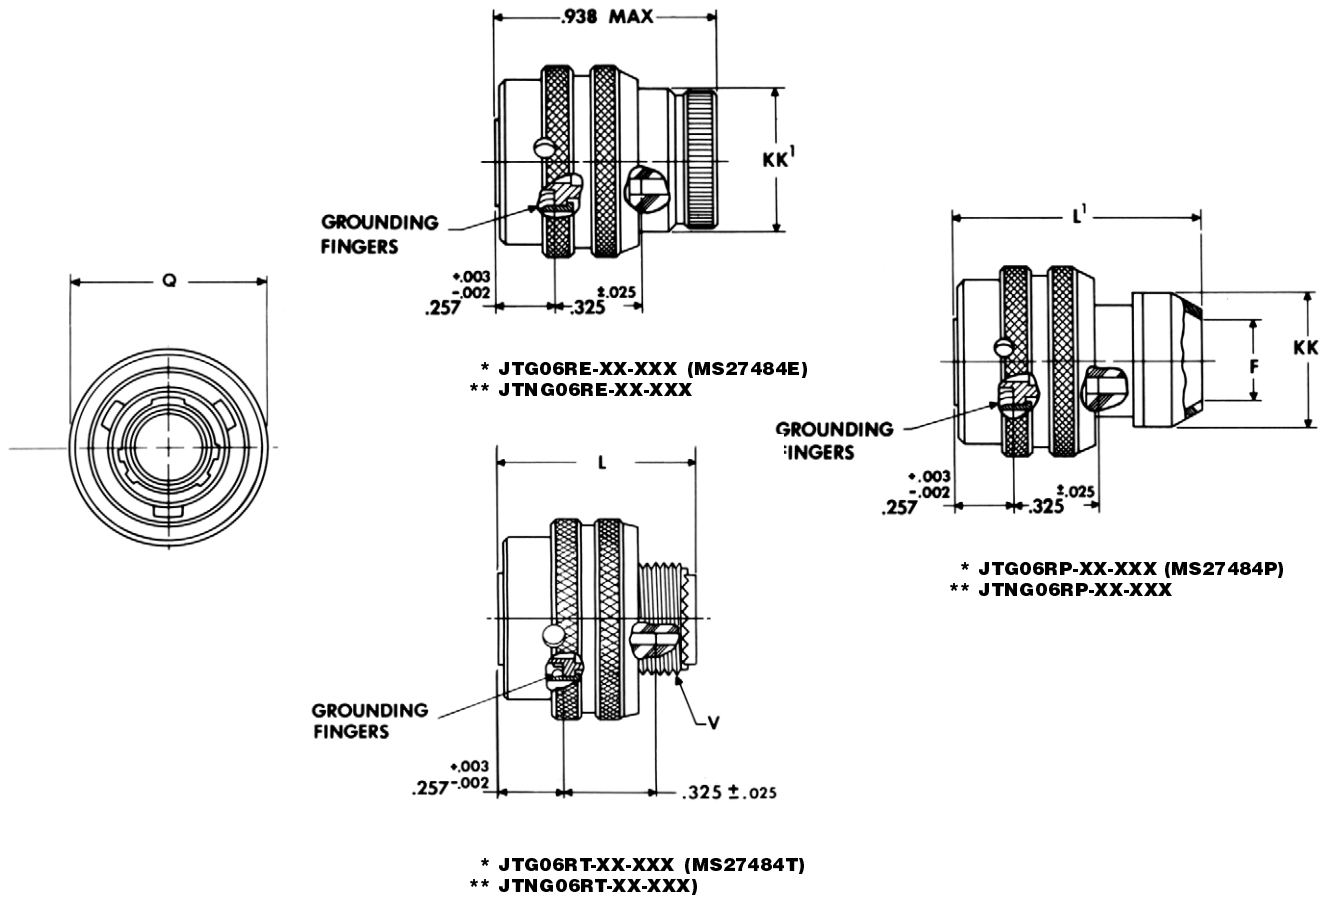

JTG06R (MS27484) — crimp straight plug (with grounding fingers)

* To complete order number see page 49.
 ** Clear iridite finish (gold color), N₂O₄ resistant; to complete order number see page 49.

Shell Size	F Dia.	L Max.	L ¹ Max.	Q Dia. Max.	V Thread Modified		KK Dia. Max.	KK ¹ Dia. Max.
					Class 2A UNEF	Modified Major Dia.		
8	.444	.891	1.000	.734	.4375-28	.421 – .417	.625	.578
10	.558	.891	1.000	.844	.5625-24	.542 – .538	.750	.703
12	.683	.891	1.000	1.016	.6875-24	.667 – .663	.875	.828
14	.808	.891	1.000	1.141	.8125-20	.791 – .787	1.000	.953
16	.909	.891	1.000	1.265	.9375-20	.916 – .912	1.125	1.078
18	1.034	.891	1.000	1.391	1.0625-18	1.034 – 1.030	1.250	1.203
20	1.159	.891	1.000	1.500	1.1875-18	1.158 – 1.154	1.375	1.328
22	1.284	.891	1.000	1.625	1.3125-18	1.283 – 1.279	1.500	1.453
24	1.409	.891	1.062	1.750	1.4375-18	1.408 – 1.404	1.625	1.578

All dimensions for reference only.

X-ON Electronics

Largest Supplier of Electrical and Electronic Components

Click to view similar products for [Circular MIL Spec Connector](#) category:

Click to view products by [Amphenol](#) manufacturer: