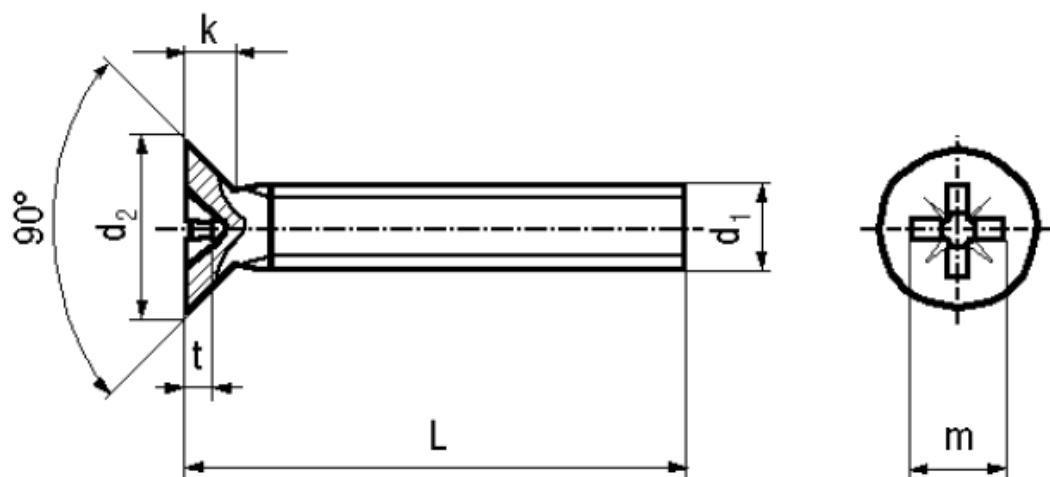

BN 3333

Cross recessed flat countersunk
head screws
Pozidriv Z

DIN 965 A
~ISO 7046
~UNI 7688

Material	Steel	Quality	4.8
Surface	zinc plated blue	Tensile strength	400 N/mm²

Article No. - 1536850

d ₁	M2
L	10
d ₂ max.	3,8
k max.	1,2
Pozidriv	1
m~	2,2
t min.	0,92
t max.	1,17

DIN 965 A: Standard withdrawn

DIN 965 A Phillips cross recess (Type H) see BN 388, BN 8167.

All lengths fully threaded.

X-ON Electronics

Largest Supplier of Electrical and Electronic Components

Click to view similar products for [Screws & Fasteners](#) category: