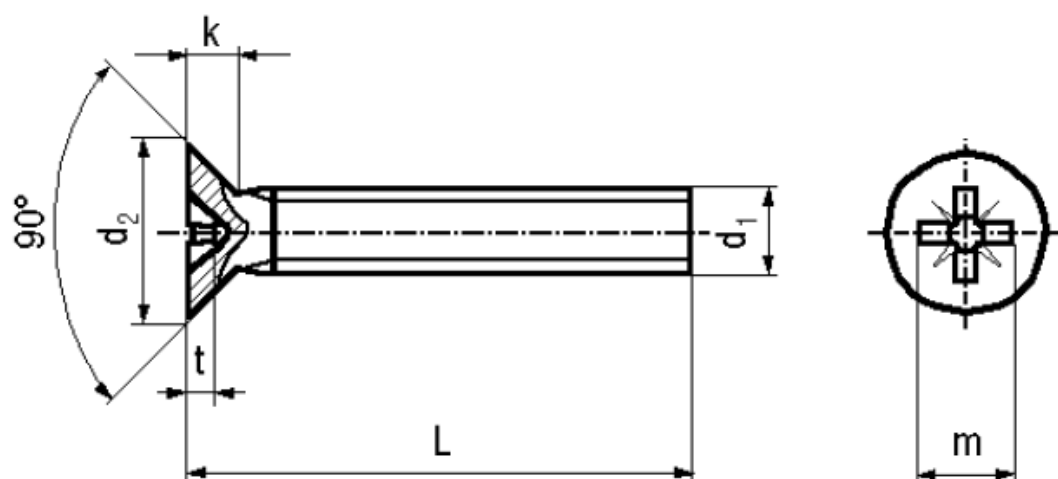

BN 3333

Cross recessed flat countersunk
head screws
Pozidriv Z

DIN 965 A
~ISO 7046
~UNI 7688

Material	Steel	Quality	4.8
Surface	zinc plated blue	Tensile strength	400 N/mm ²

Article No. - 1536915

d ₁	M2,5
L	12
d ₂ max.	4,7
k max.	1,5
Pozidriv	1
m~	2,5
t min.	1,22
t max.	1,47

DIN 965 A: Standard withdrawn
DIN 965 A Phillips cross recess (Type H) see BN 388, BN 8167.
All lengths fully threaded.

X-ON Electronics

Largest Supplier of Electrical and Electronic Components

Click to view similar products for [Screws & Fasteners](#) category: