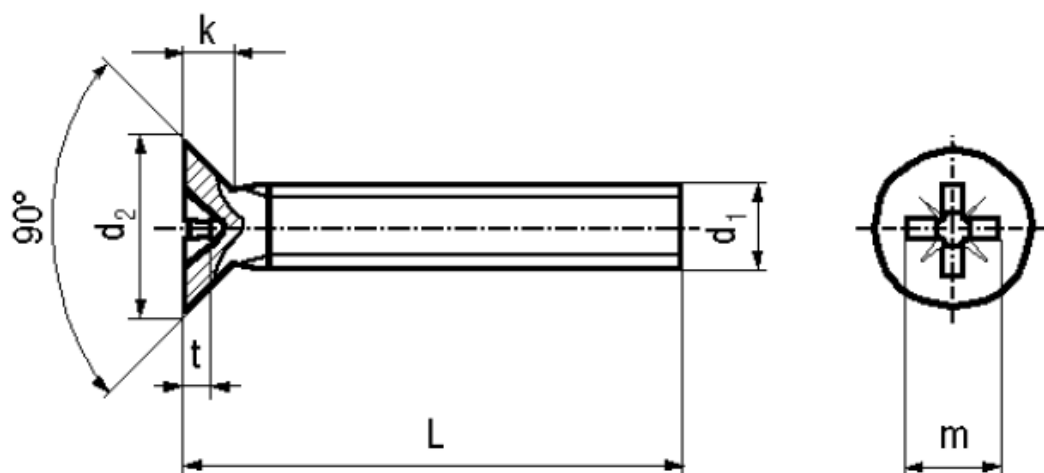

BN 3333

Cross recessed flat countersunk
head screws
Pozidriv Z

DIN 965 A
~ISO 7046
~UNI 7688

Material	Steel	Quality	4.8
Surface	zinc plated blue	Tensile strength	400 N/mm²

Article No. - 1536982

d ₁	M3
L	16
d ₂ max.	5,6
k max.	1,65
Pozidriv	1
m~	2,8
t min.	1,48
t max.	1,73

DIN 965 A: Standard withdrawn
DIN 965 A Phillips cross recess (Type H) see BN 388, BN 8167.
All lengths fully threaded.

X-ON Electronics

Largest Supplier of Electrical and Electronic Components

Click to view similar products for [Screws & Fasteners](#) category: