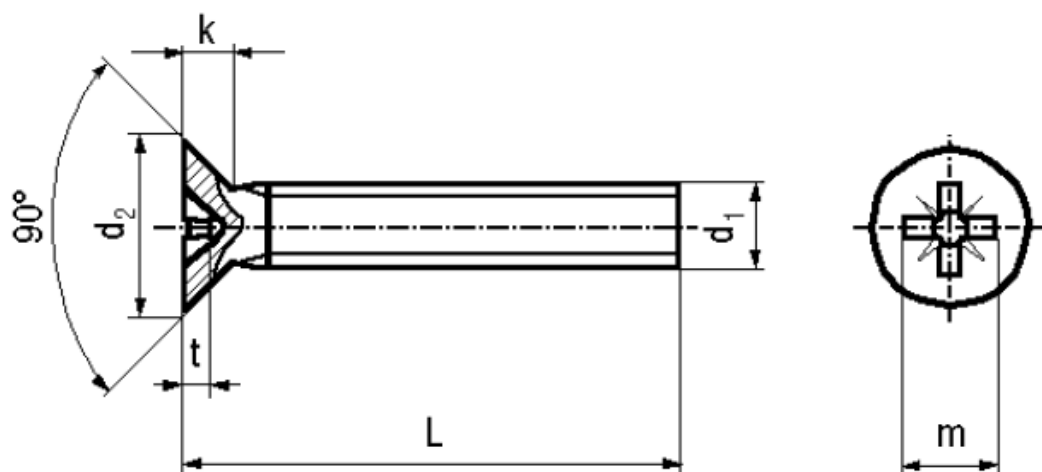

BN 3333

Cross recessed flat countersunk
head screws
Pozidriv Z

DIN 965 A
~ISO 7046
~UNI 7688

Material	Steel	Quality	4.8
Surface	zinc plated blue	Tensile strength	400 N/mm ²

Article No. - 1537040

d ₁	M4
L	10
d ₂ max.	7,5
k max.	2,2
Pozidriv	2
m~	4
t min.	1,6
t max.	2,06

DIN 965 A: Standard withdrawn

DIN 965 A Phillips cross recess (Type H) see BN 388, BN 8167.

All lengths fully threaded.

X-ON Electronics

Largest Supplier of Electrical and Electronic Components

Click to view similar products for [Screws & Fasteners](#) category: