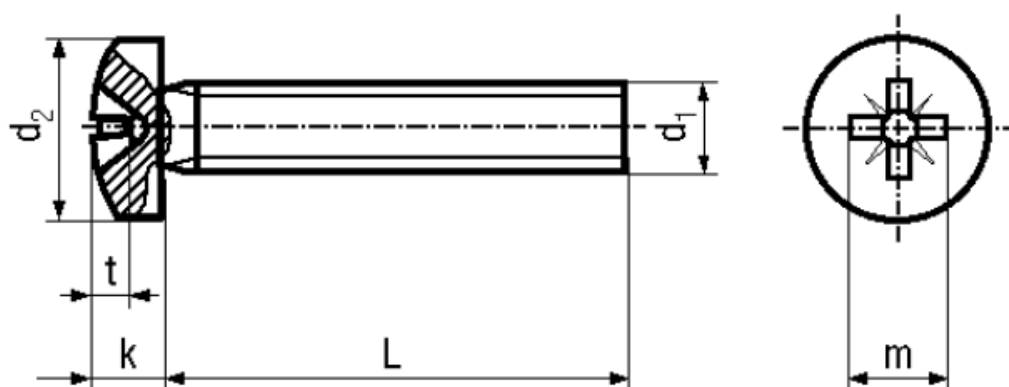

BN 3311

Pozidriv type Z cross recessed pan head screws

DIN 7985 A
~ISO 7045
~UNI 7687

Material	Stainless steel	Quality	A4
----------	------------------------	---------	-----------

Article No. - 1541811

d ₁	M3
L	5
d ₂ max.	6
k max.	2,52
Pozidriv	1
m~	3
t max.	1,93
t min.	1,68

DIN 7985: Standard withdrawn

Screw driver bits 1/4": BN 31514 and BN 31516 / CG 1.

X-ON Electronics

Largest Supplier of Electrical and Electronic Components

Click to view similar products for [Screws & Fasteners](#) category: