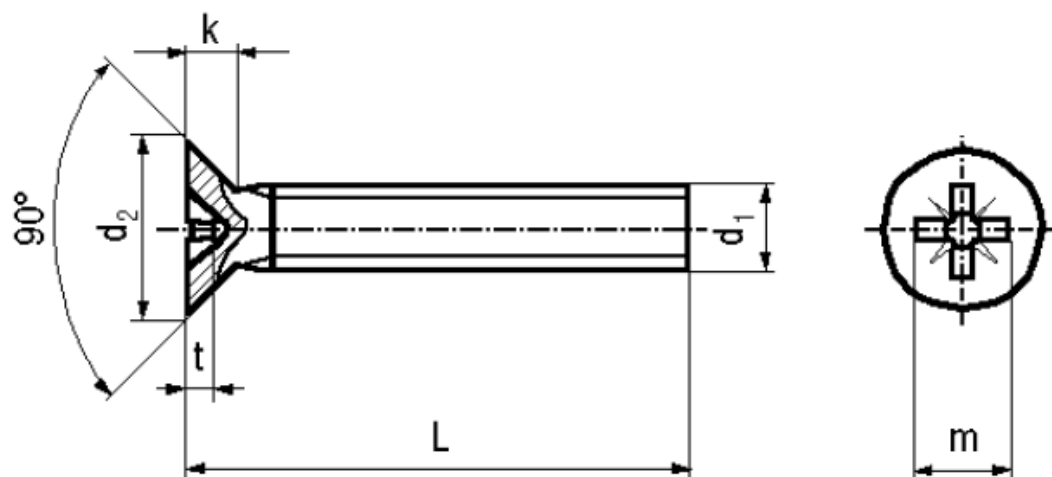

BN 3333

Cross recessed flat countersunk
head screws
Pozidriv Z

DIN 965 A
~ISO 7046
~UNI 7688

Material	Steel	Quality	4.8
Surface	zinc plated blue	Tensile strength	400 N/mm2

Article No. - 1536893

d ₁	M2,5
L	8
d ₂ max.	4,7
k max.	1,5
Pozidriv	1
m~	2,5
t min.	1,22
t max.	1,47

DIN 965 A: Standard withdrawn
DIN 965 A Phillips cross recess (Type H) see BN 388, BN 8167.
All lengths fully threaded.

X-ON Electronics

Largest Supplier of Electrical and Electronic Components

Click to view similar products for [Screws & Fasteners](#) category: