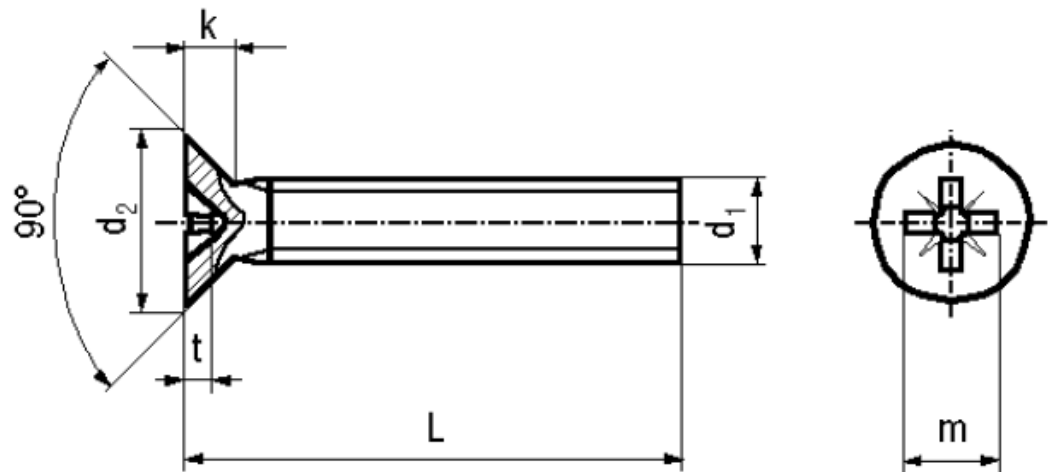

BN 3333

Cross recessed flat countersunk
head screws
Pozidriv Z

DIN 965 A
~ISO 7046
~UNI 7688

Material	Steel	Quality	4.8
Surface	zinc plated blue	Tensile strength	400 N/mm²

Article No. - 1536923

d ₁	M3
L	5
d ₂ max.	5,6
k max.	1,65
Pozidriv	1
m~	2,8
t min.	1,48
t max.	1,73

DIN 965 A: Standard withdrawn

DIN 965 A Phillips cross recess (Type H) see BN 388, BN 8167.

All lengths fully threaded.

X-ON Electronics

Largest Supplier of Electrical and Electronic Components

Click to view similar products for [Screws & Fasteners](#) category: