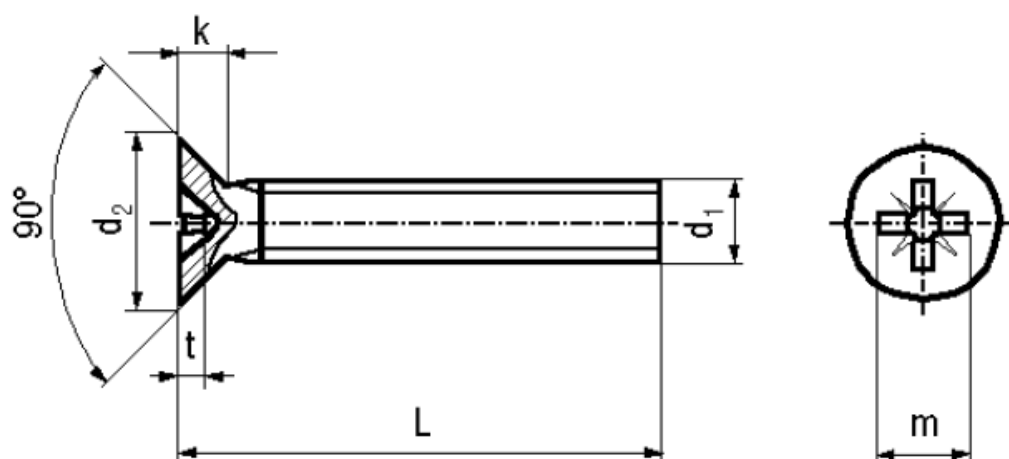

## BN 3333

Cross recessed flat countersunk  
head screws  
Pozidriv Z

DIN 965 A  
~ISO 7046  
~UNI 7688

Material	Steel	Quality	4.8
Surface	zinc plated blue	Tensile strength	400 N/mm <sup>2</sup>

### Article No. - 1536931

d <sub>1</sub>	M3
L	6
d <sub>2</sub> max.	5,6
k max.	1,65
Pozidriv	1
m~	2,8
t min.	1,48
t max.	1,73

DIN 965 A: Standard withdrawn

DIN 965 A Phillips cross recess (Type H) see BN 388, BN 8167.

All lengths fully threaded.