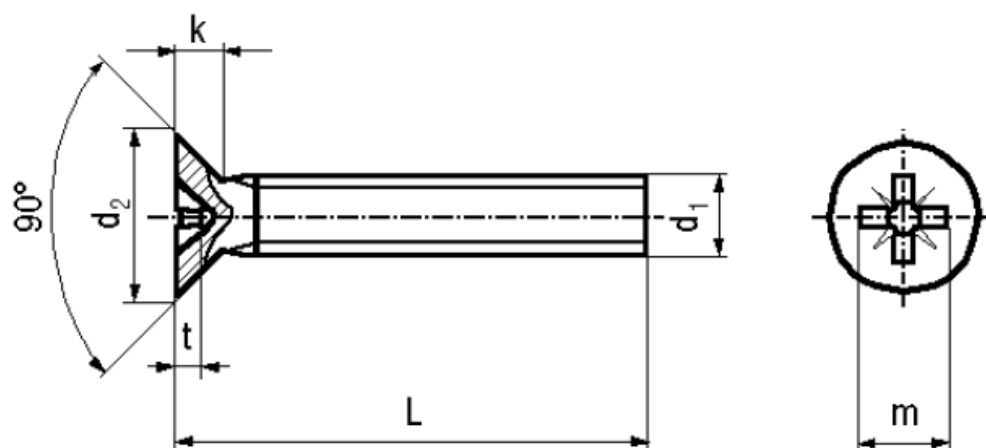

BN 3333

Cross recessed flat countersunk
head screws
Pozidriv Z

DIN 965 A
~ISO 7046
~UNI 7688

Material	Steel	Quality	4.8
Surface	zinc plated blue	Tensile strength	400 N/mm ²

Article No. - 1537172

d ₁	M5
L	20
d ₂ max.	9,2
k max.	2,5
Pozidriv	2
m~	4,4
t min.	2,05
t max.	2,51

DIN 965 A: Standard withdrawn
DIN 965 A Phillips cross recess (Type H) see BN 388, BN 8167.
All lengths fully threaded.

X-ON Electronics

Largest Supplier of Electrical and Electronic Components

Click to view similar products for [Screws & Fasteners](#) category: