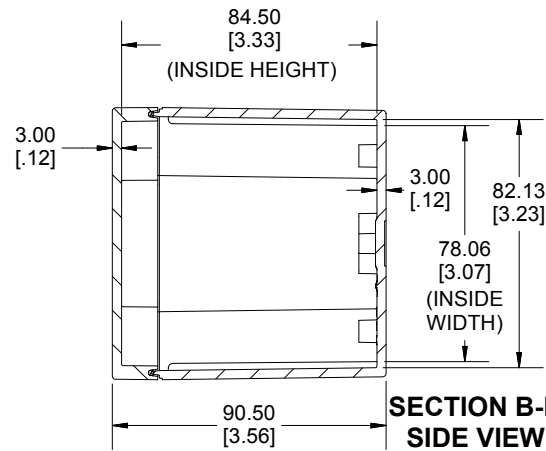

TOP VIEW

**SECTION B-B
SIDE VIEW**

**SECTION A-A
SIDE VIEW**

INSIDE LID

INSIDE BOX

Dimensions:
mm
[inches]

POLYCARBONATE
VERSION ONLY
UL US LISTED
FILE #E65324
NEMA 4, 4X

Enclosures can be Factory Modified (Milling, Drilling, Printing etc.)
Contact Factory mjm@hammondmfg.com for quotes
Solid models of this enclosure available in STEP or IGES.
(Part number and text placement/orientation on our products are subject to change,
we do not recommend using them as a locating reference for modification purposes)

NOTE

Purchased assembly includes box, lid, 4 cover screws, and preformed silicone gasket.
General Purpose ABS version is not UL approved. (Matl UL94 - HB)
Polycarbonate version is UL 508 approved. (Matl UL94 - 5VA @ 3mm)