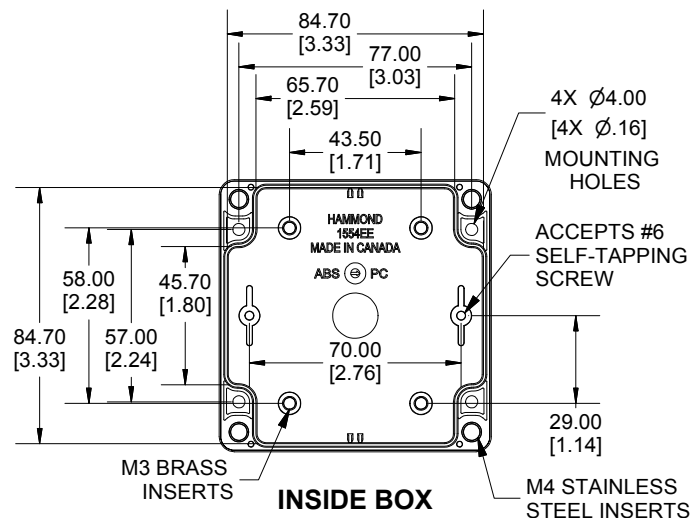

TOP VIEW

**SECTION B-B
SIDE VIEW**

**SECTION A-A
SIDE VIEW**

INSIDE LID

INSIDE BOX

Dimensions:
mm
[inches]

POLYCARBONATE
VERSION ONLY
UL US LISTED
FILE #E65324
NEMA 4, 4X

Enclosures can be Factory Modified (Milling, Drilling, Printing etc.)
Contact Factory mjm@hammondmfg.com for quotes
Solid models of this enclosure available in STEP or IGES.
(Part number and text placement/orientation on our products are subject to change,
we do not recommend using them as a locating reference for modification purposes)

NOTE

Purchased assembly includes box, lid, 4 cover screws, and preformed silicone gasket.
General Purpose ABS version is not UL approved. (Matl UL94 - HB)
Polycarbonate version is UL 508 approved. (Matl UL94 - 5VA @ 3mm)

Recommended Cover screw torque -- 2.5 lbf-in (30 cN-m)

1554EE	
1554EE Regular Enclosure	
General Purpose ABS RAL-7035	1554EEGY
Polycarbonate RAL-7035	1554EE2GY
1554EE Clear / Smoke Lid Enclosure	
Polycarbonate Box / Clear Polycarbonate Lid	1554EE2GYCL
Polycarbonate Box / Smoke Polycarbonate Lid	1554EE2GYSL
ACCESSORIES	
Steel Inner Panels	1554EPL
Steel Panel / P.C. Board Machine Screw [M3 x 8mm Plated]	1591MM100
Steel Panel / P.C. Board Self Tapping Screw [#6 X 1/4" (6.4mm) Plated]	1598ATS100
Cover Screws (Pkg 4) [M4 X 20mm Stainless Steel]	SC1554
Silicone Pre-formed Gasket Black	1554EGASKET