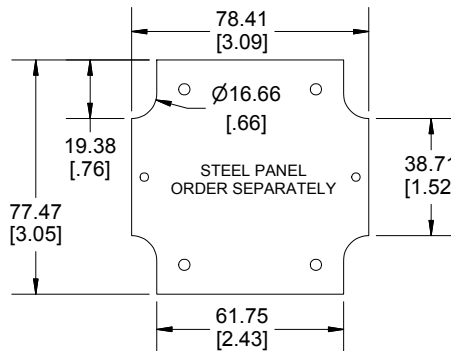

TOP VIEW

**SECTION B-B
SIDE VIEW**

**SECTION A-A
SIDE VIEW**

INSIDE LID

INSIDE BOX

Dimensions:
mm
[inches]

POLYCARBONATE
VERSION ONLY
UL US LISTED
FILE #E65324
NEMA 4, 4X

Enclosures can be Factory Modified (Milling, Drilling, Printing etc.)
Contact Factory mjm@hammondmfg.com for quotes
Solid models of this enclosure available in STEP or IGES.
(Part number and text placement/orientation on our products are subject to change,
we do not recommend using them as a locating reference for modification purposes)

NOTE

Purchased assembly includes box, lid, 4 cover screws, and preformed silicone gasket.
General Purpose ABS version is not UL approved. (Matl UL94 - HB)
Polycarbonate version is UL 508 approved. (Matl UL94 - 5VA @ 3mm)

Recommended Cover screw torque -- 2.5 lbf-in (30 cN-m)

1554EE	
1554EE Regular Enclosure	
General Purpose ABS RAL-7035	1554EEGY
Polycarbonate RAL-7035	1554EE2GY
1554EE Clear / Smoke Lid Enclosure	
Polycarbonate Box / Clear Polycarbonate Lid	1554EE2GYCL
Polycarbonate Box / Smoke Polycarbonate Lid	1554EE2GYSL
ACCESSORIES	
Steel Inner Panels	1554EPL
Steel Panel / P.C. Board Machine Screw [M3 x 8mm Plated]	1591MM100
Steel Panel / P.C. Board Self Tapping Screw [#6 X 1/4" (6.4mm) Plated]	1598ATS100
Cover Screws (Pkg 4) [M4 X 20mm Stainless Steel]	SC1554
Silicone Pre-formed Gasket Black	1554EGASKET