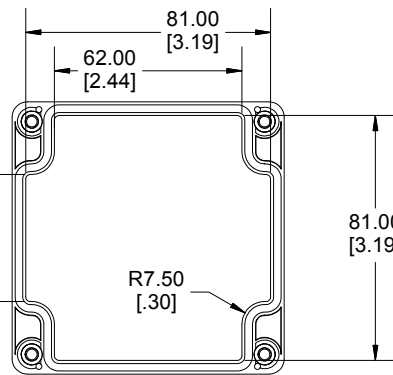

TOP VIEW

**SECTION B-B
SIDE VIEW**

**SECTION A-A
SIDE VIEW**

INSIDE LID

INSIDE BOX

Dimensions:
mm
[inches]

POLYCARBONATE
VERSION ONLY
UL US LISTED
FILE #E65324
NEMA 4, 4X

Enclosures can be Factory Modified (Milling, Drilling, Printing etc.)
Contact Factory mjm@hammondmfg.com for quotes
Solid models of this enclosure available in STEP or IGES.
(Part number and text placement/orientation on our products are subject to change,
we do not recommend using them as a locating reference for modification purposes)

NOTE

Purchased assembly includes box, lid, 4 cover screws, and preformed silicone gasket.
General Purpose ABS version is not UL approved. (Matl UL94 - HB)
Polycarbonate version is UL 508 approved. (Matl UL94 - 5VA @ 3mm)

Recommended Cover screw torque -- 2.5 lbf-in (30 cN-m)

1554EE	
1554EE Regular Enclosure	
General Purpose ABS RAL-7035	1554EEGY
Polycarbonate RAL-7035	1554EE2GY
1554EE Clear / Smoke Lid Enclosure	
Polycarbonate Box / Clear Polycarbonate Lid	1554EE2GYCL
Polycarbonate Box / Smoke Polycarbonate Lid	1554EE2GYSL
ACCESSORIES	
Steel Inner Panels	1554EPL
Steel Panel / P.C. Board Machine Screw [M3 x 8mm Plated]	1591MM100
Steel Panel / P.C. Board Self Tapping Screw [#6 X 1/4" (6.4mm) Plated]	1598ATS100
Cover Screws (Pkg 4) [M4 X 20mm Stainless Steel]	SC1554
Silicone Pre-formed Gasket Black	1554EGASKET