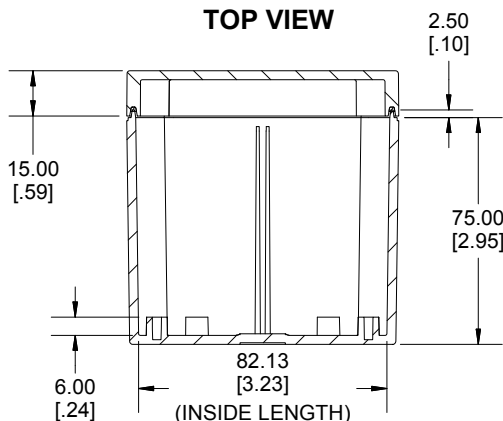

TOP VIEW

**SECTION B-B
SIDE VIEW**

**SECTION A-A
SIDE VIEW**

INSIDE LID

INSIDE BOX

Dimensions:
mm
[inches]

POLYCARBONATE
VERSION ONLY
UL US LISTED
FILE #E65324
NEMA 4, 4X

Enclosures can be Factory Modified (Milling, Drilling, Printing etc.)
Contact Factory mjm@hammondmfg.com for quotes
Solid models of this enclosure available in STEP or IGES.
(Part number and text placement/orientation on our products are subject to change,
we do not recommend using them as a locating reference for modification purposes)