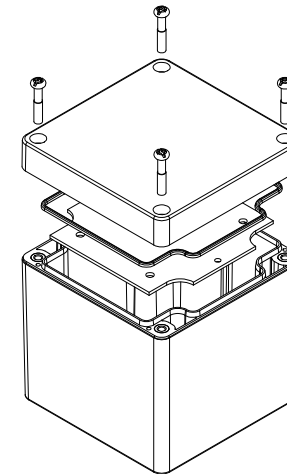

TOP VIEW

**SECTION B-B
SIDE VIEW**

**SECTION A-A
SIDE VIEW**

INSIDE LID

INSIDE BOX

Dimensions:
mm
[inches]

POLYCARBONATE
VERSION ONLY
UL US LISTED
FILE #E65324
NEMA 4, 4X

Enclosures can be Factory Modified (Milling, Drilling, Printing etc.)
Contact Factory mjm@hammondmfg.com for quotes
Solid models of this enclosure available in STEP or IGES.
(Part number and text placement/orientation on our products are subject to change,
we do not recommend using them as a locating reference for modification purposes)

NOTE

Purchased assembly includes box, lid, 4 cover screws, and preformed silicone gasket.
General Purpose ABS version is not UL approved. (Matl UL94 - HB)
Polycarbonate version is UL 508 approved. (Matl UL94 - 5VA @ 3mm)

Recommended Cover screw torque -- 2.5 lbf-in (30 cN-m)

1554EE	
1554EE Regular Enclosure	
General Purpose ABS RAL-7035	1554EEGY
Polycarbonate RAL-7035	1554EE2GY
1554EE Clear / Smoke Lid Enclosure	
Polycarbonate Box / Clear Polycarbonate Lid	1554EE2GYCL
Polycarbonate Box / Smoke Polycarbonate Lid	1554EE2GYSL
ACCESSORIES	
Steel Inner Panels	1554EPL
Steel Panel / P.C. Board Machine Screw [M3 x 8mm Plated]	1591MM100
Steel Panel / P.C. Board Self Tapping Screw [#6 X 1/4" (6.4mm) Plated]	1598ATS100
Cover Screws (Pkg 4) [M4 X 20mm Stainless Steel]	SC1554
Silicone Pre-formed Gasket Black	1554EGASKET