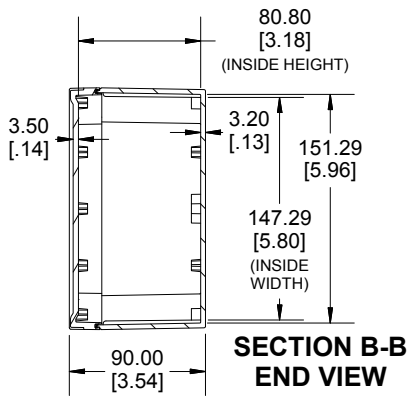

**TOP VIEW**

**SECTION B-B  
END VIEW**

**SECTION A-A  
SIDE VIEW**

STEEL PANEL  
ORDER SEPARATELY

POLYCARBONATE  
VERSION ONLY  
**UL** US LISTED  
FILE #E65324  
NEMA 4, 4X

Enclosures can be Factory Modified ( Milling, Drilling, Printing etc.)  
Contact Factory [mjm@hammondmfg.com](mailto:mjm@hammondmfg.com) for quotes  
Solid models of this enclosure available in STEP or IGES.  
(Part number and text placement/orientation on our products are subject to change,  
we do not recommend using them as a locating reference for modification purposes)

**NOTE**

Purchased assembly includes box, styled lid, 6 cover screws, and preformed silicone gasket.  
General Purpose ABS version is not UL approved. (Matl UL94 - HB)  
Polycarbonate version is UL 508 approved. (Matl UL94 - 5VA @ 3mm)

**Recommended Cover screw torque -- 2.5 lbf-in (30 cN-m)**

**INSIDE BOX**

**INSIDE LID**

Dimensions:  
mm  
[inches]

**HAMMOND MANUFACTURING**  
**1555VA**  
[www.hammondmfg.com](http://www.hammondmfg.com)