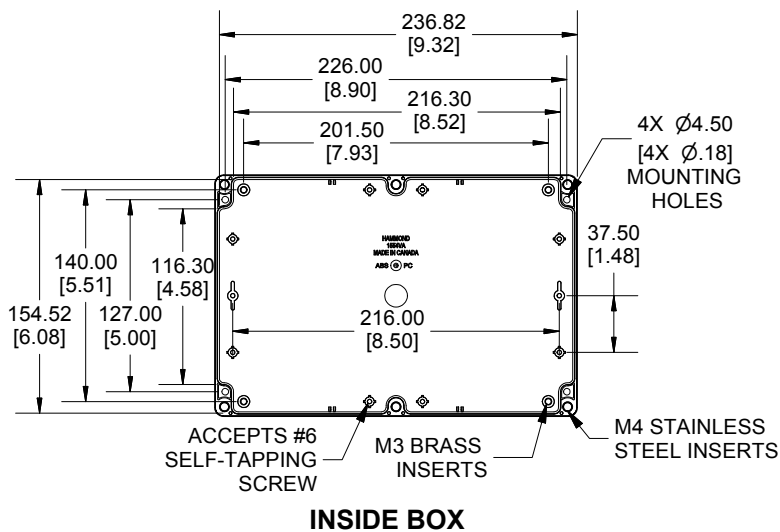

**TOP VIEW**

**SECTION B-B  
END VIEW**

**SECTION A-A  
SIDE VIEW**

STEEL PANEL  
ORDER SEPARATELY

POLYCARBONATE  
VERSION ONLY  
**UL** US LISTED  
FILE #E65324  
NEMA 4, 4X

Enclosures can be Factory Modified ( Milling, Drilling, Printing etc.)  
Contact Factory [mjm@hammondmfg.com](mailto:mjm@hammondmfg.com) for quotes  
Solid models of this enclosure available in STEP or IGES.  
(Part number and text placement/orientation on our products are subject to change,  
we do not recommend using them as a locating reference for modification purposes)

**NOTE**

Purchased assembly includes box, styled lid, 6 cover screws, and preformed silicone gasket.  
General Purpose ABS version is not UL approved. (Matl UL94 - HB)  
Polycarbonate version is UL 508 approved. (Matl UL94 - 5VA @ 3mm)

**Recommended Cover screw torque -- 2.5 lbf-in (30 cN-m)**

**INSIDE BOX**

**INSIDE LID**

Dimensions:  
mm  
[inches]

**HAMMOND MANUFACTURING**  
**1555VA**  
[www.hammondmfg.com](http://www.hammondmfg.com)

<b>1555VA</b>	
<b>1555VA Regular Enclosure</b>	
General Purpose ABS RAL-7035	1555VAGY
Polycarbonate RAL-7035	1555VA2GY
<b>ACCESSORIES</b>	
Steel Inner Panels	1554VAPL
Steel Panel / P.C. Board Machine Screw [M3 x 8mm Plated]	1591MM100
Steel Panel / P.C. Board Self Tapping Screw [#6 X 1/4" (6.4mm) Plated]	1598ATS100
Cover Screws (Pkg 6) [M4 X 25mm Stainless Steel]	SC1554VA
Silicone Pre-formed Gasket Black	1554VAGASKET