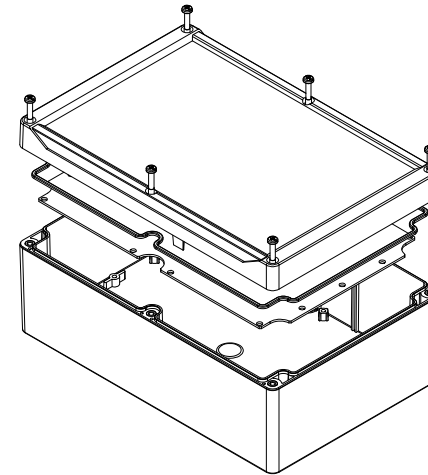

**TOP VIEW**

**SECTION B-B  
END VIEW**

**SECTION A-A  
SIDE VIEW**

STEEL PANEL  
ORDER SEPARATELY

POLYCARBONATE  
VERSION ONLY  
**UL** US LISTED  
FILE #E65324  
NEMA 4, 4X

Enclosures can be Factory Modified ( Milling, Drilling, Printing etc.)  
Contact Factory [mjm@hammondmfg.com](mailto:mjm@hammondmfg.com) for quotes  
Solid models of this enclosure available in STEP or IGES.  
(Part number and text placement/orientation on our products are subject to change,  
we do not recommend using them as a locating reference for modification purposes)

**NOTE**

Purchased assembly includes box, styled lid, 6 cover screws, and preformed silicone gasket.  
General Purpose ABS version is not UL approved. (Matl UL94 - HB)  
Polycarbonate version is UL 508 approved. (Matl UL94 - 5VA @ 3mm)

**Recommended Cover screw torque -- 2.5 lbf-in (30 cN-m)**

**INSIDE BOX**

**INSIDE LID**

Dimensions:  
mm  
[inches]

**HAMMOND MANUFACTURING**  
**1555VA**  
[www.hammondmfg.com](http://www.hammondmfg.com)