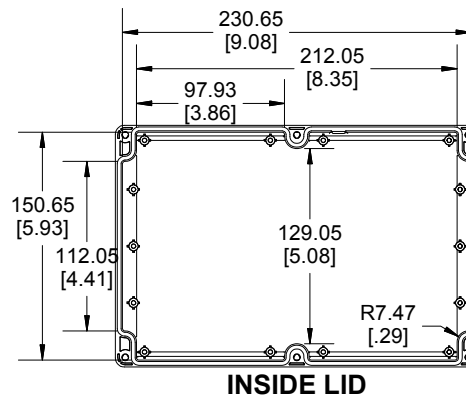

**TOP VIEW**

**SECTION B-B  
END VIEW**

**SECTION A-A  
SIDE VIEW**

STEEL PANEL  
ORDER SEPARATELY

POLYCARBONATE  
VERSION ONLY  
**UL** US LISTED  
FILE #E65324  
NEMA 4, 4X

Enclosures can be Factory Modified ( Milling, Drilling, Printing etc.)  
Contact Factory [mjm@hammondmfg.com](mailto:mjm@hammondmfg.com) for quotes  
Solid models of this enclosure available in STEP or IGES.  
(Part number and text placement/orientation on our products are subject to change,  
we do not recommend using them as a locating reference for modification purposes)

**NOTE**

Purchased assembly includes box, styled lid, 6 cover screws, and preformed silicone gasket.  
General Purpose ABS version is not UL approved. (Matl UL94 - HB)  
Polycarbonate version is UL 508 approved. (Matl UL94 - 5VA @ 3mm)

**Recommended Cover screw torque -- 2.5 lbf-in (30 cN-m)**

**INSIDE BOX**

**INSIDE LID**

Dimensions:  
mm  
[inches]

**HAMMOND MANUFACTURING**  
**1555VA**  
[www.hammondmfg.com](http://www.hammondmfg.com)