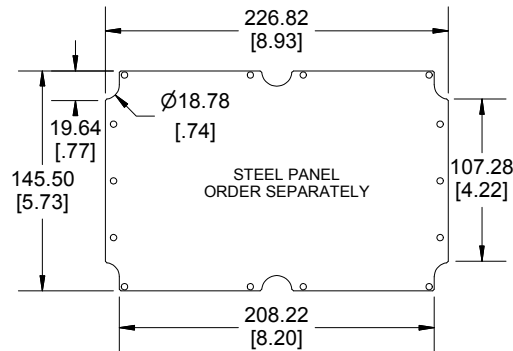

**TOP VIEW**

**SECTION B-B  
END VIEW**

**SECTION A-A  
SIDE VIEW**

STEEL PANEL  
ORDER SEPARATELY

POLYCARBONATE  
VERSION ONLY  
**UL** US LISTED  
FILE #E65324  
NEMA 4, 4X

Enclosures can be Factory Modified ( Milling, Drilling, Printing etc.)  
Contact Factory [mjm@hammondmfg.com](mailto:mjm@hammondmfg.com) for quotes  
Solid models of this enclosure available in STEP or IGES.  
(Part number and text placement/orientation on our products are subject to change,  
we do not recommend using them as a locating reference for modification purposes)

**Recommended Cover screw torque -- 2.5 lbf-in (30 cN-m)**

**INSIDE BOX**

**INSIDE LID**

Dimensions:  
mm  
[inches]

**HAMMOND MANUFACTURING**  
**1555VA**  
[www.hammondmfg.com](http://www.hammondmfg.com)