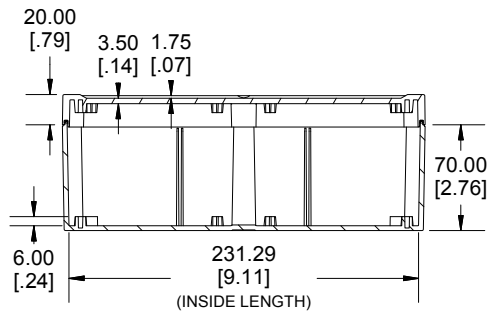

**TOP VIEW**

**SECTION B-B  
END VIEW**

**SECTION A-A  
SIDE VIEW**

STEEL PANEL  
ORDER SEPARATELY

POLYCARBONATE  
VERSION ONLY  
**UL** US LISTED  
FILE #E65324  
NEMA 4, 4X

Enclosures can be Factory Modified ( Milling, Drilling, Printing etc.)  
Contact Factory [mjm@hammondmfg.com](mailto:mjm@hammondmfg.com) for quotes  
Solid models of this enclosure available in STEP or IGES.  
(Part number and text placement/orientation on our products are subject to change,  
we do not recommend using them as a locating reference for modification purposes)

**NOTE**

Purchased assembly includes box, styled lid, 6 cover screws, and preformed silicone gasket.  
General Purpose ABS version is not UL approved. (Matl UL94 - HB)  
Polycarbonate version is UL 508 approved. (Matl UL94 - 5VA @ 3mm)

**Recommended Cover screw torque -- 2.5 lbf-in (30 cN-m)**

**INSIDE BOX**

**INSIDE LID**

Dimensions:  
mm  
[inches]

**HAMMOND MANUFACTURING**  
**1555VA**  
[www.hammondmfg.com](http://www.hammondmfg.com)