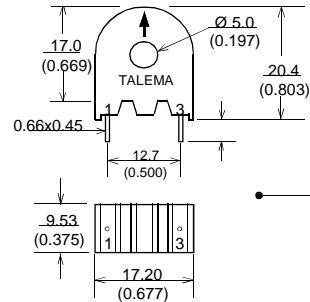

| Electrical Specifications @ 20°C | | | |
|----------------------------------|-------|---------------------|-----------------------------|
| Part No | Turns | Current Rating in A | Winding Resistance Ω |
| AX-0500 | 500 | 5.0 | 32 |
| AX-0750 | 750 | 7.5 | 55 |
| AX-1000 | 1000 | 10.0 | 93 |
| AX-1500 | 1500 | 15.0 | 140 |