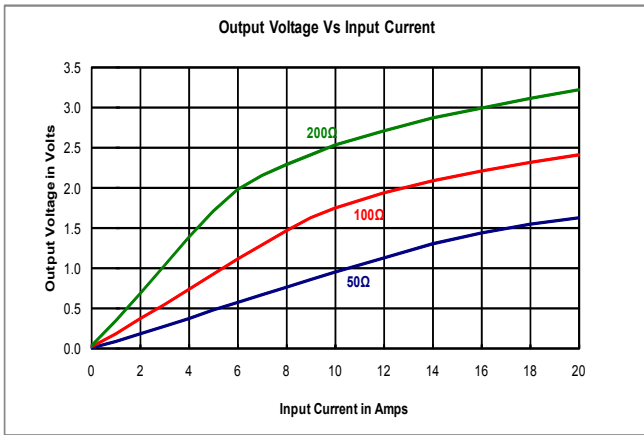

AX Series – 50/60Hz Current Transformers

AX-0500

Saturation Current Response