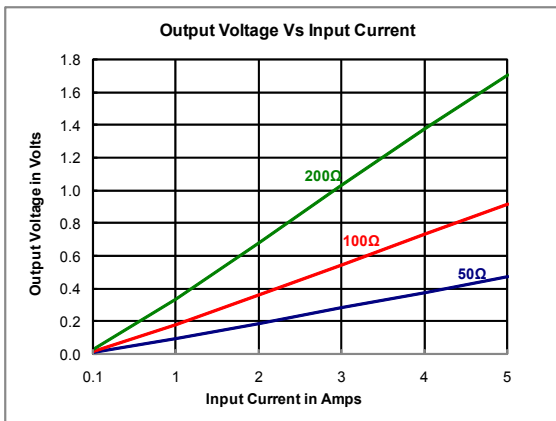

AX-0500

Output Voltage Vs Input Current