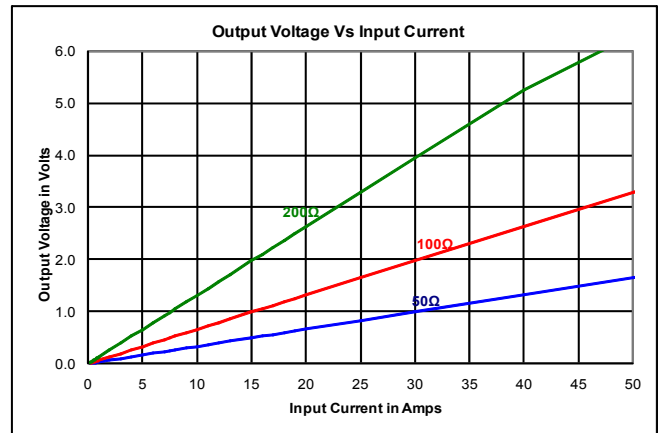

AX Series – 50/60Hz Current Transformers

Saturation Current Response

AX-1500

Phase Angle Vs Primary Current