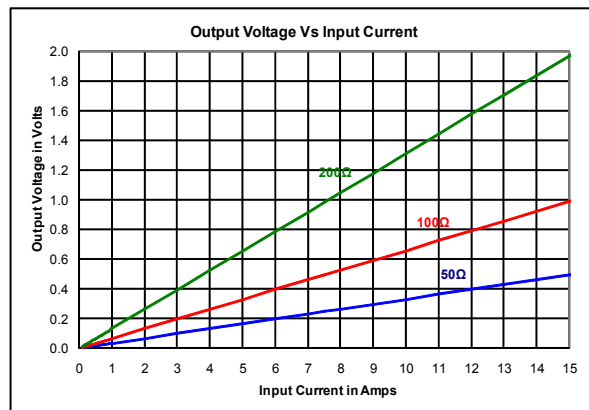

AX-0500

Output Voltage Vs Input Current

AX-0750

AX-1000

AX-1500

AX Series – 50/60Hz Current Transformers

AX-0500

Saturation Current Response