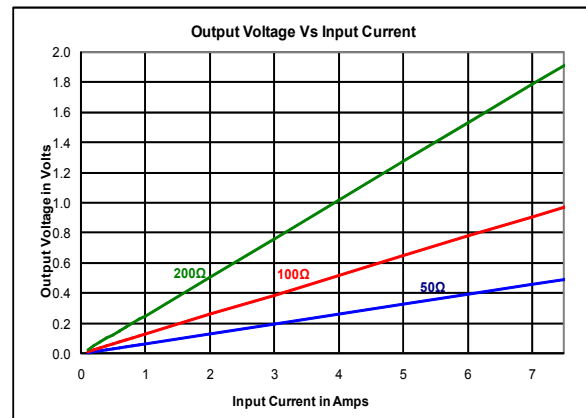

Output Voltage Vs Input Current

AX-0750