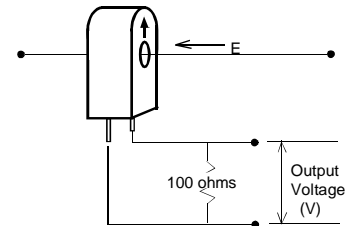

| Electrical Specifications @ 20°C | | | |
|----------------------------------|-------|---------------------|-----------------------------|
| Part No | Turns | Current Rating in A | Winding Resistance Ω |
| AX-0500 | 500 | 5.0 | 32 |
| AX-0750 | 750 | 7.5 | 55 |
| AX-1000 | 1000 | 10.0 | 93 |
| AX-1500 | 1500 | 15.0 | 140 |