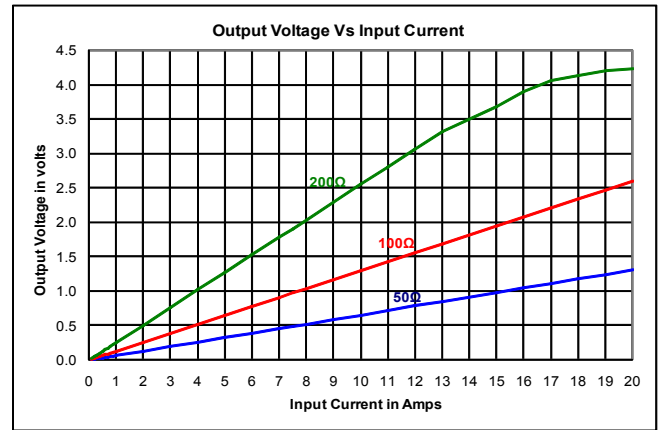

AX Series – 50/60Hz Current Transformers

Saturation Current Response

AX-0750