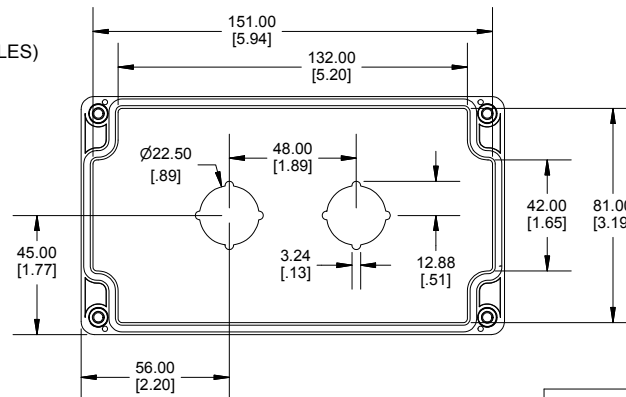

ASSEMBLY

SECTION A-A

SECTION B-B

(ORDERED SEPARATELY)

POLYCARBONATE
VERSION ONLY
UL US LISTED
FILE #E65324
TYPE 4,4X,6,6P

**SEE ENCLOSURE 1554K
FOR MORE DETAIL**

Enclosures can be Factory Modified (Milling, Drilling, Printing etc.)
Contact Factory mjm@hammondmfg.com for quotes
Solid models of this enclosure available in STEP or IGES.
(Part number and text placement/orientation on our products are subject to change,
we do not recommend using them as a locating reference for modification purposes)

NOTE

Purchased assembly includes box, lid, 4 cover screws, and preformed silicone gasket.
Polycarbonate version is UL 508A approved. (Matl UL94 - 5VA @ 3mm)
Lid accepts 22.5mm push buttons

Recommended Cover screw torque -- 43-57 ozf-in (30-40 cN-m)

BOX - INSIDE

LID - INSIDE

Dimensions:
mm
[inches]

1554MPB	
1554MPB Enclosure	
Polycarbonate RAL-7035	1554MPB2D
ACCESSORIES	
Steel Inner Panels	1554JPL
Steel Panel / P.C. Board (Pkg 100) [M3-0.5 x 8mm Plated]	1591MM100
Steel Panel / P.C. Board Self Tapping Screw [#6 X 1/4" (6.4mm) Plated] (Pkg 100)	1598ATS100
Cover Screws (Pkg 50) [M4-0.7 X 20mm Stainless Steel]	SC576-50