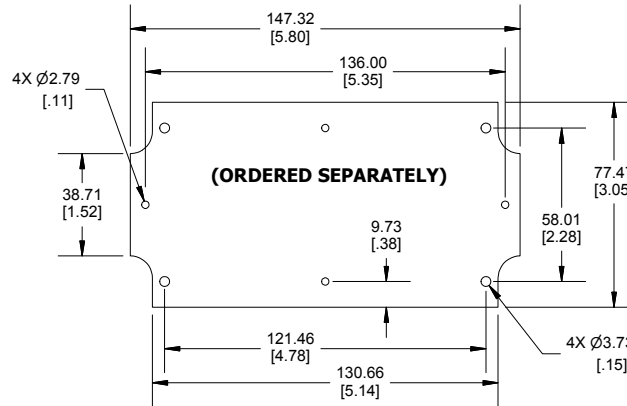

ASSEMBLY

SECTION A-A

SECTION B-B

(ORDERED SEPARATELY)

POLYCARBONATE
VERSION ONLY
UL US LISTED
FILE #E65324
TYPE 4,4X,6,6P

**SEE ENCLOSURE 1554K
FOR MORE DETAIL**

Enclosures can be Factory Modified (Milling, Drilling, Printing etc.)
Contact Factory mjm@hammondmfg.com for quotes
Solid models of this enclosure available in STEP or IGES.
(Part number and text placement/orientation on our products are subject to change,
we do not recommend using them as a locating reference for modification purposes)

NOTE

Purchased assembly includes box, lid, 4 cover screws, and preformed silicone gasket.
Polycarbonate version is UL 508A approved. (Matl UL94 - 5VA @ 3mm)
Lid accepts 22.5mm push buttons

Recommended Cover screw torque -- 43-57 ozf-in (30-40 cN-m)

BOX - INSIDE

LID - INSIDE

Dimensions:
mm
[inches]

1554MPB	
1554MPB Enclosure	
Polycarbonate RAL-7035	1554MPB2D
ACCESSORIES	
Steel Inner Panels	1554JPL
Steel Panel / P.C. Board (Pkg 100) [M3-0.5 x 8mm Plated]	1591MM100
Steel Panel / P.C. Board Self Tapping Screw [#6 X 1/4" (6.4mm) Plated] (Pkg 100)	1598ATS100
Cover Screws (Pkg 50) [M4-0.7 X 20mm Stainless Steel]	SC576-50