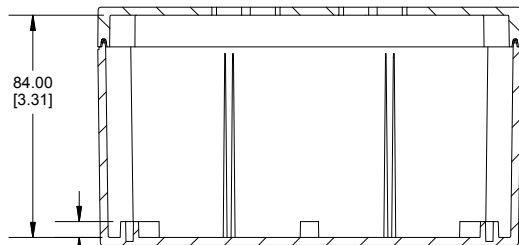

ASSEMBLY

SECTION A-A

SECTION B-B

(ORDERED SEPARATELY)

POLYCARBONATE
VERSION ONLY
UL US LISTED
FILE #E65324
TYPE 4,4X,6,6P

**SEE ENCLOSURE 1554K
FOR MORE DETAIL**

Enclosures can be Factory Modified (Milling, Drilling, Printing etc.)
Contact Factory mjm@hammondmfg.com for quotes
Solid models of this enclosure available in STEP or IGES.
(Part number and text placement/orientation on our products are subject to change,
we do not recommend using them as a locating reference for modification purposes)

NOTE

Purchased assembly includes box, lid, 4 cover screws, and preformed silicone gasket.
Polycarbonate version is UL 508A approved. (Matl UL94 - 5VA @ 3mm)
Lid accepts 22.5mm push buttons

Recommended Cover screw torque -- 43-57 ozf-in (30-40 cN-m)

BOX - INSIDE

LID - INSIDE

Dimensions:
mm
[inches]

1554MPB	
1554MPB Enclosure	
Polycarbonate RAL-7035	1554MPB2D
ACCESSORIES	
Steel Inner Panels	1554JPL
Steel Panel / P.C. Board (Pkg 100) [M3-0.5 x 8mm Plated]	1591MM100
Steel Panel / P.C. Board Self Tapping Screw [#6 X 1/4" (6.4mm) Plated] (Pkg 100)	1598ATS100
Cover Screws (Pkg 50) [M4-0.7 X 20mm Stainless Steel]	SC576-50