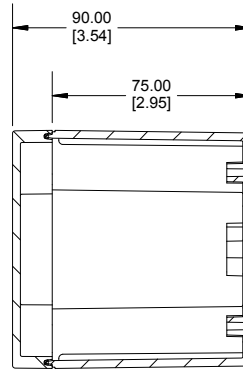

ASSEMBLY

SECTION A-A

SECTION B-B

(ORDERED SEPARATELY)

POLYCARBONATE
VERSION ONLY
UL US LISTED
FILE #E65324
TYPE 4,4X,6,6P

**SEE ENCLOSURE 1554K
FOR MORE DETAIL**

Enclosures can be Factory Modified (Milling, Drilling, Printing etc.)
Contact Factory mjm@hammondmfg.com for quotes
Solid models of this enclosure available in STEP or IGES.
(Part number and text placement/orientation on our products are subject to change,
we do not recommend using them as a locating reference for modification purposes)

NOTE

Purchased assembly includes box, lid, 4 cover screws, and preformed silicone gasket.
Polycarbonate version is UL 508A approved. (Matl UL94 - 5VA @ 3mm)
Lid accepts 22.5mm push buttons

Recommended Cover screw torque -- 43-57 ozf-in (30-40 cN-m)

BOX - INSIDE

LID - INSIDE

Dimensions:
mm
[inches]

1554MPB	
1554MPB Enclosure	
Polycarbonate RAL-7035	1554MPB2D
ACCESSORIES	
Steel Inner Panels	1554JPL
Steel Panel / P.C. Board (Pkg 100) [M3-0.5 x 8mm Plated]	1591MM100
Steel Panel / P.C. Board Self Tapping Screw [#6 X 1/4" (6.4mm) Plated] (Pkg 100)	1598ATS100
Cover Screws (Pkg 50) [M4-0.7 X 20mm Stainless Steel]	SC576-50