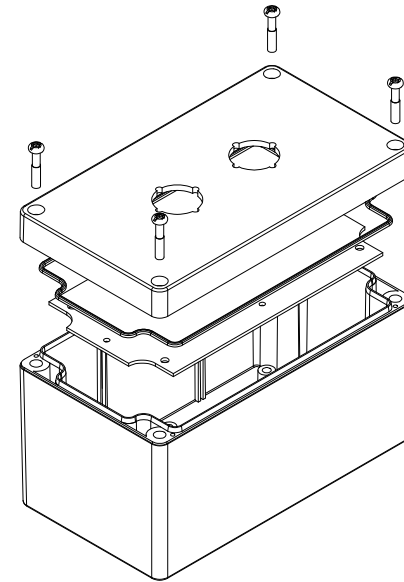

ASSEMBLY

SECTION A-A

SECTION B-B

(ORDERED SEPARATELY)

POLYCARBONATE
VERSION ONLY
UL US LISTED
FILE #E65324
TYPE 4,4X,6,6P

**SEE ENCLOSURE 1554K
FOR MORE DETAIL**

Enclosures can be Factory Modified (Milling, Drilling, Printing etc.)
Contact Factory mjm@hammondmfg.com for quotes
Solid models of this enclosure available in STEP or IGES.
(Part number and text placement/orientation on our products are subject to change,
we do not recommend using them as a locating reference for modification purposes)

NOTE

Purchased assembly includes box, lid, 4 cover screws, and preformed silicone gasket.
Polycarbonate version is UL 508A approved. (Matl UL94 - 5VA @ 3mm)
Lid accepts 22.5mm push buttons

Recommended Cover screw torque -- 43-57 ozf-in (30-40 cN-m)

BOX - INSIDE

LID - INSIDE

Dimensions:
mm
[inches]

1554MPB	
1554MPB Enclosure	
Polycarbonate RAL-7035	1554MPB2D
ACCESSORIES	
Steel Inner Panels	1554JPL
Steel Panel / P.C. Board (Pkg 100) [M3-0.5 x 8mm Plated]	1591MM100
Steel Panel / P.C. Board Self Tapping Screw [#6 X 1/4" (6.4mm) Plated] (Pkg 100)	1598ATS100
Cover Screws (Pkg 50) [M4-0.7 X 20mm Stainless Steel]	SC576-50