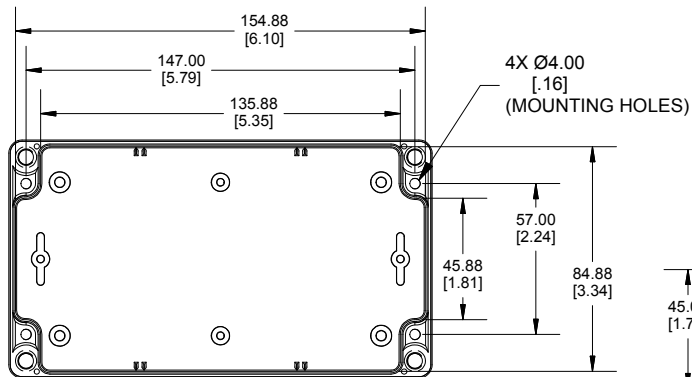

ASSEMBLY

SECTION A-A

SECTION B-B

(ORDERED SEPARATELY)

POLYCARBONATE
VERSION ONLY
UL US LISTED
FILE #E65324
TYPE 4,4X,6,6P

**SEE ENCLOSURE 1554K
FOR MORE DETAIL**

Enclosures can be Factory Modified (Milling, Drilling, Printing etc.)
Contact Factory mjm@hammondmfg.com for quotes
Solid models of this enclosure available in STEP or IGES.
(Part number and text placement/orientation on our products are subject to change,
we do not recommend using them as a locating reference for modification purposes)

NOTE

Purchased assembly includes box, lid, 4 cover screws, and preformed silicone gasket.
Polycarbonate version is UL 508A approved. (Matl UL94 - 5VA @ 3mm)
Lid accepts 22.5mm push buttons

Recommended Cover screw torque -- 43-57 ozf-in (30-40 cN-m)

BOX - INSIDE

LID - INSIDE

Dimensions:
mm
[inches]

1554MPB	
1554MPB Enclosure	
Polycarbonate RAL-7035	1554MPB2D
ACCESSORIES	
Steel Inner Panels	1554JPL
Steel Panel / P.C. Board (Pkg 100) [M3-0.5 x 8mm Plated]	1591MM100
Steel Panel / P.C. Board Self Tapping Screw [#6 X 1/4" (6.4mm) Plated] (Pkg 100)	1598ATS100
Cover Screws (Pkg 50) [M4-0.7 X 20mm Stainless Steel]	SC576-50