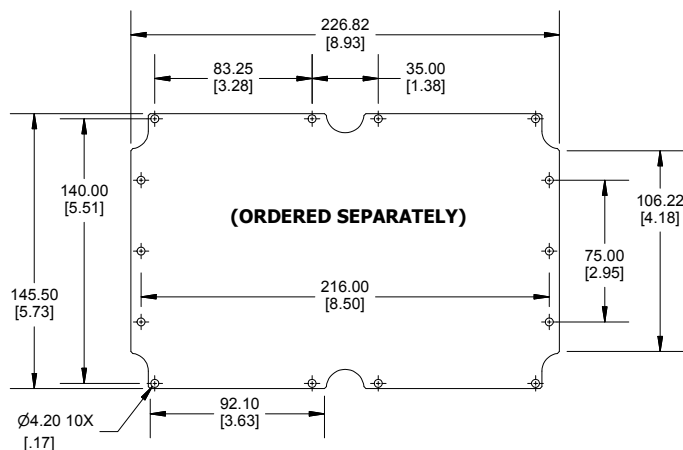

ASSEMBLY

SECTION A-A

SECTION B-B

STEEL INNER PANEL

BOX - INSIDE

LID - INSIDE

Dimensions:
mm
[inches]

SEE ENCLOSURE 1554VB
FOR MORE DETAIL

POLYCARBONATE
VERSION ONLY
UL US LISTED
FILE #E65324
TYPE 4,4X,6,6P

Enclosures can be Factory Modified (Milling, Drilling, Printing etc.)
Contact Factory mjm@hammondmfg.com for quotes
Solid models of this enclosure available in STEP or IGES.
(Part number and text placement/orientation on our products are subject to change,
we do not recommend using them as a locating reference for modification purposes)

NOTE	
Purchased assembly includes box, lid, 6 cover screws, and preformed silicone gasket.	
Polycarbonate version is UL 508A approved. (Matl UL94 - 5VA @ 3mm)	
Lid accepts 30.5mm push buttons	
Recommended Cover screw torque -- 71-85 ozf-in (50-60 cN-m)	