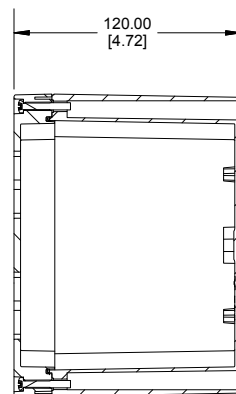

ASSEMBLY

SECTION A-A

SECTION B-B

STEEL INNER PANEL

BOX - INSIDE

LID - INSIDE

Dimensions:
mm
[inches]

SEE ENCLOSURE 1554VB
FOR MORE DETAIL

POLYCARBONATE
VERSION ONLY
UL US LISTED
FILE #E65324
TYPE 4,4X,6,6P

Enclosures can be Factory Modified (Milling, Drilling, Printing etc.)
Contact Factory mjm@hammondmfg.com for quotes
Solid models of this enclosure available in STEP or IGES.
(Part number and text placement/orientation on our products are subject to change,
we do not recommend using them as a locating reference for modification purposes)

NOTE	
Purchased assembly includes box, lid, 6 cover screws, and preformed silicone gasket.	
Polycarbonate version is UL 508A approved. (Matl UL94 - 5VA @ 3mm)	
Lid accepts 30.5mm push buttons	
Recommended Cover screw torque -- 71-85 ozf-in (50-60 cN-m)	