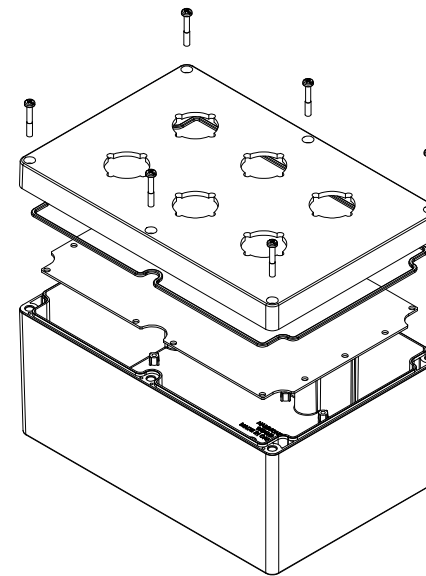

ASSEMBLY

SECTION A-A

SECTION B-B

STEEL INNER PANEL

BOX - INSIDE

LID - INSIDE

Dimensions:
mm
[inches]

SEE ENCLOSURE 1554VB
FOR MORE DETAIL

POLYCARBONATE
VERSION ONLY
UL US LISTED
FILE #E65324
TYPE 4,4X,6,6P

Enclosures can be Factory Modified (Milling, Drilling, Printing etc.)
Contact Factory mjm@hammondmfg.com for quotes
Solid models of this enclosure available in STEP or IGES.
(Part number and text placement/orientation on our products are subject to change,
we do not recommend using them as a locating reference for modification purposes)

NOTE	
Purchased assembly includes box, lid, 6 cover screws, and preformed silicone gasket.	
Polycarbonate version is UL 508A approved. (Matl UL94 - 5VA @ 3mm)	
Lid accepts 30.5mm push buttons	
Recommended Cover screw torque -- 71-85 ozf-in (50-60 cN-m)	

1554PB	
1554PB Enclosure	
Polycarbonate RAL-7035	1554PB6B
ACCESSORIES	
Steel Inner Panels	1554VAPL
Steel Panel / P.C. Board (Pkg 100) [M3-0.5 x 8mm Plated]	1591MM100
Steel Panel / P.C. Board Self Tapping Screw [#6 X 1/4" (6.4mm) Plated] (Pkg 100)	1598ATS100
Cover Screws (Pkg 50) [M4-0.7 X 25mm Stainless Steel]	SC583-50