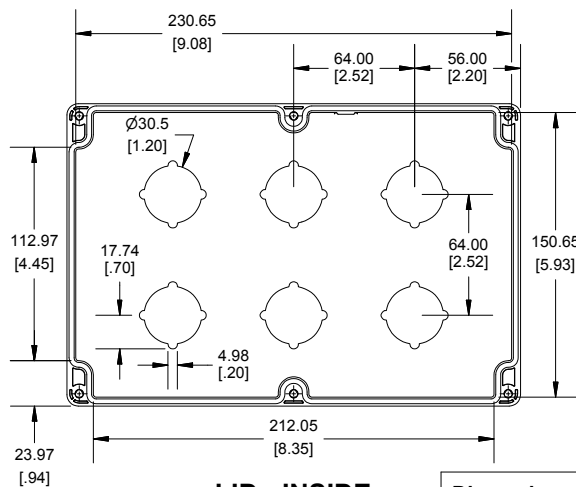

ASSEMBLY

SECTION A-A

SECTION B-B

STEEL INNER PANEL

BOX - INSIDE

LID - INSIDE

Dimensions:
mm
[inches]

SEE ENCLOSURE 1554VB
FOR MORE DETAIL

POLYCARBONATE
VERSION ONLY
UL US LISTED
FILE #E65324
TYPE 4,4X,6,6P

Enclosures can be Factory Modified (Milling, Drilling, Printing etc.)
Contact Factory mjm@hammondmfg.com for quotes
Solid models of this enclosure available in STEP or IGES.
(Part number and text placement/orientation on our products are subject to change,
we do not recommend using them as a locating reference for modification purposes)

NOTE	
Purchased assembly includes box, lid, 6 cover screws, and preformed silicone gasket.	
Polycarbonate version is UL 508A approved. (Matl UL94 - 5VA @ 3mm)	
Lid accepts 30.5mm push buttons	
Recommended Cover screw torque -- 71-85 ozf-in (50-60 cN-m)	