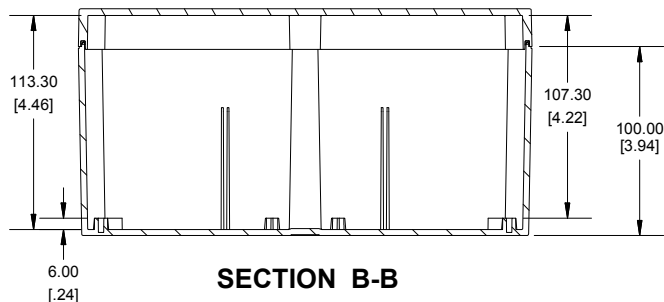

ASSEMBLY

SECTION A-A

SECTION B-B

STEEL INNER PANEL

BOX - INSIDE

LID - INSIDE

Dimensions:
mm
[inches]

SEE ENCLOSURE 1554VB
FOR MORE DETAIL

NOTE	
Purchased assembly includes box, lid, 6 cover screws, and preformed silicone gasket.	
Polycarbonate version is UL 508A approved. (Matl UL94 - 5VA @ 3mm)	
Lid accepts 30.5mm push buttons	
Recommended Cover screw torque -- 71-85 ozf-in (50-60 cN-m)	