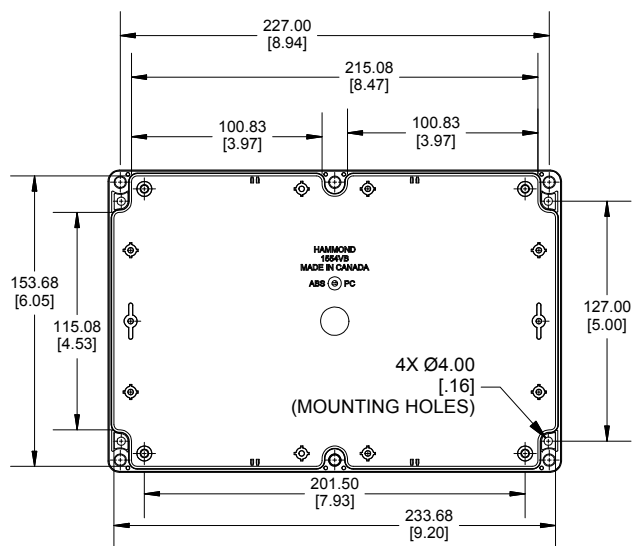

ASSEMBLY

SECTION A-A

SECTION B-B

STEEL INNER PANEL

BOX - INSIDE

LID - INSIDE

Dimensions:
mm
[inches]

SEE ENCLOSURE 1554VB
FOR MORE DETAIL

POLYCARBONATE
VERSION ONLY
UL US LISTED
FILE #E65324
TYPE 4,4X,6,6P

Enclosures can be Factory Modified (Milling, Drilling, Printing etc.)
Contact Factory mjm@hammondmfg.com for quotes
Solid models of this enclosure available in STEP or IGES.
(Part number and text placement/orientation on our products are subject to change,
we do not recommend using them as a locating reference for modification purposes)

NOTE	
Purchased assembly includes box, lid, 6 cover screws, and preformed silicone gasket.	
Polycarbonate version is UL 508A approved. (Matl UL94 - 5VA @ 3mm)	
Lid accepts 30.5mm push buttons	
Recommended Cover screw torque -- 71-85 ozf-in (50-60 cN-m)	