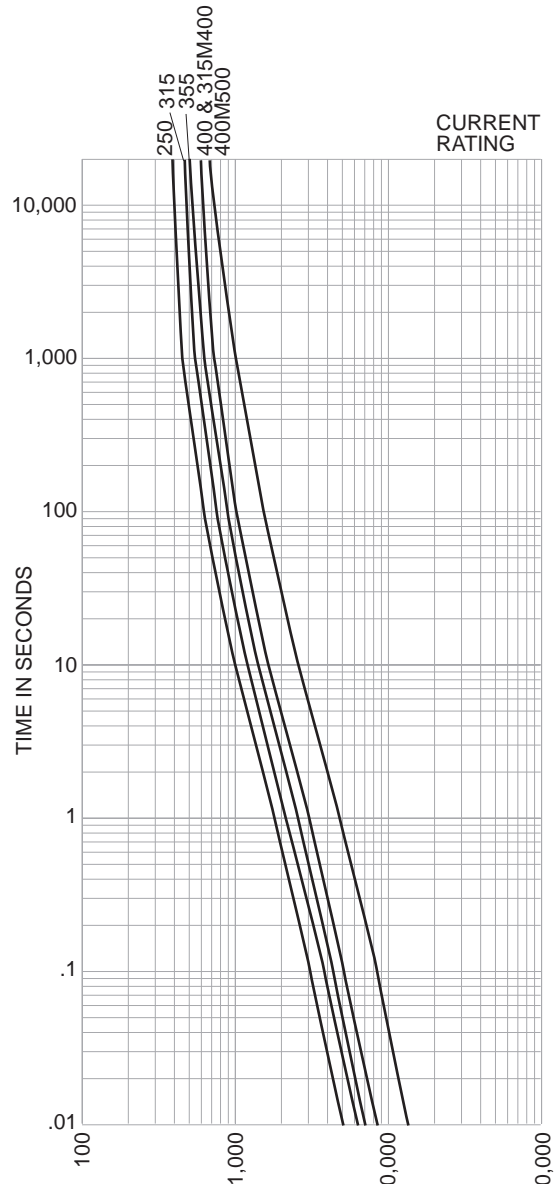

Industrial HRC Fuse Link

31 x 112mm, BS88, IEC 269-1

Center Bolted Tags

CATALOG SYMBOL: ED
 INDUSTRIAL HRC FUSE
 CENTER BOLTED TAGS
 PACKAGE QUANTITY: 1
 80kA INTERRUPTING RATING
 MOUNTS ON BH-1131 MODULAR FUSEBLOCK

Dimensional Data:

Time-Current Characteristic Curve (Full Size Curves Available)

Electrical Characteristics

Catalog Number	Ampere Rating	I ² T (Amp ² Seconds)			Nom Watts Loss	Rated Voltage	Dimensions (Inches/mm)								
		Pre-Arcing	Total At 240V	Total At 415V			A	B	C	D	E	F	G	H	J
ED250	250	200,000	340,000	480,000	18	415AC	136.0	111.0	47.0	9.0	12.5	19.0	3.2	22.5	31.0
ED315	315	265,000	450,000	635,000	22		136.0	110.0	50.0	9.0	12.5	25.4	4.7	31.0	38.0
ED315M400	315M400	475,000	810,000	1,150,000	21		136.0	110.0	50.0	9.0	12.5	25.4	4.7	31.0	38.0
ED355	355	360,000	610,000	865,000	24		136.0	110.0	50.0	9.0	12.5	25.4	4.7	31.0	38.0
ED400	400	475,000	810,000	1,150,000	29		135.5	114.0	75.0	9.5	12.5	25.4	4.7	31.5	59.0
ED400M500	400M500	1,200,000	—	2,700,000	38	550AC									