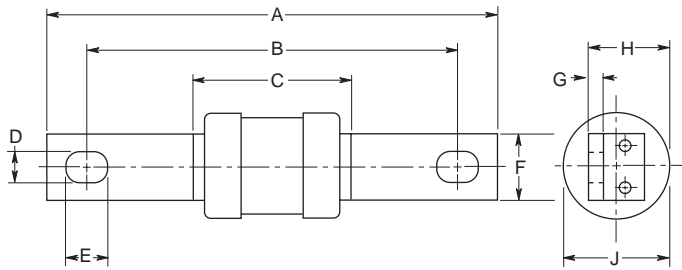

Industrial HRC Fuse Link

31 x 112mm, BS88, IEC 269-1

Center Bolted Tags

CATALOG SYMBOL: ED
 INDUSTRIAL HRC FUSE
 CENTER BOLTED TAGS
 PACKAGE QUANTITY: 1
 80kA INTERRUPTING RATING
 MOUNTS ON BH-1131 MODULAR FUSEBLOCK

Dimensional Data:

Time-Current Characteristic Curve (Full Size Curves Available)

Electrical Characteristics

Catalog Number	Ampere Rating	I ² T (Amp ² Seconds)			Nom Watts Loss	Rated Voltage	Dimensions (Inches/mm)								
		Pre-Arcing	Total At 240V	Total At 415V			A	B	C	D	E	F	G	H	J
ED250	250	200,000	340,000	480,000	18	415AC	136.0	111.0	47.0	9.0	12.5	19.0	3.2	22.5	31.0
ED315	315	265,000	450,000	635,000	22		136.0	110.0	50.0	9.0	12.5	25.4	4.7	31.0	38.0
ED315M400	315M400	475,000	810,000	1,150,000	21		136.0	110.0	50.0	9.0	12.5	25.4	4.7	31.0	38.0
ED355	355	360,000	610,000	865,000	24		136.0	110.0	50.0	9.0	12.5	25.4	4.7	31.0	38.0
ED400	400	475,000	810,000	1,150,000	29		135.5	114.0	75.0	9.5	12.5	25.4	4.7	31.5	59.0
ED400M500	400M500	1,200,000	—	2,700,000	38	550AC									