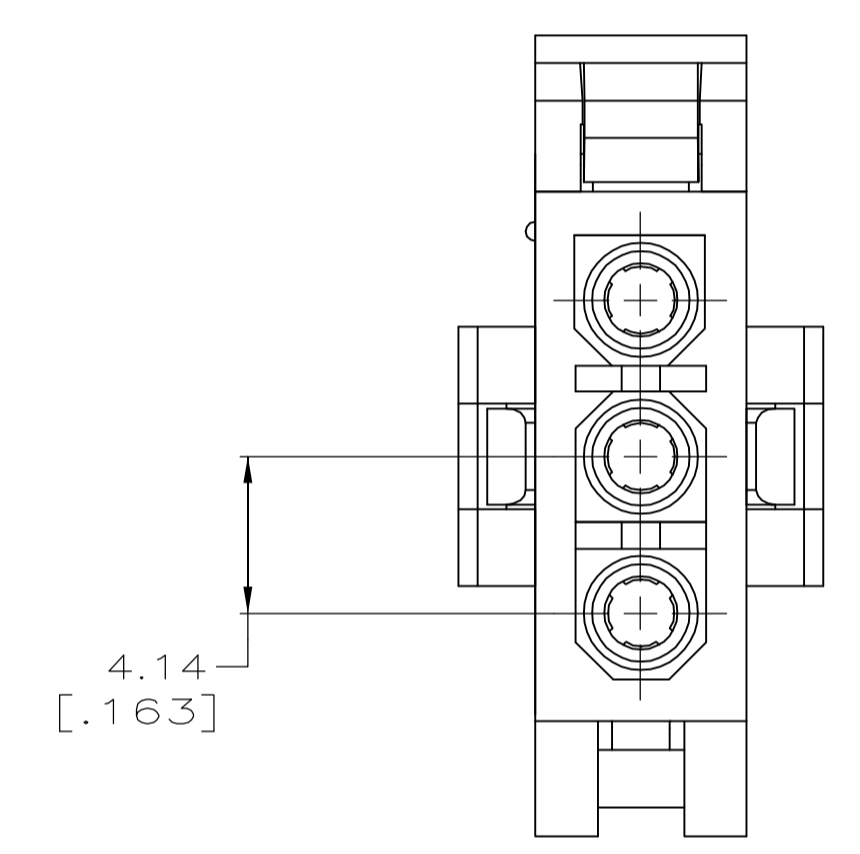

LOC		DIST		REVISIONS				
P	LTR	DESCRIPTION	DATE	DWN	APVD			
A		RELEASED PER ECO-05-006533	03AUG05	KW	CJ			

PRE-STAGED CONDITION

1. DIMENSIONS IN BRACKETS ARE IN INCHES.

1586616-1  
PART NUMBER

METRIC

THIS DRAWING IS A CONTROLLED DOCUMENT.		DWN K. WHITAKER 11APR2005		Tyco Electronics Corporation Harrisburg, Pa 17105-3608																							
DIMENSIONS: mm [INCHES]		CHK C. JONES 11APR2005		APVD C. JONES 11APR2005	NAME	PLUG, 3 CIRCUIT, 3 SPECIAL KEYING, MINI UNIVERSAL MATE-N-LOK(TM) 2																					
TOLERANCES UNLESS OTHERWISE SPECIFIED:		<table border="1"> <tr><td>0 PLC</td><td>±</td><td>-</td></tr> <tr><td>1 PLC</td><td>±</td><td>-</td></tr> <tr><td>2 PLC</td><td>±</td><td>0.13[.005]</td></tr> <tr><td>3 PLC</td><td>±</td><td>-</td></tr> <tr><td>4 PLC</td><td>±</td><td>-</td></tr> <tr><td>ANGLES</td><td>±</td><td>-</td></tr> <tr><td>FINISH</td><td>-</td><td>-</td></tr> </table>		0 PLC	±	-	1 PLC	±	-	2 PLC	±	0.13[.005]	3 PLC	±	-	4 PLC	±	-	ANGLES	±	-	FINISH	-	-	PRODUCT SPEC	APPLICATION SPEC	RESTRICTED TO
0 PLC	±	-																									
1 PLC	±	-																									
2 PLC	±	0.13[.005]																									
3 PLC	±	-																									
4 PLC	±	-																									
ANGLES	±	-																									
FINISH	-	-																									
MATERIAL NYLON, UL94V-0, NATURAL		WEIGHT	SIZE A1	CAGE CODE 00779	DRAWING NO 1586616																						
CUSTOMER DRAWING		SCALE	5:1	SHEET	1 OF 1																						