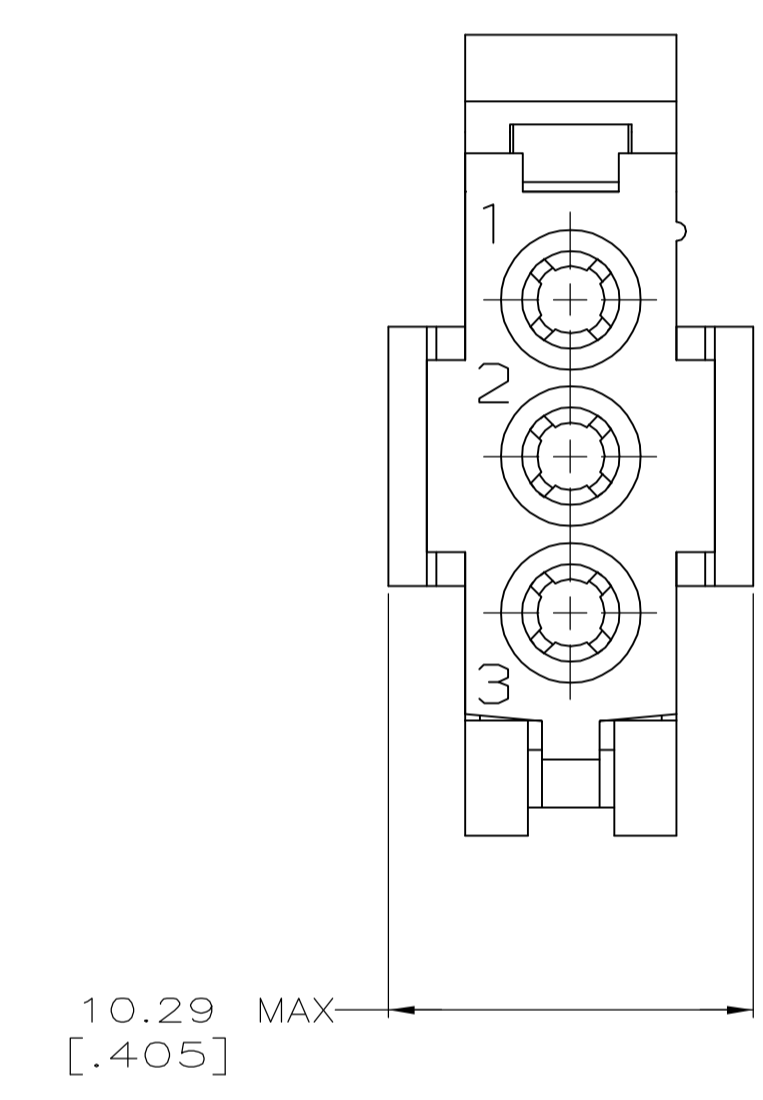

LOC		DIST		REVISIONS				
P	LTR	DESCRIPTION	DATE	DWN	APVD			
A		RELEASED PER ECO-05-006533	03AUG05	KW	CJ			

PRE-STAGED CONDITION

1. DIMENSIONS IN BRACKETS ARE IN INCHES.

1586616-1  
PART NUMBER

METRIC

THIS DRAWING IS A CONTROLLED DOCUMENT.		DWN K. WHITAKER 11APR2005		Tyco Electronics Corporation Harrisburg, Pa 17105-3608																							
DIMENSIONS: mm [INCHES]		CHK C. JONES 11APR2005		APVD C. JONES 11APR2005	NAME	PLUG, 3 CIRCUIT, 3 SPECIAL KEYING, MINI UNIVERSAL MATE-N-LOK(TM) 2																					
TOLERANCES UNLESS OTHERWISE SPECIFIED:		<table border="1"> <tr><td>0 PLC</td><td>±</td><td>-</td></tr> <tr><td>1 PLC</td><td>±</td><td>-</td></tr> <tr><td>2 PLC</td><td>±</td><td>0.13[.005]</td></tr> <tr><td>3 PLC</td><td>±</td><td>-</td></tr> <tr><td>4 PLC</td><td>±</td><td>-</td></tr> <tr><td>ANGLES</td><td>±</td><td>-</td></tr> <tr><td>FINISH</td><td>-</td><td>-</td></tr> </table>		0 PLC	±	-	1 PLC	±	-	2 PLC	±	0.13[.005]	3 PLC	±	-	4 PLC	±	-	ANGLES	±	-	FINISH	-	-	PRODUCT SPEC	APPLICATION SPEC	RESTRICTED TO
0 PLC	±	-																									
1 PLC	±	-																									
2 PLC	±	0.13[.005]																									
3 PLC	±	-																									
4 PLC	±	-																									
ANGLES	±	-																									
FINISH	-	-																									
MATERIAL NYLON, UL94V-0, NATURAL		WEIGHT	SIZE A1	CAGE CODE 00779	DRAWING NO 1586616																						
CUSTOMER DRAWING		SCALE	5:1	SHEET	1 OF 1																						