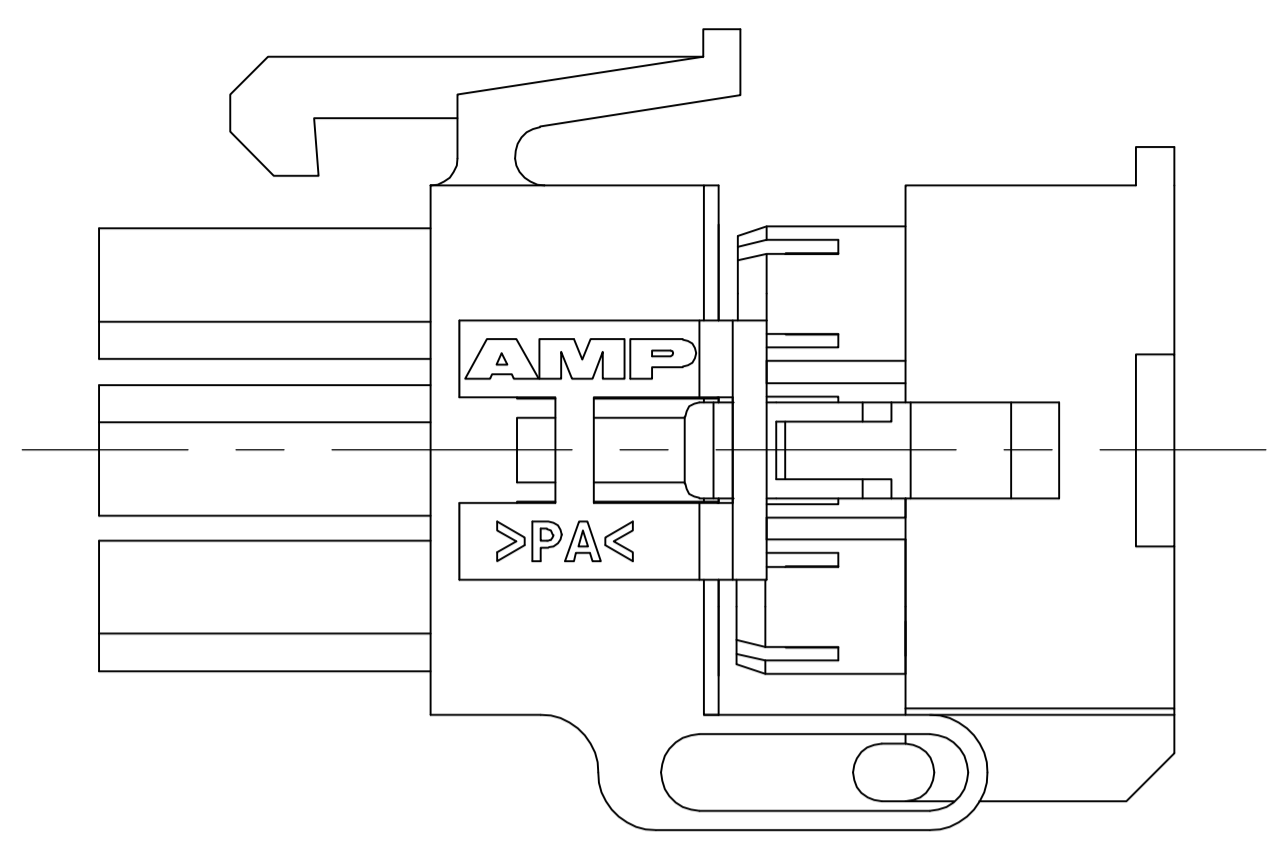

LOC		DIST		REVISIONS				
P	LTR	DESCRIPTION	DATE	DWN	APVD			
A		RELEASED PER ECO-05-006533	03AUG05	KW	CJ			

PRE-STAGED CONDITION

1. DIMENSIONS IN BRACKETS ARE IN INCHES.

1586616-1  
PART NUMBER

METRIC

THIS DRAWING IS A CONTROLLED DOCUMENT.		DWN K. WHITAKER 11APR2005		Tyco Electronics Corporation Harrisburg, Pa 17105-3608																							
DIMENSIONS: mm [INCHES]		CHK C. JONES 11APR2005		APVD C. JONES 11APR2005	NAME	PLUG, 3 CIRCUIT, 3 SPECIAL KEYING, MINI UNIVERSAL MATE-N-LOK(TM) 2																					
TOLERANCES UNLESS OTHERWISE SPECIFIED:		<table border="1"> <tr><td>0 PLC</td><td>±</td><td>-</td></tr> <tr><td>1 PLC</td><td>±</td><td>-</td></tr> <tr><td>2 PLC</td><td>±</td><td>0.13[.005]</td></tr> <tr><td>3 PLC</td><td>±</td><td>-</td></tr> <tr><td>4 PLC</td><td>±</td><td>-</td></tr> <tr><td>ANGLES</td><td>±</td><td>-</td></tr> <tr><td>FINISH</td><td>-</td><td>-</td></tr> </table>		0 PLC	±	-	1 PLC	±	-	2 PLC	±	0.13[.005]	3 PLC	±	-	4 PLC	±	-	ANGLES	±	-	FINISH	-	-	PRODUCT SPEC	APPLICATION SPEC	RESTRICTED TO
0 PLC	±	-																									
1 PLC	±	-																									
2 PLC	±	0.13[.005]																									
3 PLC	±	-																									
4 PLC	±	-																									
ANGLES	±	-																									
FINISH	-	-																									
MATERIAL NYLON, UL94V-0, NATURAL		WEIGHT	SIZE A1	CAGE CODE 00779	DRAWING NO 1586616																						
CUSTOMER DRAWING		SCALE	5:1	SHEET	1 OF 1																						

## X-ON Electronics

Largest Supplier of Electrical and Electronic Components

*Click to view similar products for [Pin & Socket Connectors](#) category:*

*Click to view products by [TE Connectivity](#) manufacturer:*