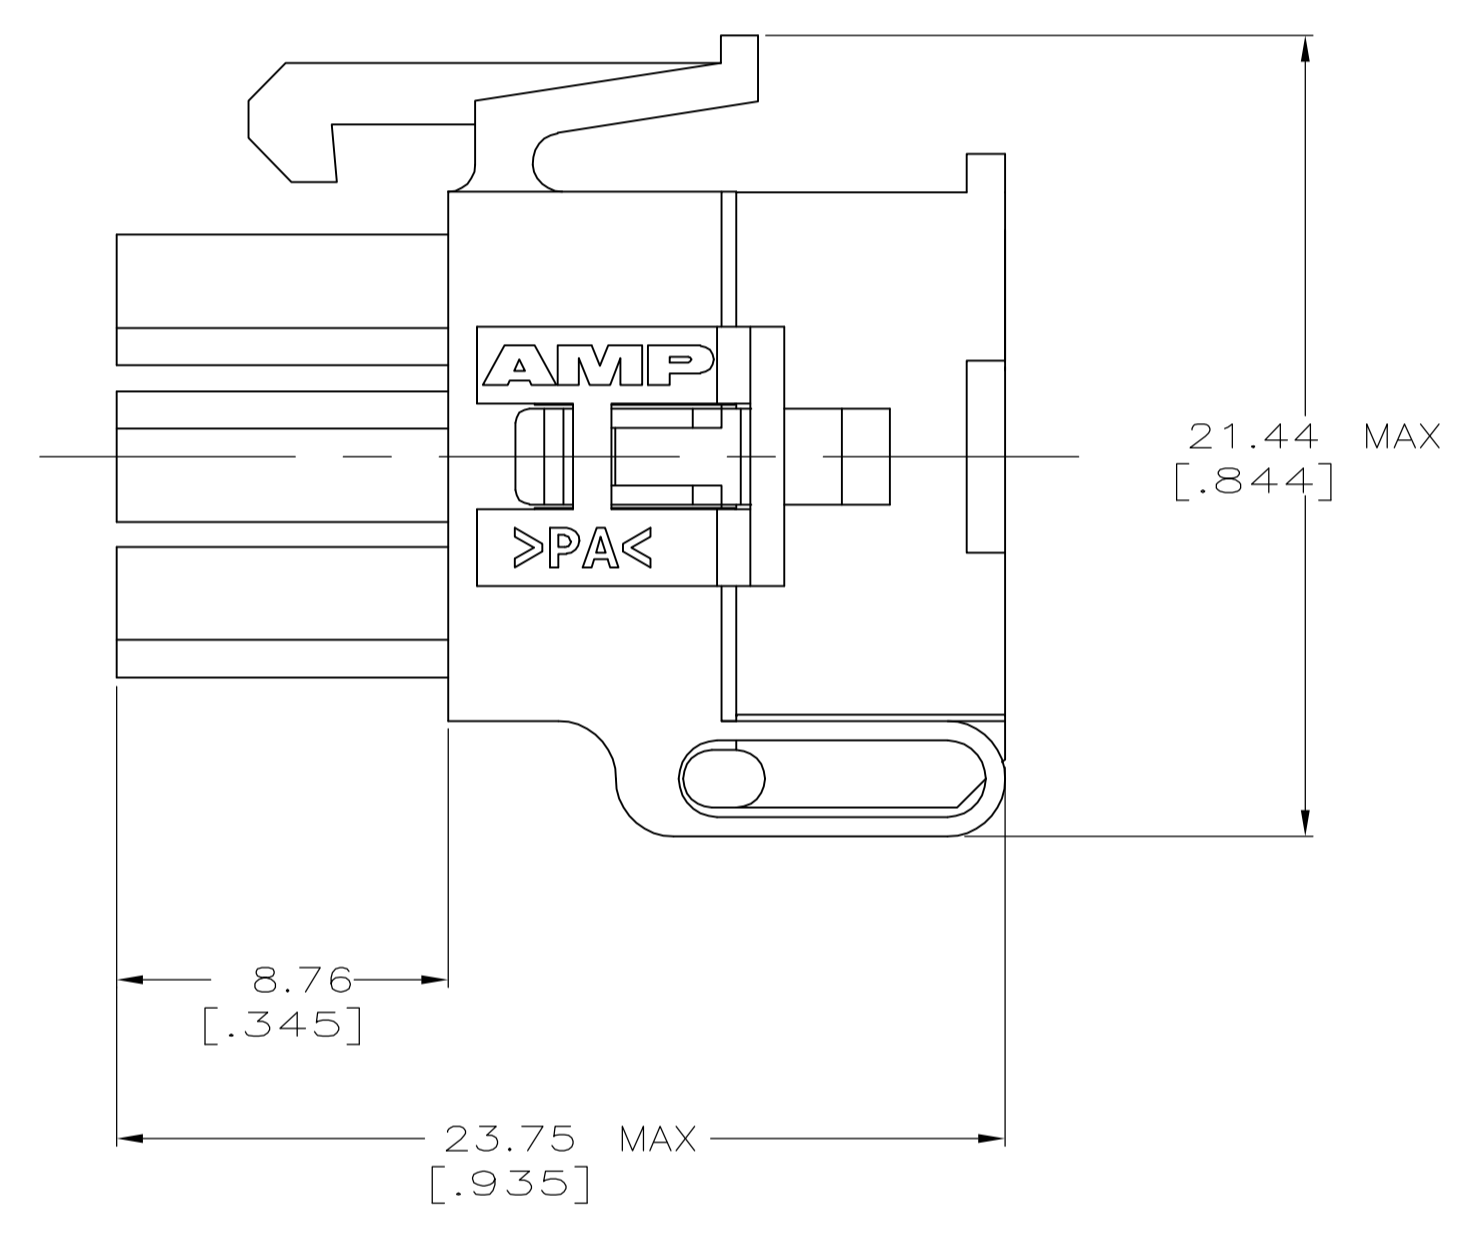

LOC		DIST		REVISIONS				
P	LTR	DESCRIPTION	DATE	DWN	APVD			
A		RELEASED PER ECO-05-006533	03AUG05	KW	CJ			

PRE-STAGED CONDITION

1. DIMENSIONS IN BRACKETS ARE IN INCHES.

1586616-1  
PART NUMBER

METRIC

THIS DRAWING IS A CONTROLLED DOCUMENT.		DWN K. WHITAKER 11APR2005		Tyco Electronics Corporation Harrisburg, Pa 17105-3608																							
DIMENSIONS: mm [INCHES]		CHK C. JONES 11APR2005		APVD C. JONES 11APR2005	NAME	PLUG, 3 CIRCUIT, 3 SPECIAL KEYING, MINI UNIVERSAL MATE-N-LOK(TM) 2																					
TOLERANCES UNLESS OTHERWISE SPECIFIED:		<table border="1"> <tr><td>0 PLC</td><td>±</td><td>-</td></tr> <tr><td>1 PLC</td><td>±</td><td>-</td></tr> <tr><td>2 PLC</td><td>±</td><td>0.13[.005]</td></tr> <tr><td>3 PLC</td><td>±</td><td>-</td></tr> <tr><td>4 PLC</td><td>±</td><td>-</td></tr> <tr><td>ANGLES</td><td>±</td><td>-</td></tr> <tr><td>FINISH</td><td>-</td><td>-</td></tr> </table>		0 PLC	±	-	1 PLC	±	-	2 PLC	±	0.13[.005]	3 PLC	±	-	4 PLC	±	-	ANGLES	±	-	FINISH	-	-	PRODUCT SPEC	APPLICATION SPEC	RESTRICTED TO
0 PLC	±	-																									
1 PLC	±	-																									
2 PLC	±	0.13[.005]																									
3 PLC	±	-																									
4 PLC	±	-																									
ANGLES	±	-																									
FINISH	-	-																									
MATERIAL NYLON, UL94V-0, NATURAL		WEIGHT	SIZE A1	CAGE CODE 00779	DRAWING NO 1586616																						
CUSTOMER DRAWING		SCALE	5:1	SHEET	1 OF 1																						