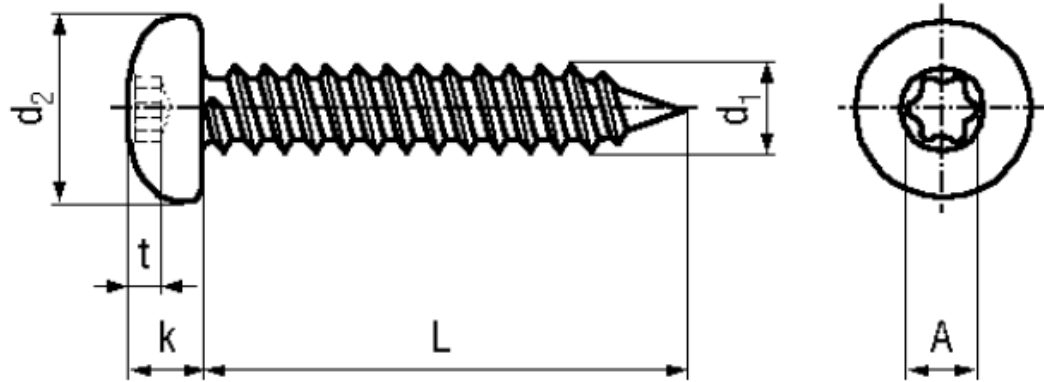

## BN 9995 - ISO 14585 C

Hexalobular socket pan head tapping screws  
with cone end type C

ISO 14585 C

Material  Quality

### Article No. - 3061880

$d_1$	ST4,2
L	13
$d_2$ max.	8
k max.	3,1
hexalobular	X20
t max.	1,8
A~	3,95

ST 3,9: Not included in ISO 14585.

Screwdriver Bits 1/4" and hexalobular socket keys: BN 31518, BN 20007 and BN 14056 / CG 1.