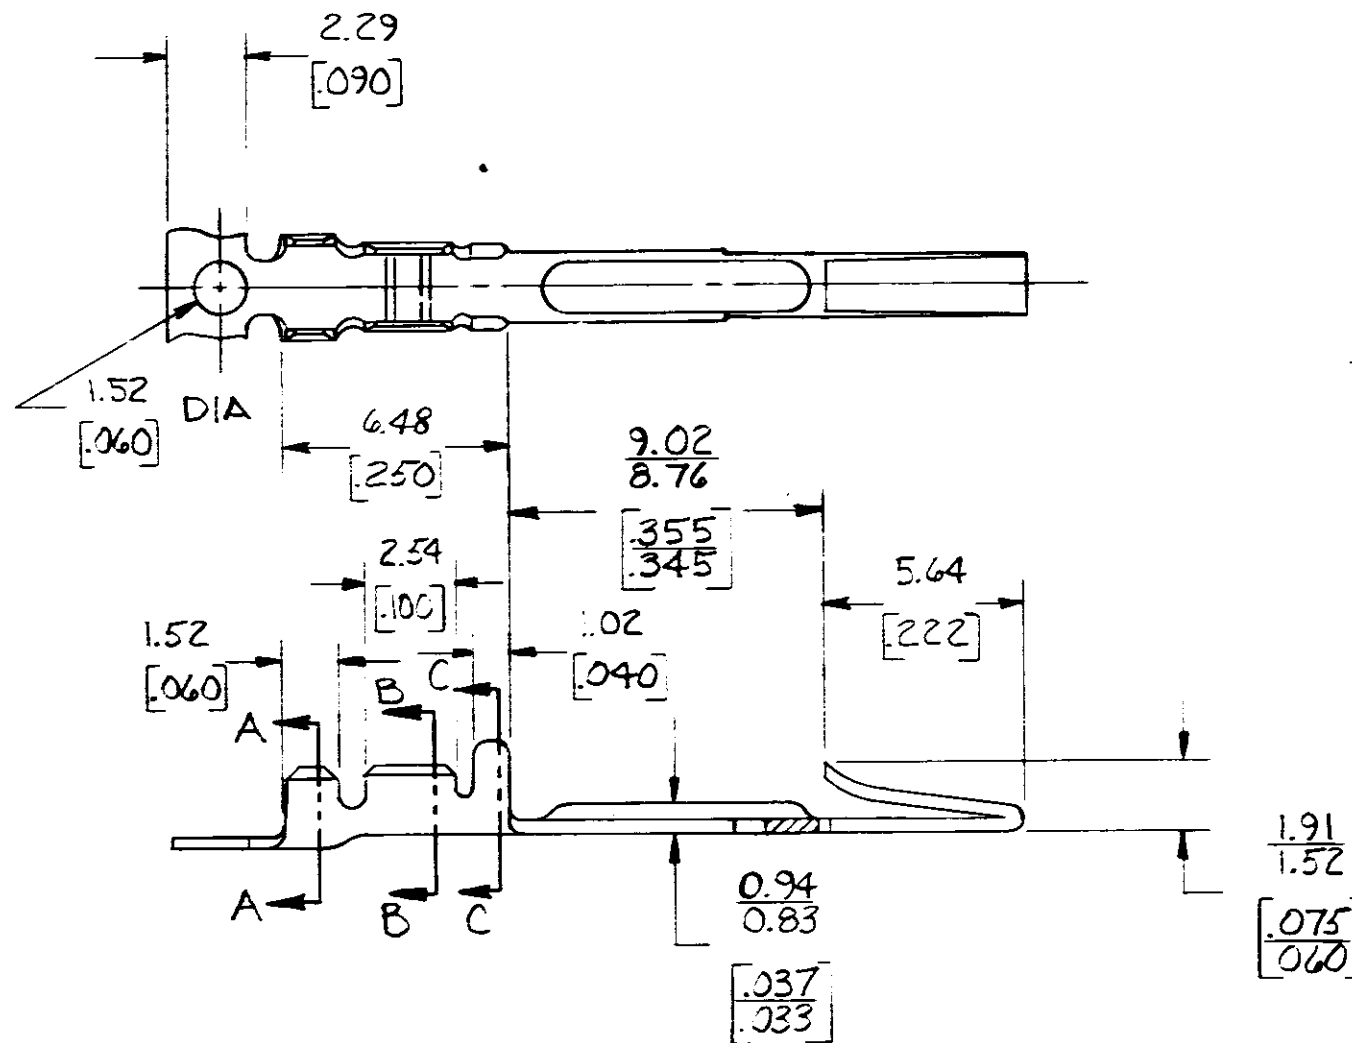

1. DIM'S IN BRACKETS ARE IN INCHES.
 2. CONTINUOUS STRIP ON REELS.

METRIC

| | | | | |
|--|--|--|------------------|---------|
| 1.76-1.39 [069-.055] | | 0.2-0.6 mm ² [24-20] | | 63271-1 |
| INSUL RANGE | | WIRE RANGE | | PART NO |
| UNLESS OTHERWISE SPECIFIED DIMENSIONS ARE IN INCHES. MM TOLERANCES ON DECIMALS ±0.38 [05] ANGLES ± | | AMP AMP INCORPORATED Harrisburg, Pa. | | |
| CONTRACT NO DR 1-28-83 CHK G. Y. [Signature] | | NAME COIL TERMINAL | | |
| MATERIAL 0.36 [014] BRASS | | DRAWING NO 63271 | | |
| FINISH PRE-TIN | | SIZE B | FSCM NO 00779 | SHEET |
| OTHER APPD | | SCALE | | |