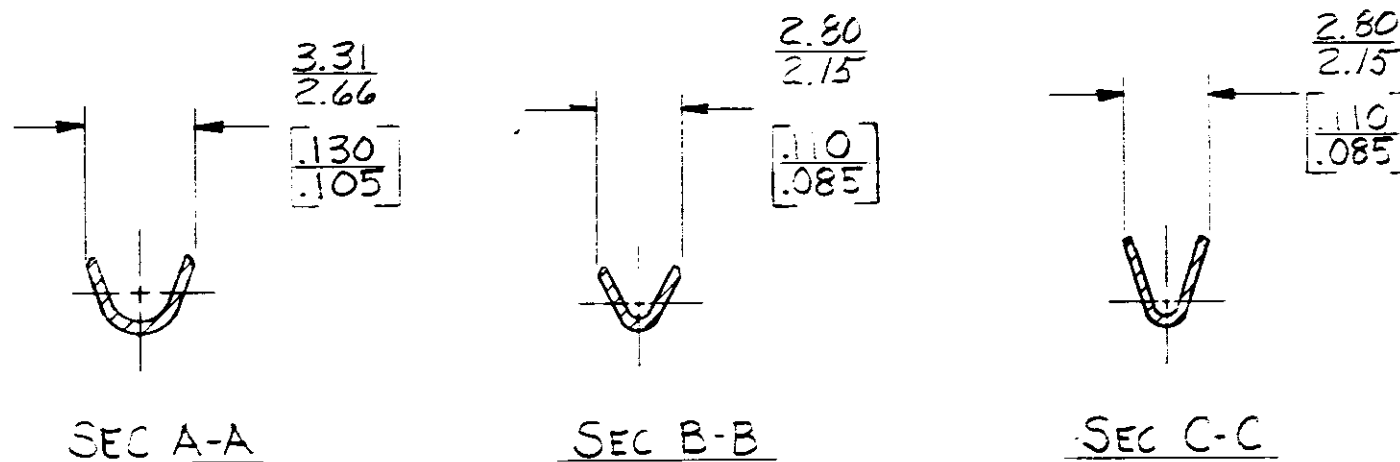

1. DIM'S IN BRACKETS ARE IN INCHES.
 2. CONTINUOUS STRIP ON REELS.

METRIC

| | | | | |
|--|--|--|------------------|---------|
| 1.76-1.39 [069-.055] | | 0.2-0.6 mm ² [24-20] | | 63271-1 |
| INSUL RANGE | | WIRE RANGE | | PART NO |
| UNLESS OTHERWISE SPECIFIED DIMENSIONS ARE IN INCHES. MM TOLERANCES ON DECIMALS ±0.38 [05] ANGLES ± | | AMP AMP INCORPORATED Harrisburg, Pa. | | |
| CONTRACT NO DR 1-28-83 CHK G. Y. [Signature] | | NAME COIL TERMINAL | | |
| MATERIAL 0.36 [014] BRASS | | DRAWING NO 63271 | | |
| FINISH PRE-TIN | | SIZE B | FSCM NO 00779 | SHEET |
| OTHER APPD | | SCALE | | |