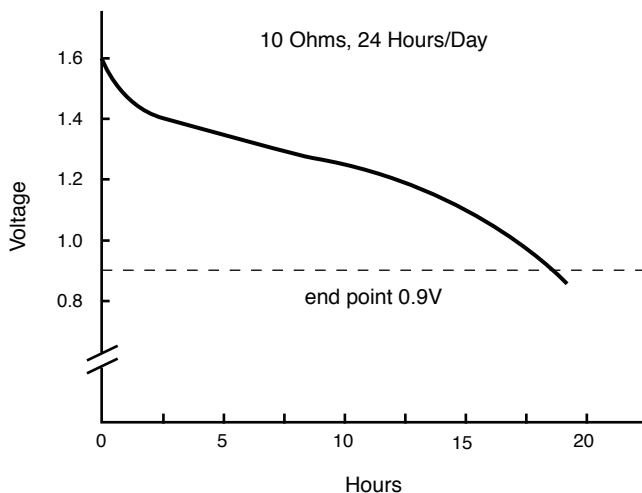

NO MERCURY ADDED

Description	: Mercury Free Alkaline Manganese Battery, AA Size
Chemical System	: Alkaline Manganese
Nominal Voltage	: 1.5 Volts
Nominal Dimensions	: Ø14.5 mm x 50.5 mm
Terminals	: Protruded positive(+) and flat negative(-) contacts
Jacket	: Foil jacket
Applications	: All electronic devices, e.g. toys, digital camera, mobile phone, PDA, photographic equipment, data banks, calculators, audio appliances, remote controls, paging machines.
Warranty Period	: 36 months
Average Weight	: 23g

Cross References:

GP	JIS	IEC	Eveready	Duracell
15AU	LR6	LR6	E91	MX1500

Typical Service Life:

Discharge Resistance	Discharge Condition	End Point Voltage	Service Life
10 Ohms	24 Hrs/Day	0.9V	19.0Hrs

Model No.: **GP15AU**