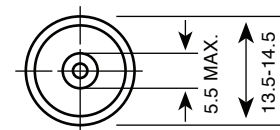

Model No.: **GP15AU**