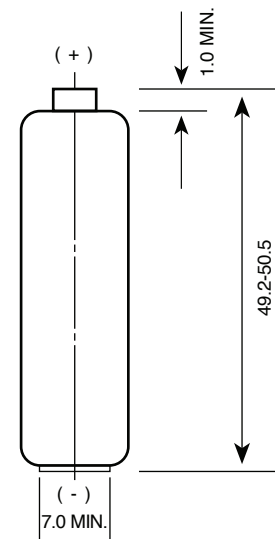

NO MERCURY ADDED

Description	: Mercury Free Alkaline Manganese Battery, AA Size
Chemical System	: Alkaline Manganese
Nominal Voltage	: 1.5 Volts
Nominal Dimensions	: Ø14.5 mm x 50.5 mm
Terminals	: Protruded positive(+) and flat negative(-) contacts
Jacket	: Foil jacket
Applications	: All electronic devices, e.g. toys, digital camera, mobile phone, PDA, photographic equipment, data banks, calculators, audio appliances, remote controls, paging machines.
Warranty Period	: 36 months
Average Weight	: 23g

Cross References:

GP	JIS	IEC	Eveready	Duracell
15AU	LR6	LR6	E91	MX1500

Typical Service Life:

Discharge Resistance	Discharge Condition	End Point Voltage	Service Life
10 Ohms	24 Hrs/Day	0.9V	19.0Hrs

Model No.: **GP15AU**