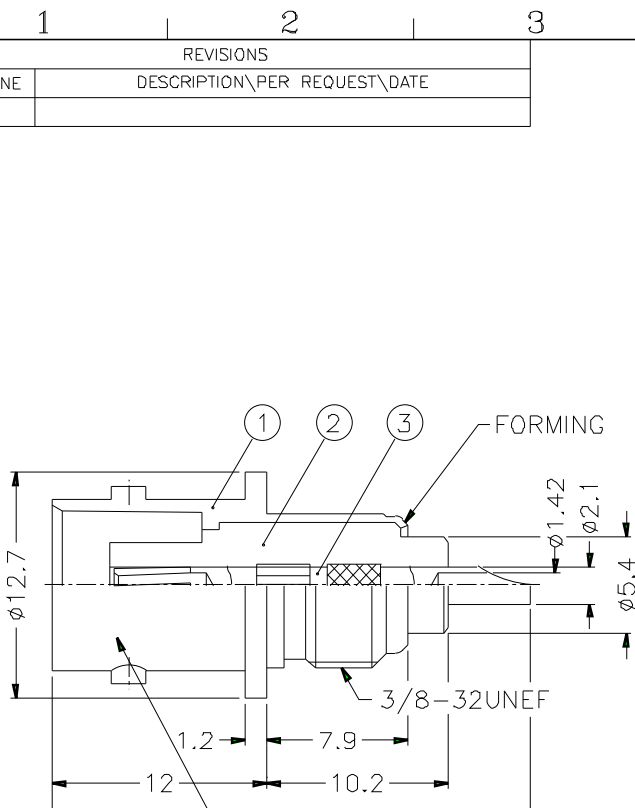

REVISIONS		
ISS	ZONE	DESCRIPTION\PER REQUEST\DATE

F

E

D

C

RECOMMENDED MOUNTING HOLE

12.7 HE