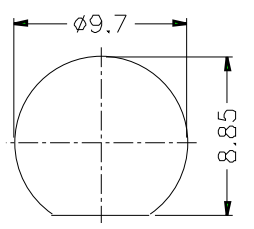

REVISIONS		
ISS	ZONE	DESCRIPTION\PER REQUEST\DATE

F

E

D

C

RECOMMENDED MOUNTING HOLE

12.7 HE