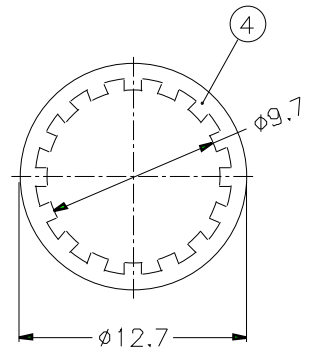

REVISIONS		
ISS	ZONE	DESCRIPTION\PER REQUEST\DATE

F

E

D

C

RECOMMENDED MOUNTING HOLE

12.7 HE