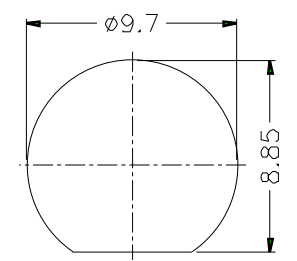

REVISIONS		
ISS	ZONE	DESCRIPTION \ PER REQUEST \ DATE

F

E

D

C

RECOMMENDED MOUNTING HOLE

X-ON Electronics

Largest Supplier of Electrical and Electronic Components