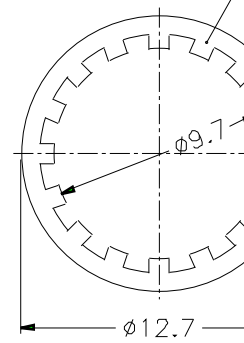

REVISIONS		
ISS	ZONE	DESCRIPTION \ PER REQUEST \ DATE

F

E

D

C

RECOMMENDED MOUNTING HOLE

X-ON Electronics

Largest Supplier of Electrical and Electronic Components