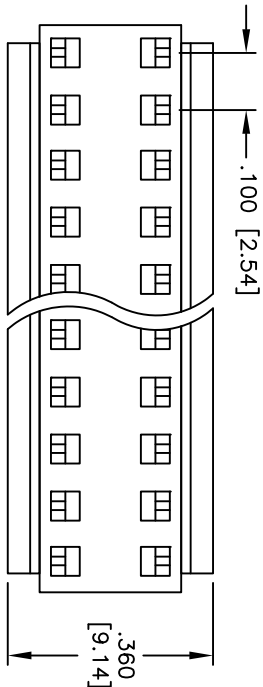

APPROVED: _____
 DATE: _____ TITLE: _____

Rev	AWO #	Description	Date	Appr
-		RELEASED	4/12/05	
A		REDRAWN	11/29/10	

A = .100 [2.54] x No. of Positions

SPECIFICATIONS:

Material: Insulator: Nylon 66, rated UL 94V-2
 Insulator color: White
 Temperature Rating: Operating temperature: -40°C to +105°C
 Environmental: Lead free, RoHS Compliant

UNLESS OTHERWISE SPECIFIED
 ALL DIMENSIONS ARE INCHES [MM]
 TOLERANCES: EXCEPT AS NOTED
 INCHES: .X ± .10 Ø.X ± .015
 .XX ± .020 Ø.XXX ± .010
 .XXX ± .015 Ø.XXX ± .010

APPROVALS	DATE
SS	4/12/05

DRAWN	SS	4/12/05
CHECKED		
APPROVED		