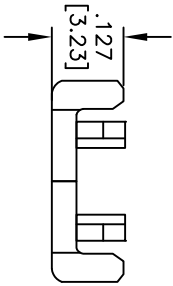

APPROVED: _____
 DATE: _____ TITLE: _____

Rev	AWO #	Description	Date	Appr
-		RELEASED	4/12/05	
A		REDRAWN	11/29/10	

A = .100 [2.54] x No. of Positions

SPECIFICATIONS:

Material: Insulator: Nylon 66, rated UL 94V-2
 Insulator color: White
 Temperature Rating: Operating temperature: -40°C to +105°C
 Environmental: Lead free, RoHS Compliant

UNLESS OTHERWISE SPECIFIED
 ALL DIMENSIONS ARE INCHES [MM]
 TOLERANCES: EXCEPT AS NOTED
 INCHES: .X ± .10 Ø.X ± .015
 .XX ± .020 Ø.XXX ± .010
 .XXX ± .015 Ø.XXX ± .010

APPROVALS	DATE
SS	4/12/05

DRAWN	SS	4/12/05
CHECKED		
APPROVED		