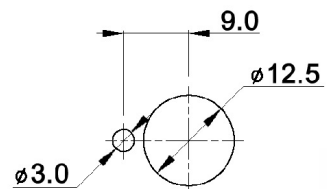

PANEL MOUNTING

Tolerances: 0.00: ±0.25mm 0.0: ±0.40mm	Date	Name
	04/09	dr
Modifications	Date	Name

MTG 406 x

30 18 10

Page

1/1

knitter-switch