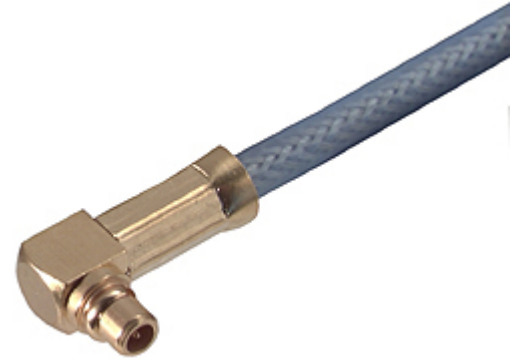

Coaxial Cable Connector 16_MM CX-50-2-2/111_O

Description

Right angle cable plug

Interface standards
SUHNER-MM CX

Technical Data

Electrical Data

Impedance 50 Ω
Interface frequency max. 6 GHz

Mechanical Data

Centre contact soldered
Outer 2contact crimped
Weight 0.0008 kg

Environmental Data

Operating temperature -55 °C to 155 °C
2011/65/EU (RoHS) compliant

Material Data

Piece Parts	Material	Surface Plating
Centre contact	Copper Beryllium Alloy	Gold Plating (Nickel underplated)
Outer contact	Brass	Gold Plating (without Nickel underplating)
Body	Brass	Gold Plating (without Nickel underplating)
Insulator	PFA / PTFE	
Crimp ferrule	Copper	