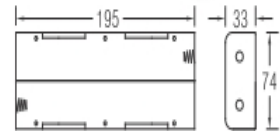

UM - 1 OR 'D' SIZE OR EQUIV

品質政策：卓越管理 優良品質 準確交期

Battery Holder

SAI ISO 9001 認證
SAI ISO 14001

UM - 1 OR 'D' SIZE OR EQUIV

BH145A
BH145D FOR FOUR "D" CELLS

BH161A
BH161B
BH161D FOR SIX "D" CELLS

BH162A
BH162B
BH162D FOR SIX "D" CELLS

BH163A
BH163B
BH163D FOR SIX "D" CELLS

BH181-2A
BH181-2D FOR EIGHT "D" CELLS

BH182-1A
BH182-1B
BH182-1D FOR EIGHT "D" CELLS

經營理念：誠信 勤勞 創

X-ON Electronics

Largest Supplier of Electrical and Electronic Components