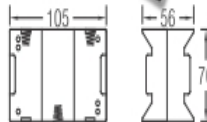

UM - 1 OR 'D' SIZE OR EQUIV

品質政策：卓越管理 優良品質 準確交期

Battery Holder

SAI ISO 9001 認證
SAI ISO 14001

UM - 1 OR 'D' SIZE OR EQUIV

BH145A
BH145D FOR FOUR "D" CELLS

BH161A
BH161B
BH161D FOR SIX "D" CELLS

BH162A
BH162B
BH162D FOR SIX "D" CELLS

BH163A
BH163B
BH163D FOR SIX "D" CELLS

BH181-2A
BH181-2D FOR EIGHT "D" CELLS

BH182-1A
BH182-1B
BH182-1D FOR EIGHT "D" CELLS

經營理念：誠信 勤勞 創

X-ON Electronics

Largest Supplier of Electrical and Electronic Components