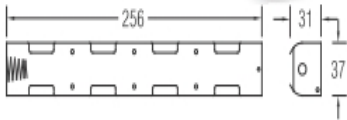

UM - 1 OR 'D' SIZE OR EQUIV

品質政策：卓越管理 優良品質 準確交期

Battery Holder

SAI ISO 9001 認證
SAI ISO 14001

UM - 1 OR 'D' SIZE OR EQUIV

BH145A
BH145D FOR FOUR "D" CELLS

BH161A
BH161B
BH161D FOR SIX "D" CELLS

BH162A
BH162B
BH162D FOR SIX "D" CELLS

BH163A
BH163B
BH163D FOR SIX "D" CELLS

BH181-2A
BH181-2D FOR EIGHT "D" CELLS

BH182-1A
BH182-1B
BH182-1D FOR EIGHT "D" CELLS

經營理念：誠信 勤勞 創

X-ON Electronics

Largest Supplier of Electrical and Electronic Components