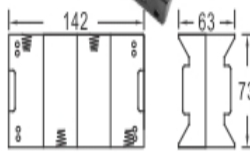

UM - 1 OR 'D' SIZE OR EQUIV

品質政策：卓越管理 優良品質 準確交期

Battery Holder

SAI ISO 9001 認證
SAI ISO 14001

UM - 1 OR 'D' SIZE OR EQUIV

BH145A
BH145D FOR FOUR "D" CELLS

BH161A
BH161B
BH161D FOR SIX "D" CELLS

BH162A
BH162B
BH162D FOR SIX "D" CELLS

BH163A
BH163B
BH163D FOR SIX "D" CELLS

BH181-2A
BH181-2D FOR EIGHT "D" CELLS

BH182-1A
BH182-1B
BH182-1D FOR EIGHT "D" CELLS

經營理念：誠信 勤勞 創

X-ON Electronics

Largest Supplier of Electrical and Electronic Components